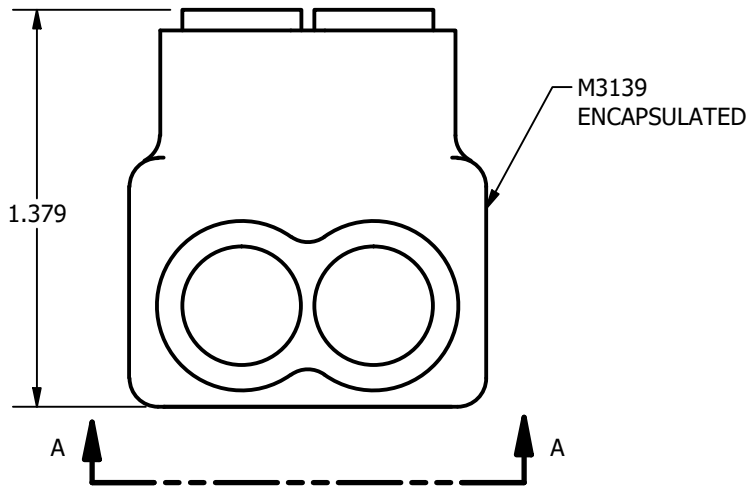

SCREW: E1381	MATERIAL: PLASTISOL CLEAR	REV: F	ILSCO connections— matter	
CAT. NO.: ECTD-X-4	PLATING: NONE	DRAWN BY: KS	SCALE: 1.5:1	
INFORMATION SHEET: FORM 12	MARKING: SEE DRAWING	DATE: 06/04/19	SIZE: A	
			800-776-9775 www.ilsco.com	
			DWG. NO. M3139	
			SHEET: 1 OF 1	

VIEW A-A
SCALE 1.5:1

R1784
WIRE & SCREW PORT PLUG

CAT#	"L"	# OF PORTS
ECTD-2-4	1.168 in	2
ECTD-3-4	1.626 in	3
ECTD-4-4	2.084 in	4
ECTD-5-4	2.542 in	5
ECTD-6-4	3.000 in	6
ECTD-7-4	3.458 in	7
ECTD-8-4	3.916 in	8
ECTD-9-4	4.374 in	9
ECTD-10-4	4.832 in	10
ECTD-11-4	5.290 in	11
ECTD-12-4	5.748 in	12
ECTD-13-4	6.206 in	13
ECTD-14-4	6.664 in	14