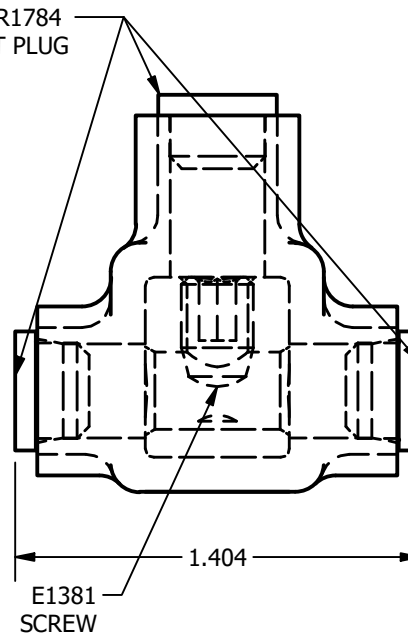

SCREW: E1381	MATERIAL: PLASTISOL CLEAR	REV: F	ILSCO connections— matter	
CAT. NO.: ECTD-X-4	PLATING: NONE	DRAWN BY: KS	SCALE: 1.5:1	
INFORMATION SHEET: FORM 12	MARKING: SEE DRAWING	DATE: 06/04/19	SIZE: A	
			800-776-9775 www.ilsco.com	
			DWG. NO. M3139	
			SHEET: 1 OF 1	

VIEW A-A
SCALE 1.5:1

R1784
WIRE & SCREW PORT PLUG

CAT#	"L"	# OF PORTS
ECTD-2-4	1.168 in	2
ECTD-3-4	1.626 in	3
ECTD-4-4	2.084 in	4
ECTD-5-4	2.542 in	5
ECTD-6-4	3.000 in	6
ECTD-7-4	3.458 in	7
ECTD-8-4	3.916 in	8
ECTD-9-4	4.374 in	9
ECTD-10-4	4.832 in	10
ECTD-11-4	5.290 in	11
ECTD-12-4	5.748 in	12
ECTD-13-4	6.206 in	13
ECTD-14-4	6.664 in	14