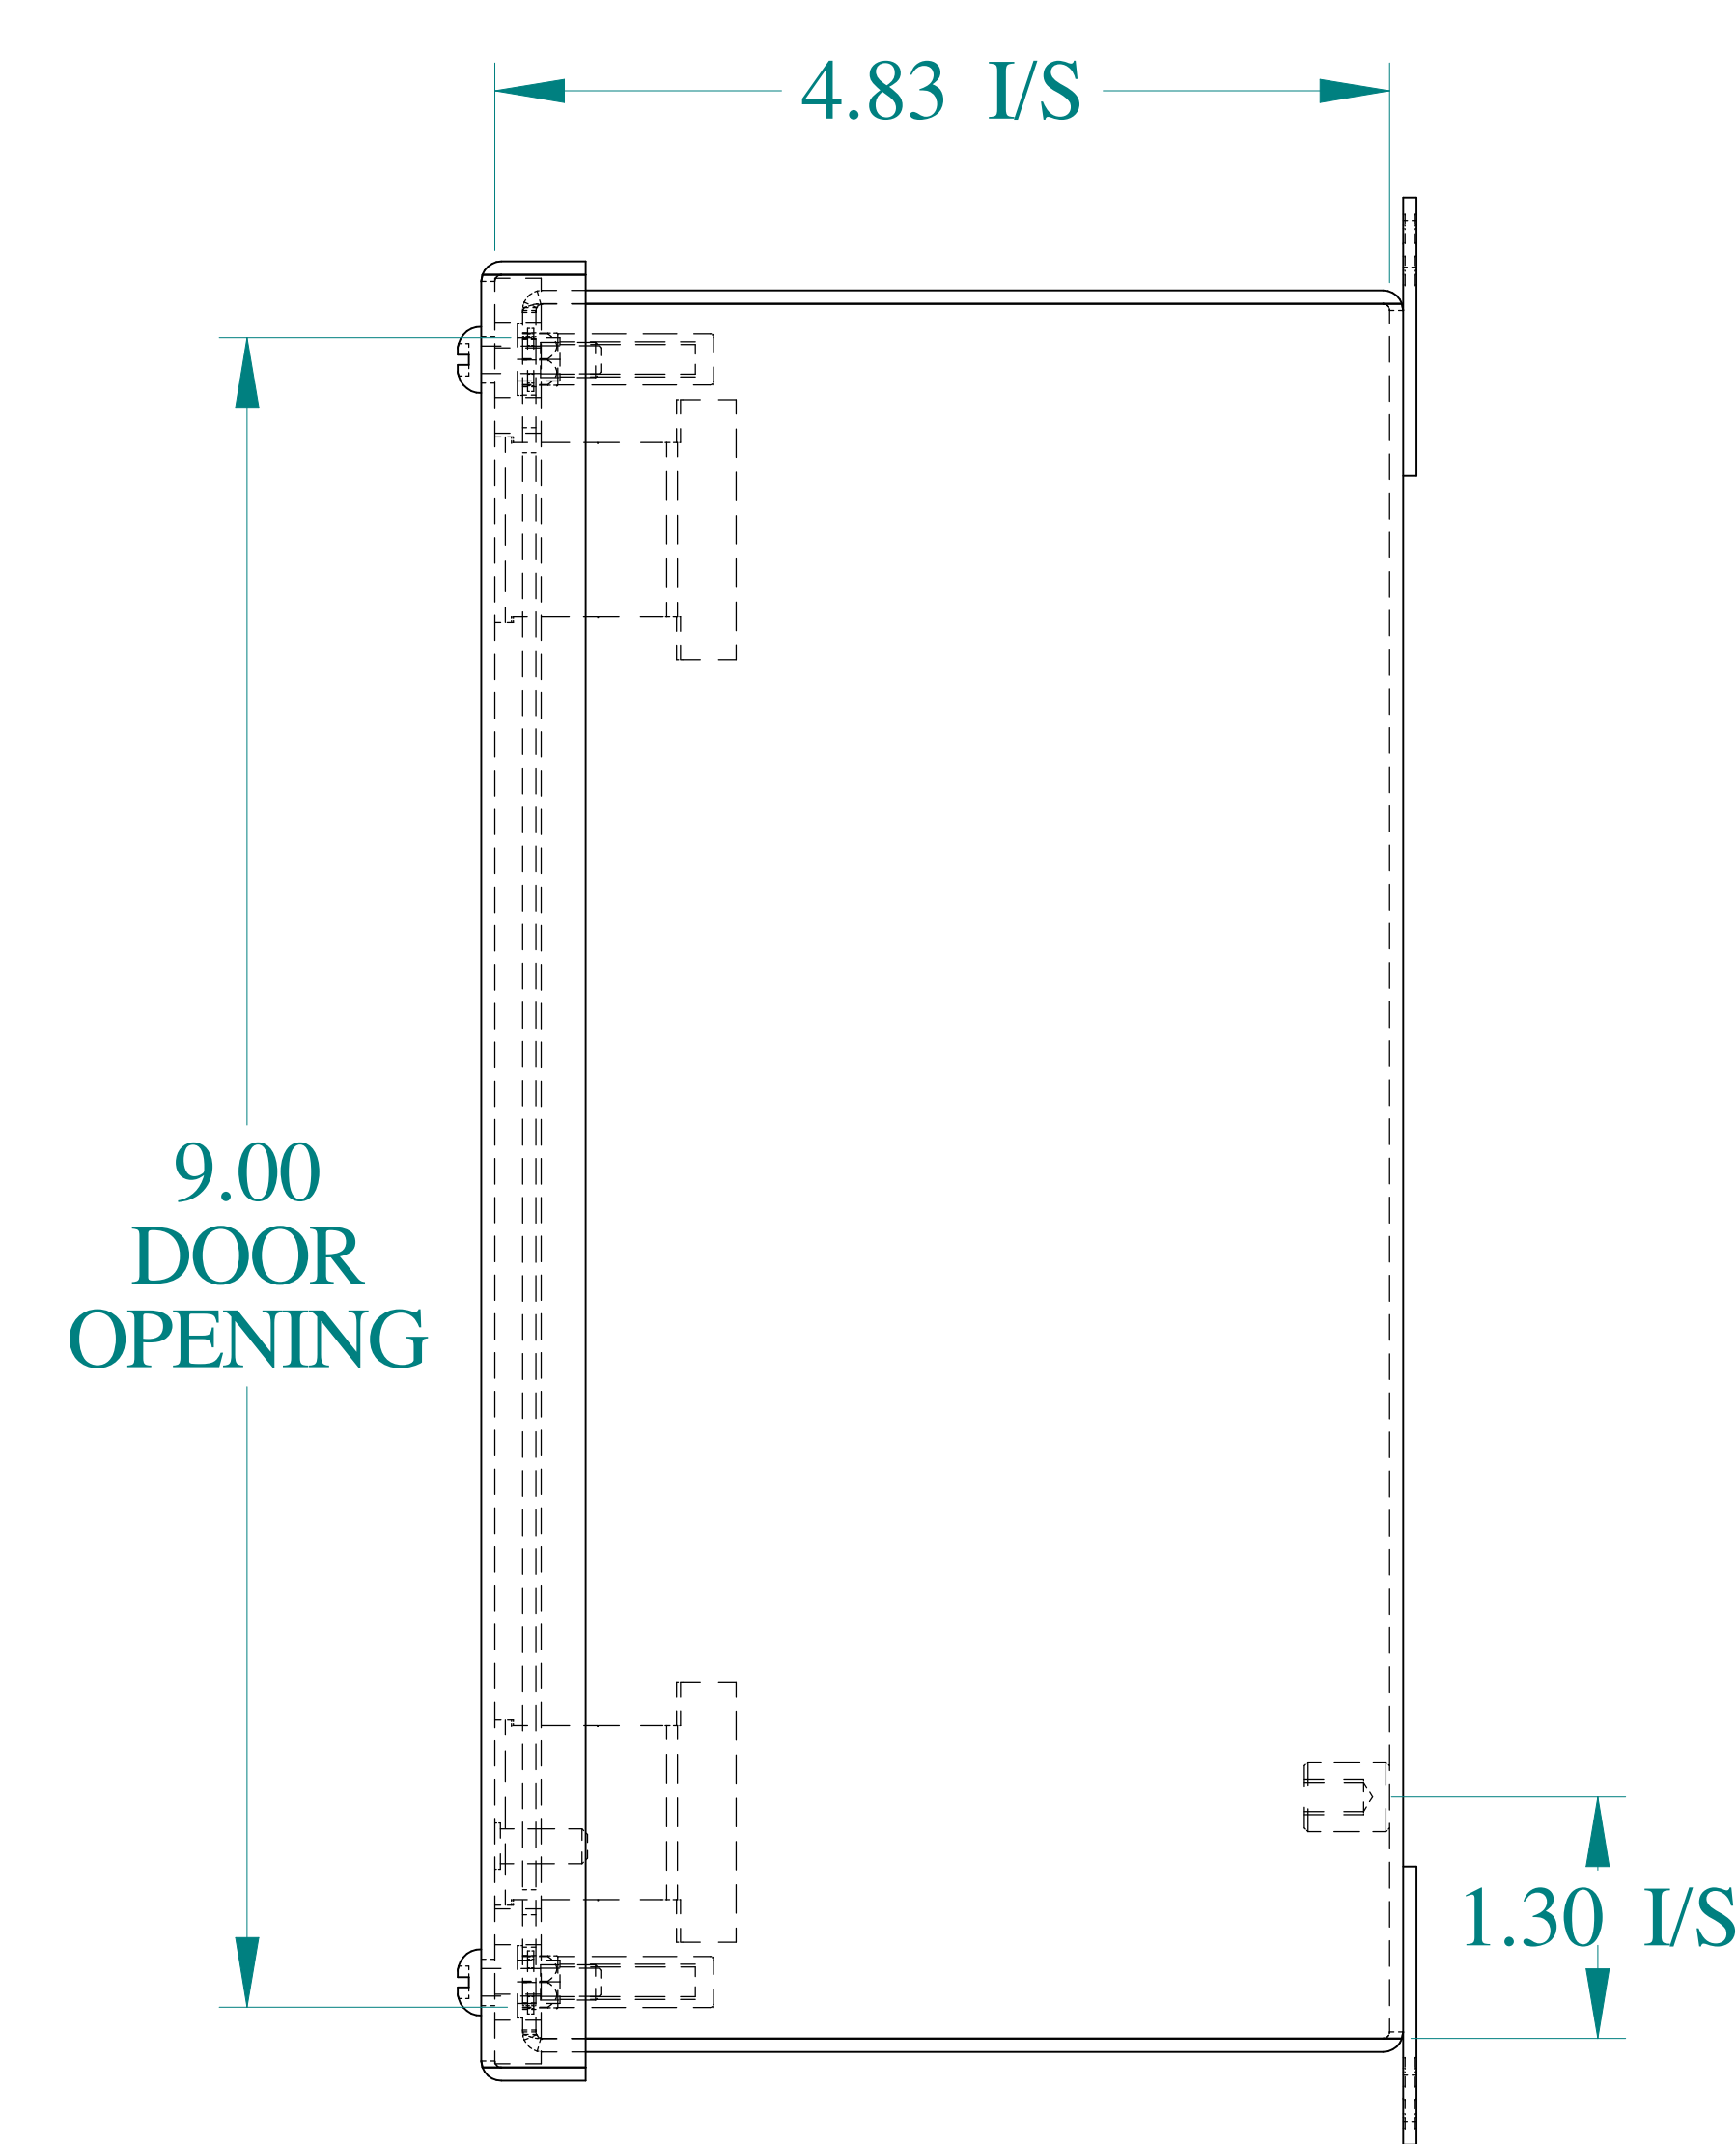

TOP VIEW

ISOMETRIC VIEWS

SIDE VIEW

FRONT VIEW

SIDE VIEW

BACK VIEW

BOTTOM VIEW

Data subject to change without notice.

Part # : 1438K

Date : Mar. 24, 2019

Link: www.hammg.com/1438K