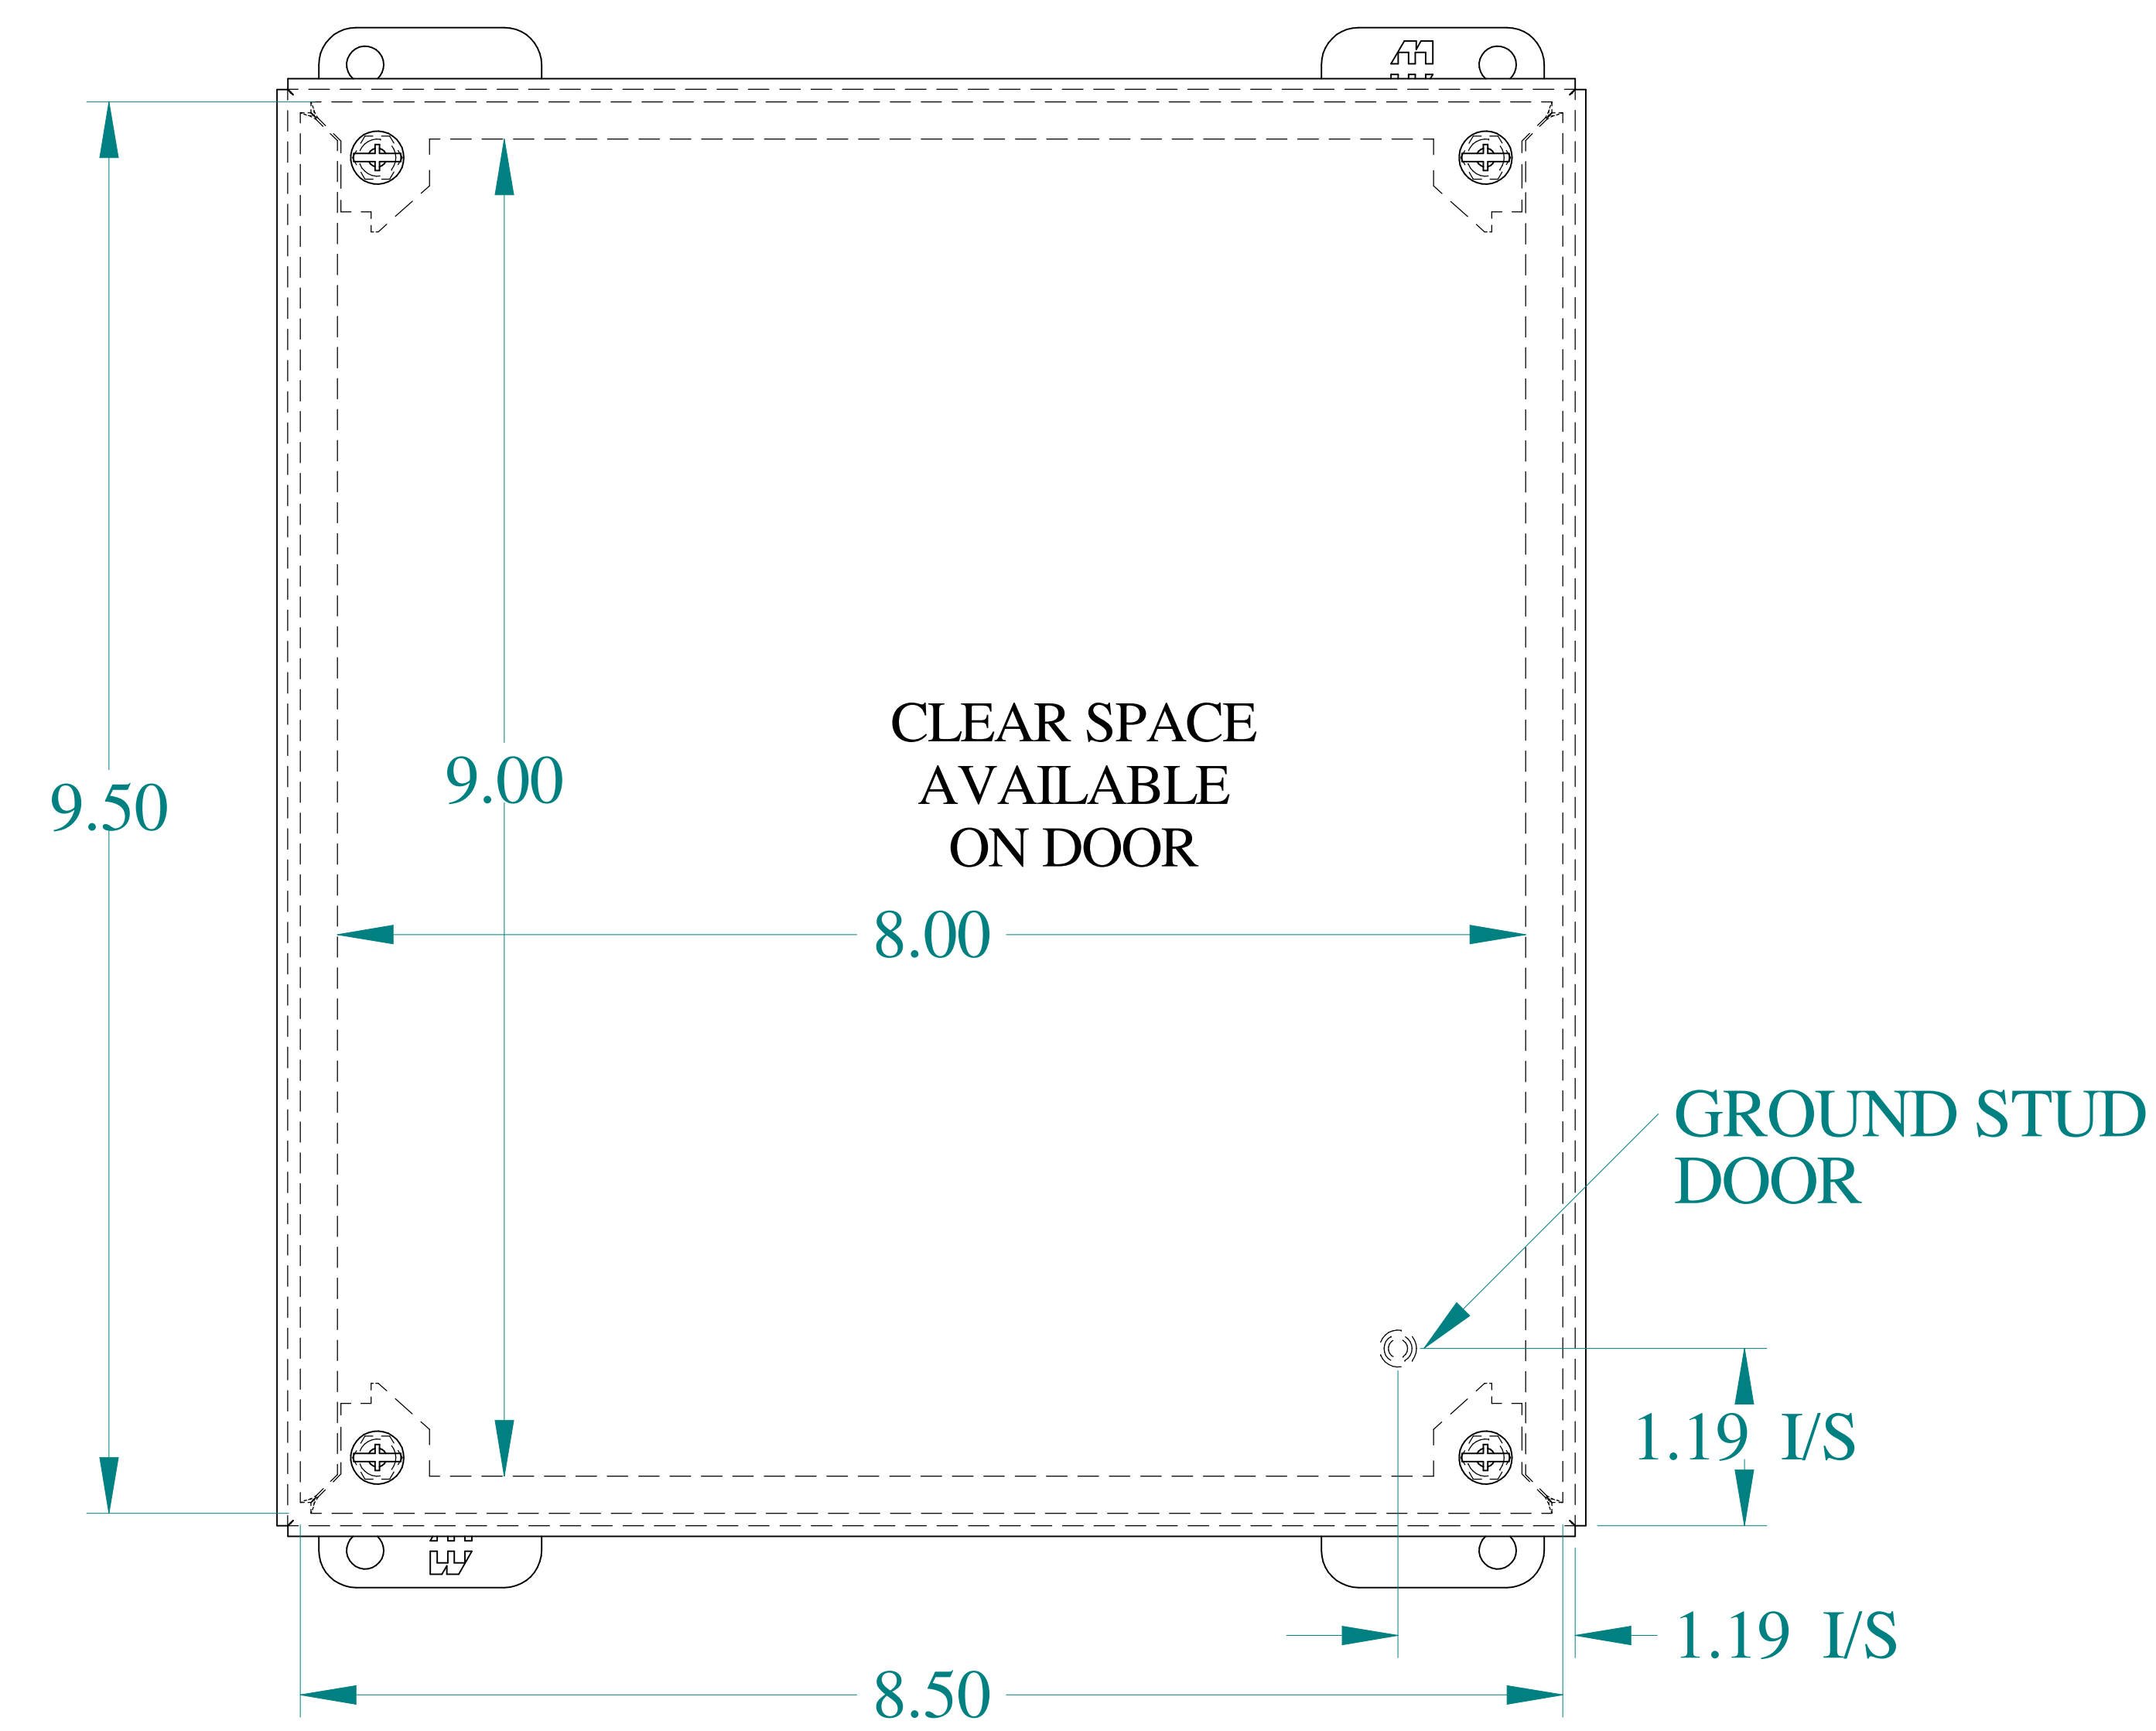

TOP VIEW

ISOMETRIC VIEWS

SIDE VIEW

FRONT VIEW

SIDE VIEW

BACK VIEW

BOTTOM VIEW

Data subject to change without notice.

Part # : 1438K

Date : Mar. 24, 2019

Link: www.hammg.com/1438K