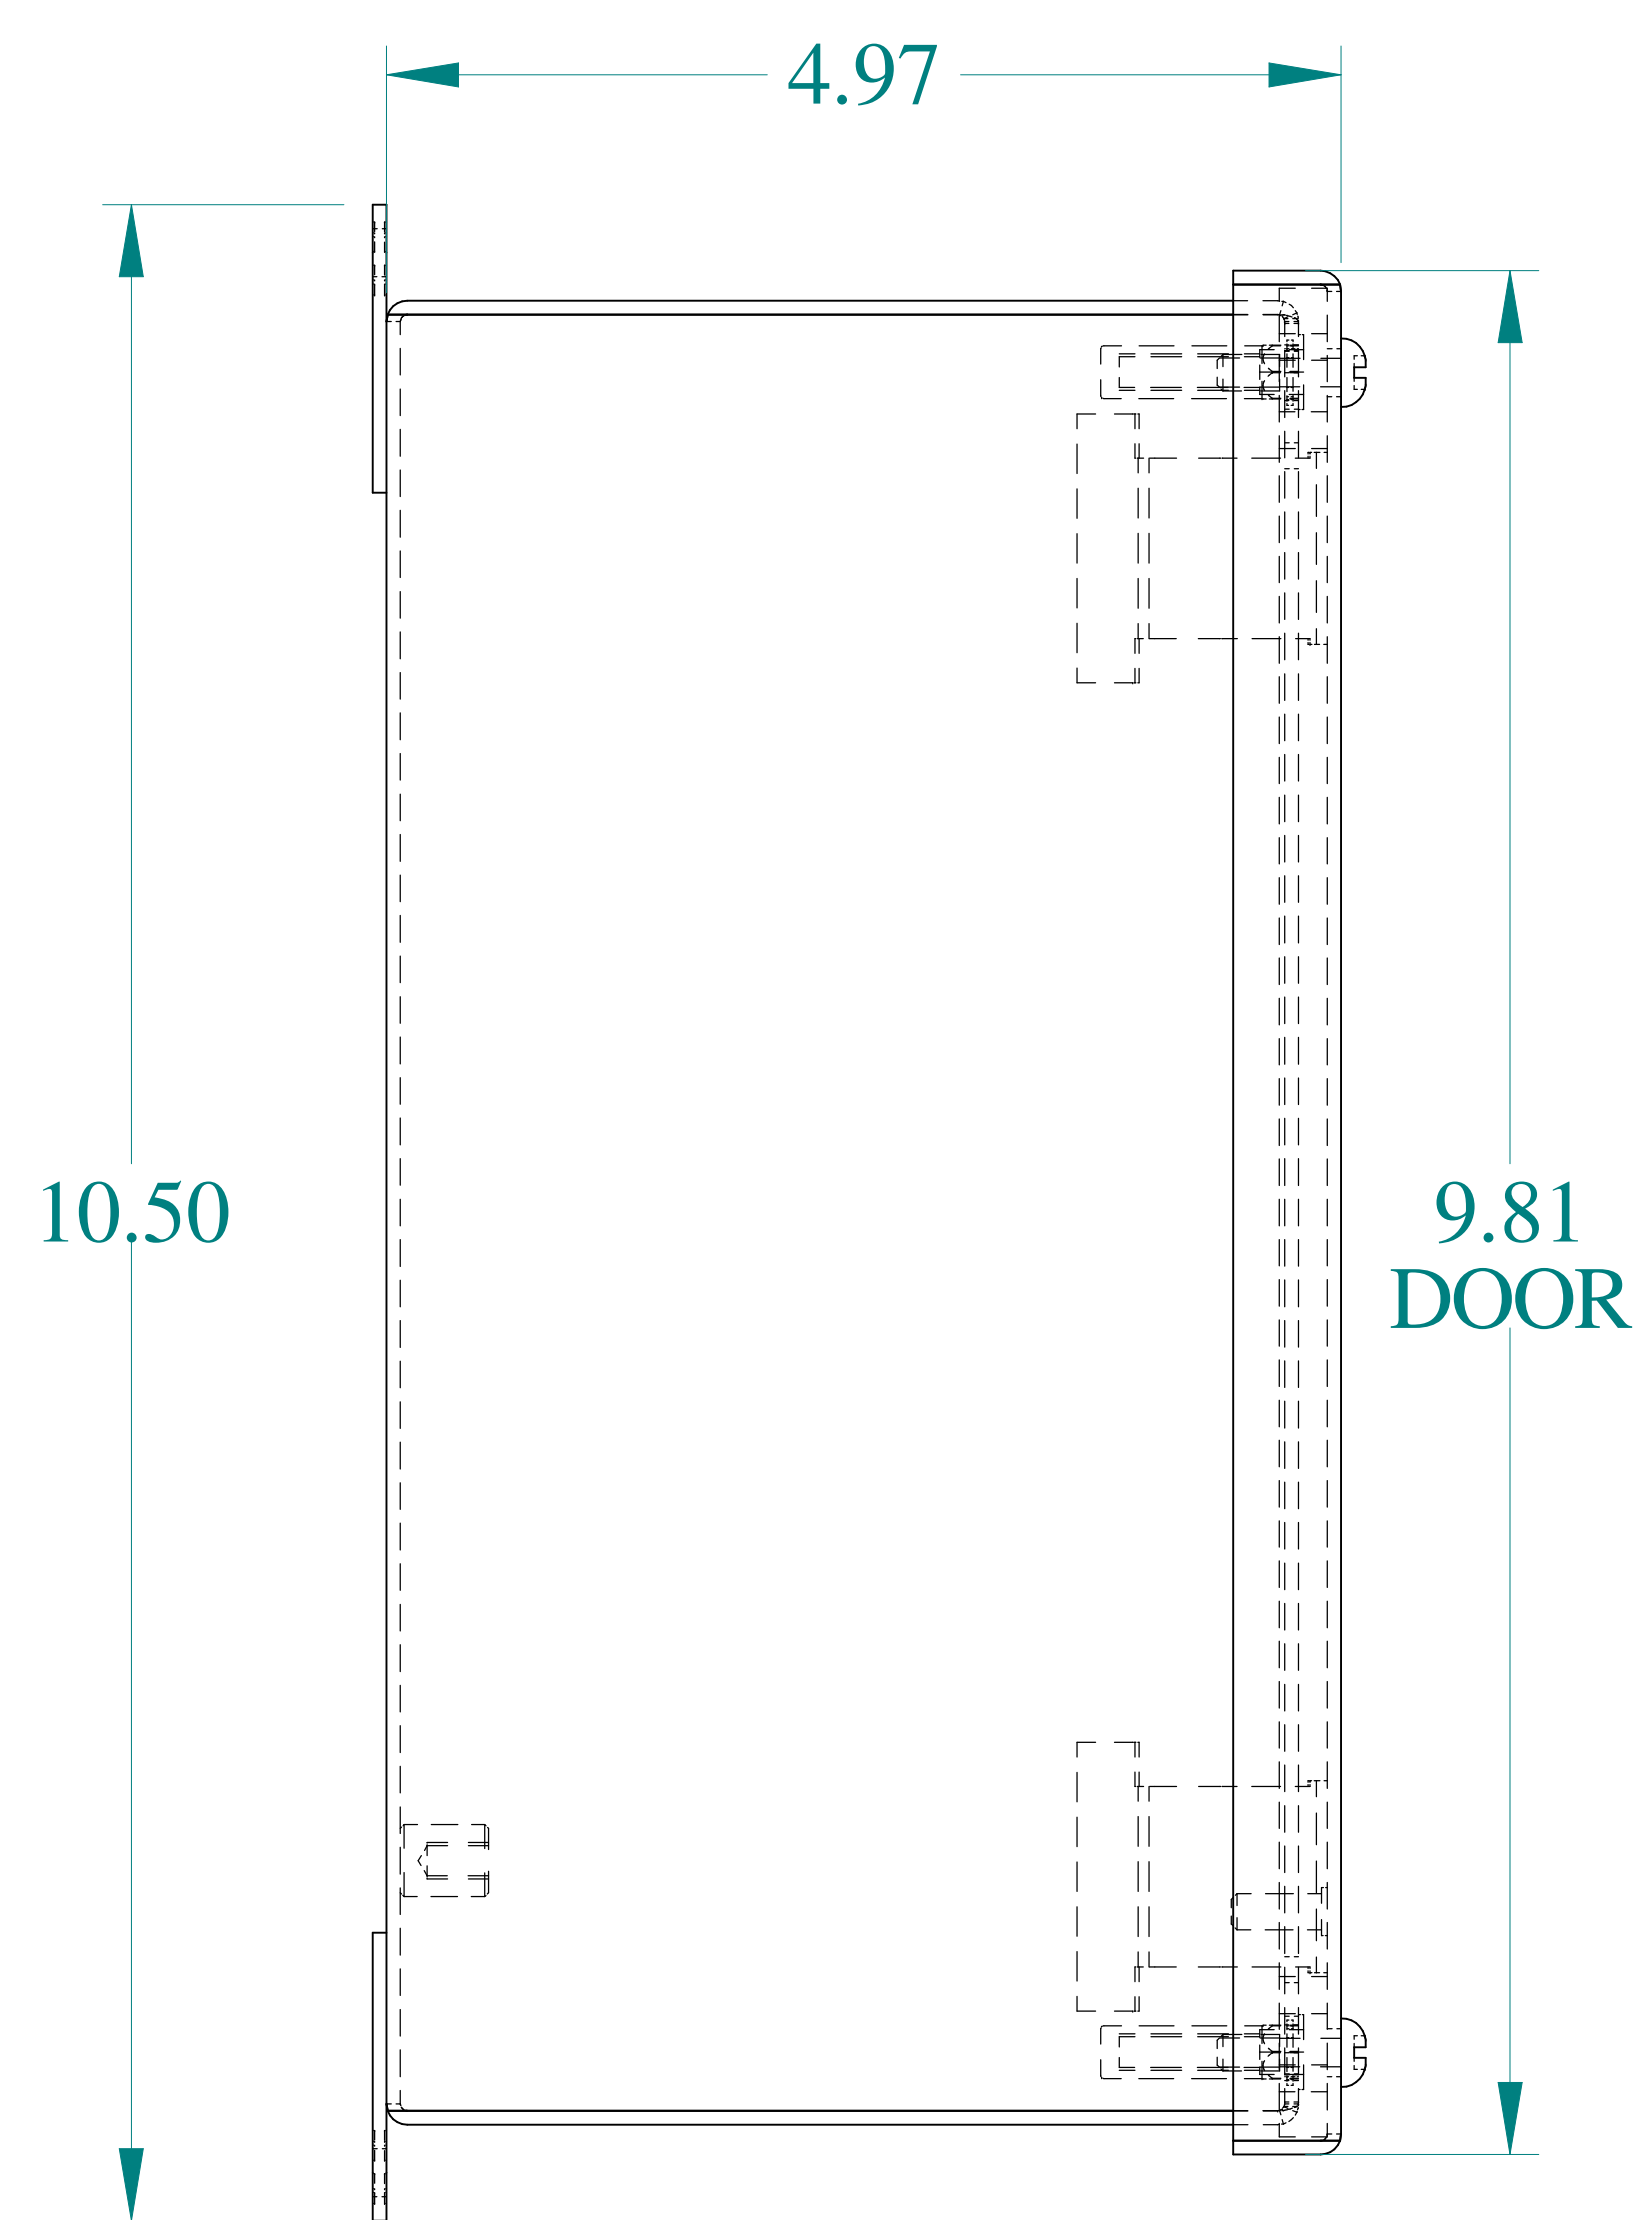

TOP VIEW

ISOMETRIC VIEWS

SIDE VIEW

FRONT VIEW

SIDE VIEW

BACK VIEW

BOTTOM VIEW

Data subject to change without notice.

Part # : 1438K

Date : Mar. 24, 2019

Link: www.hammg.com/1438K