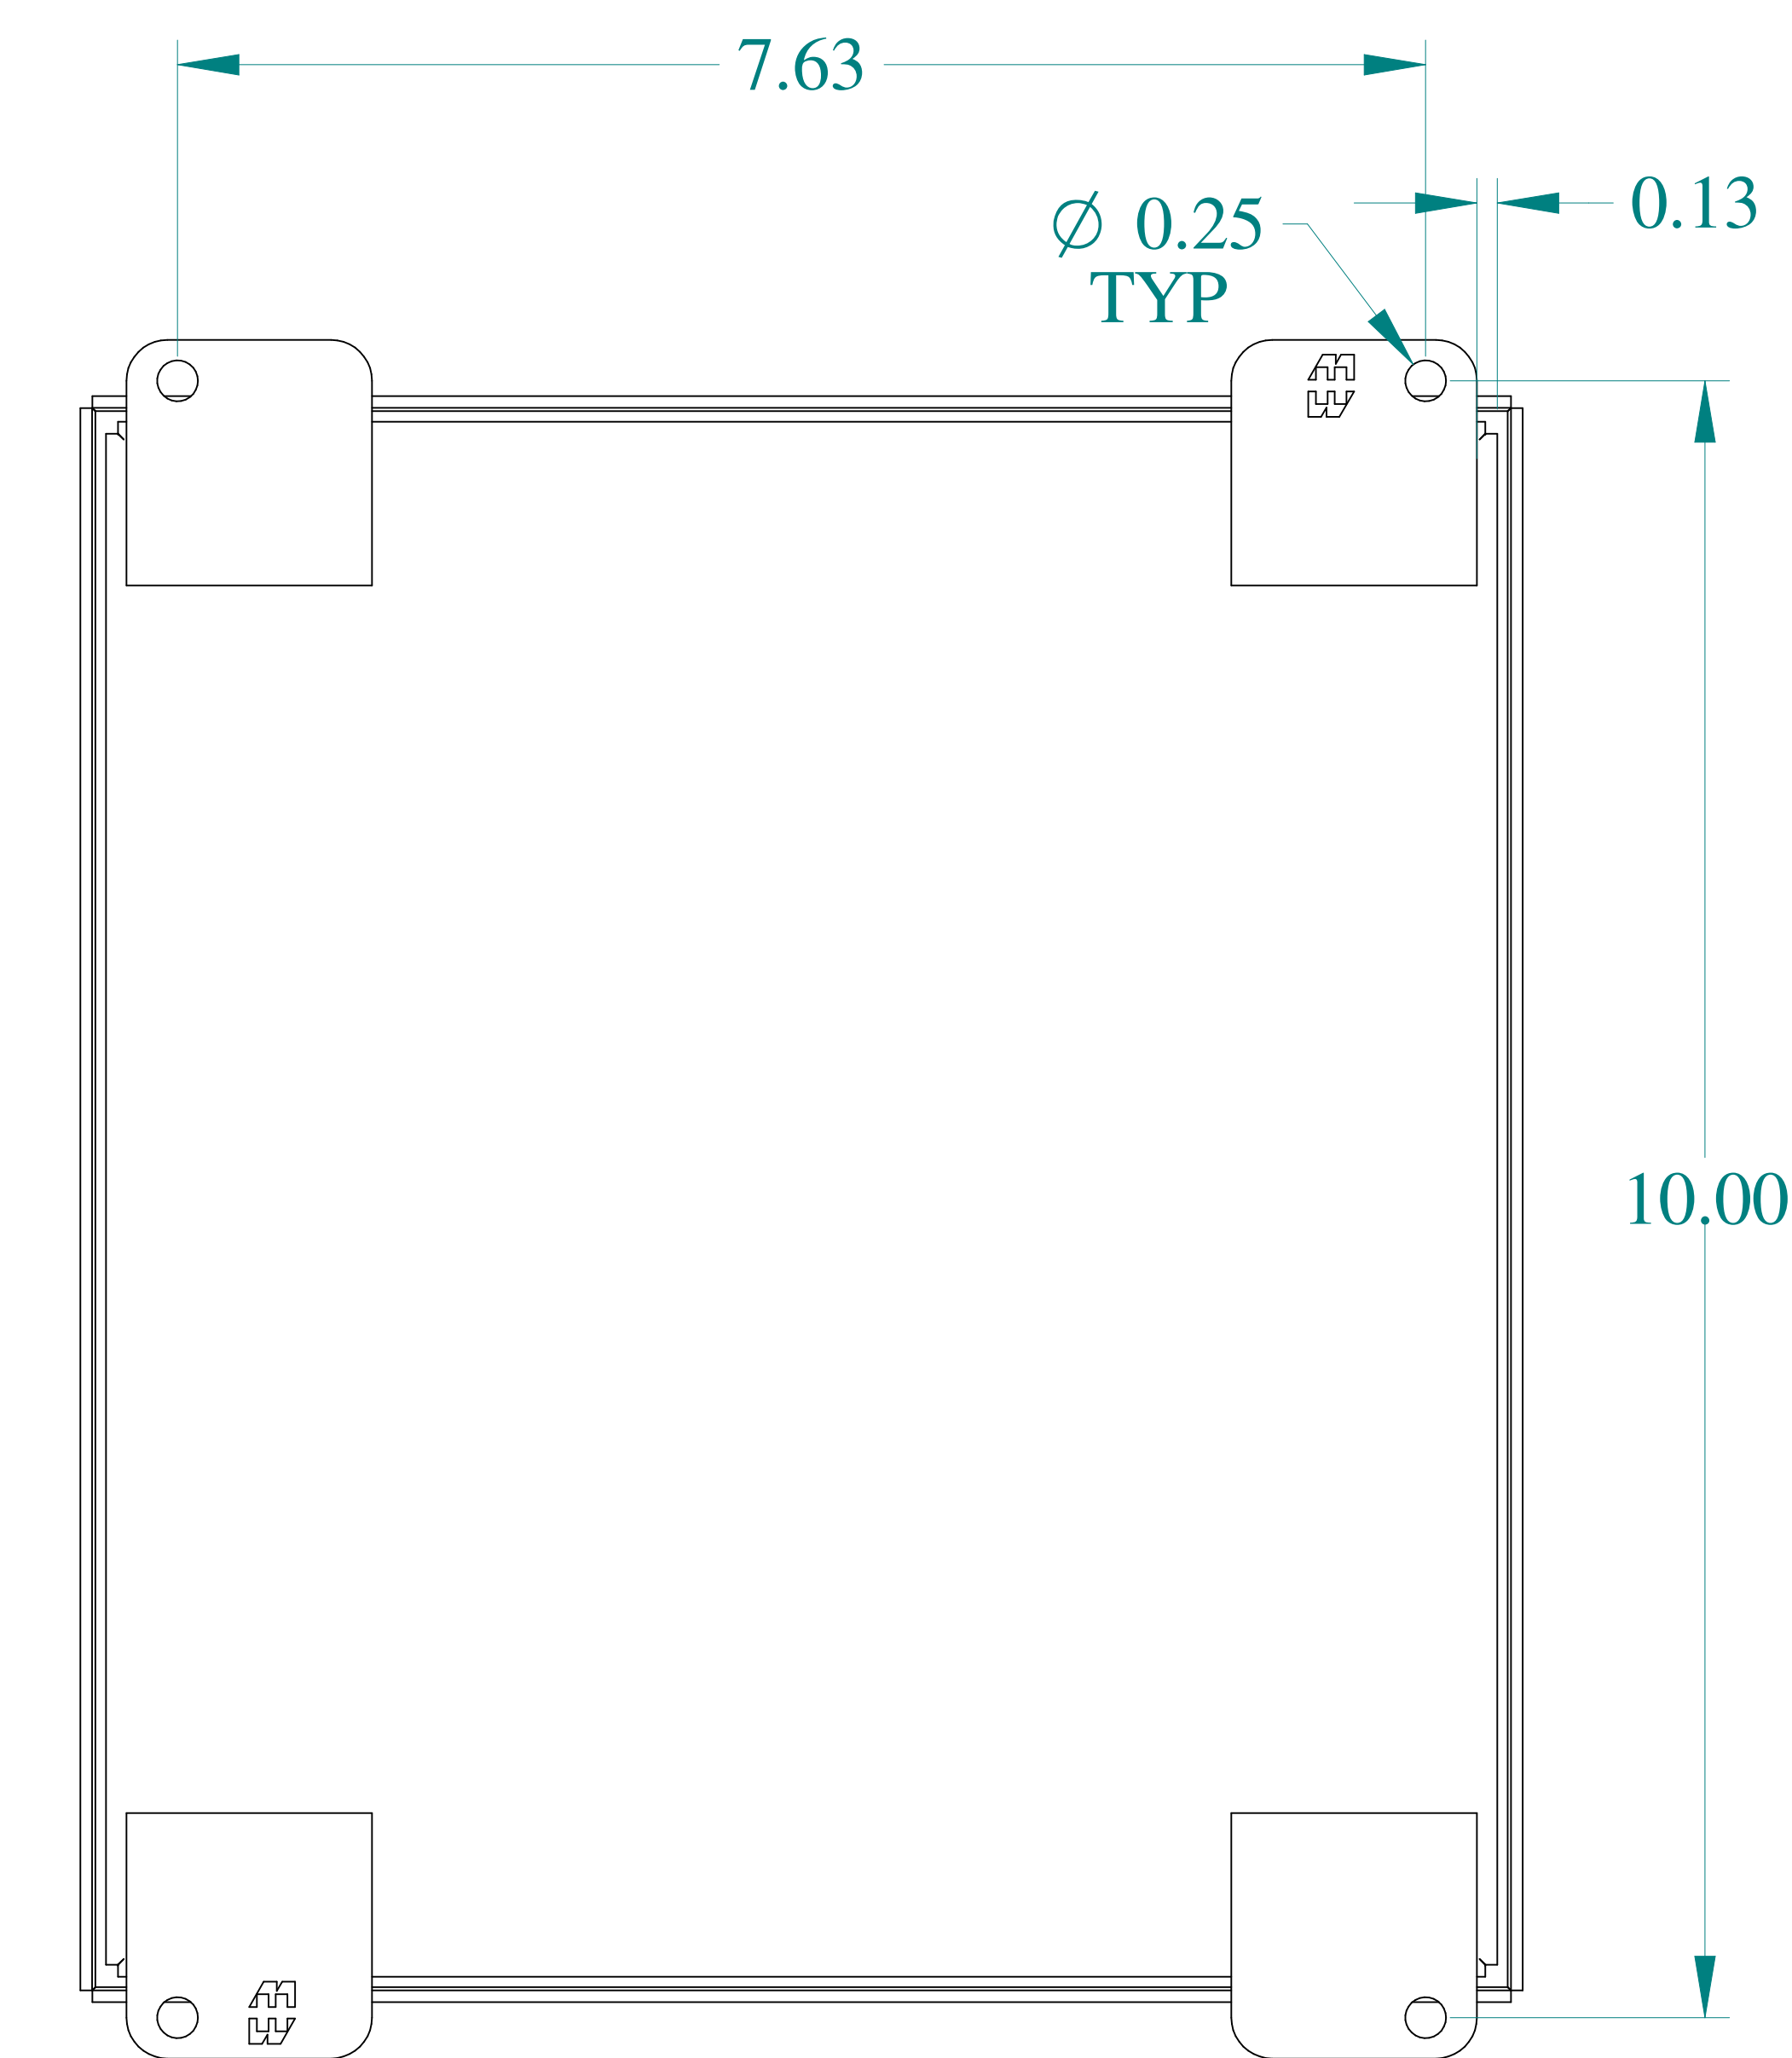

TOP VIEW

ISOMETRIC VIEWS

SIDE VIEW

FRONT VIEW

SIDE VIEW

BACK VIEW

BOTTOM VIEW

Data subject to change without notice.

Part # : 1438K

Date : Mar. 24, 2019

Link: www.hammg.com/1438K