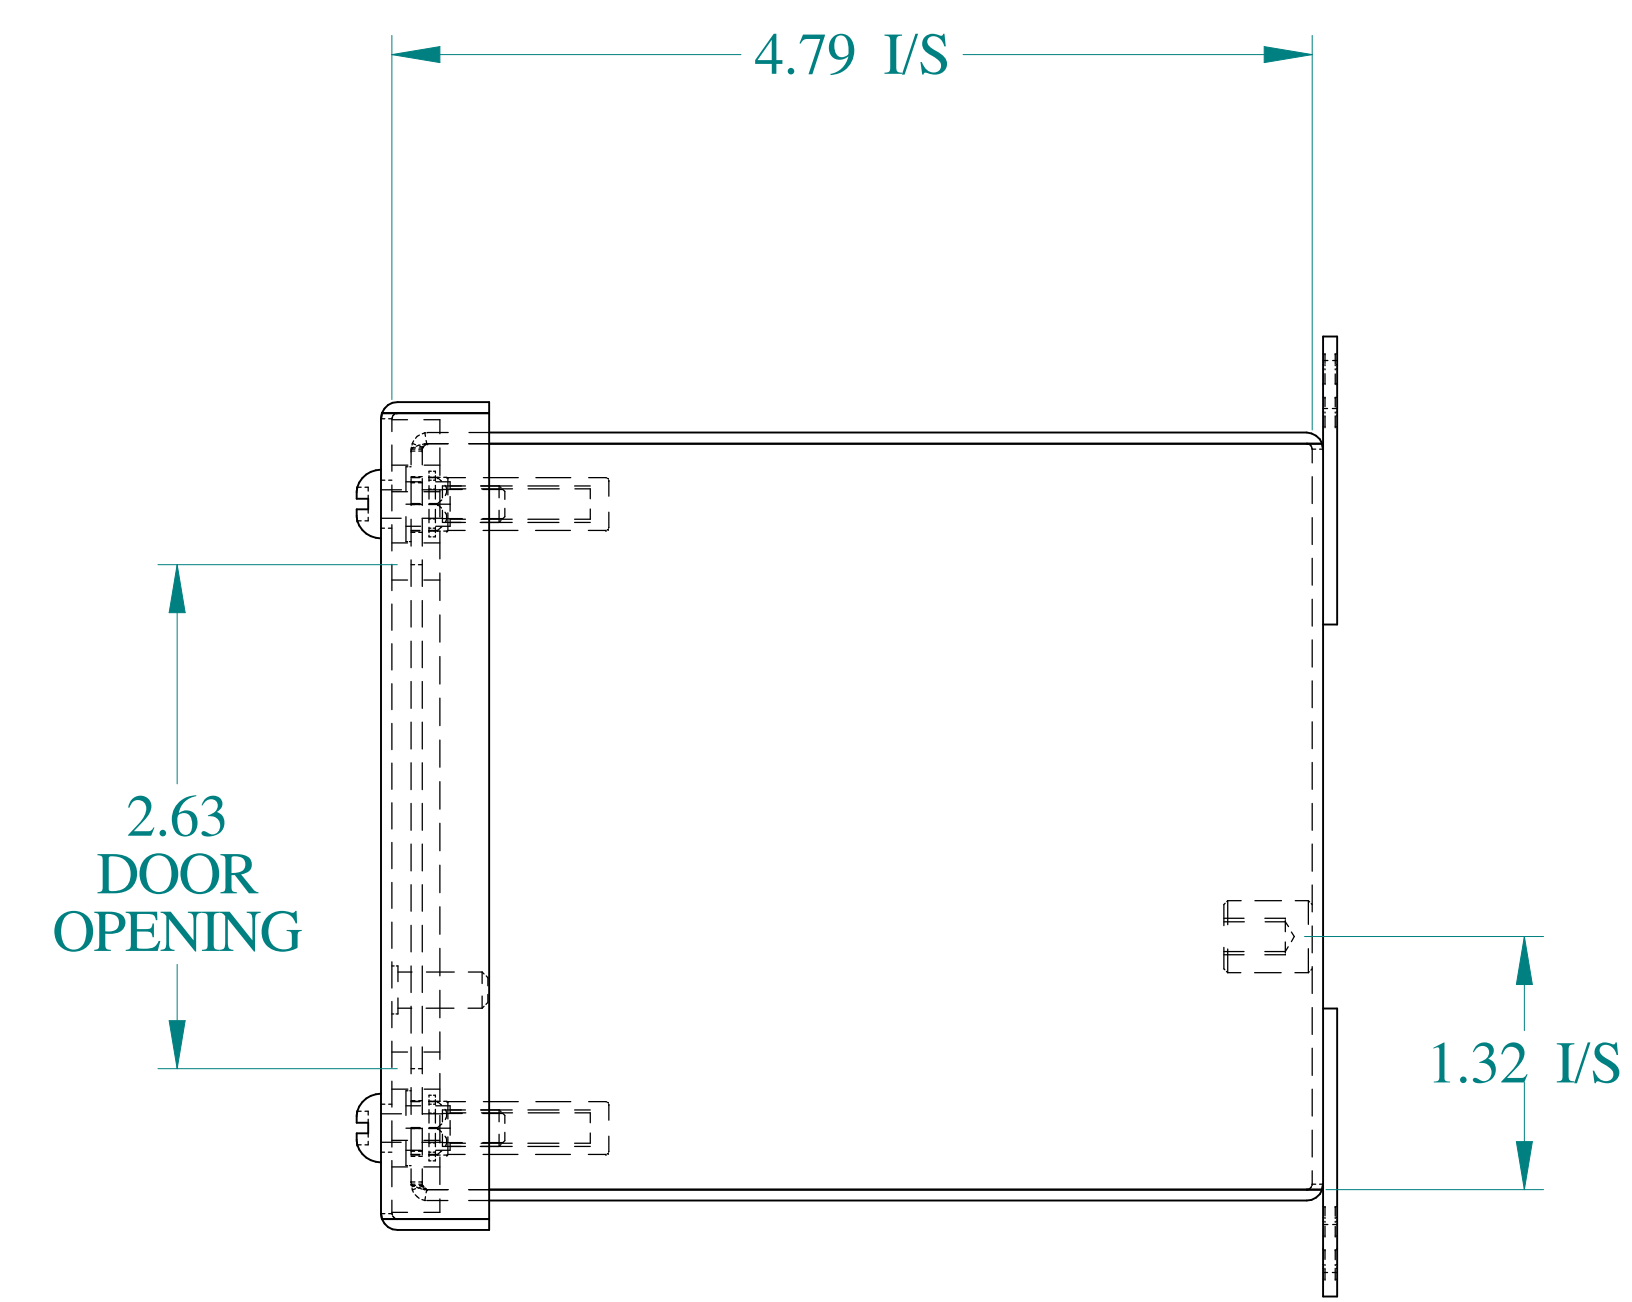

TOP VIEW

ISOMETRIC VIEWS

SIDE VIEW

FRONT VIEW

SIDE VIEW

BACK VIEW

BOTTOM VIEW

Data subject to change without notice.

Part # : 1438A

Date : Mar. 24, 2019

Link: www.hammmfg.com/1438A