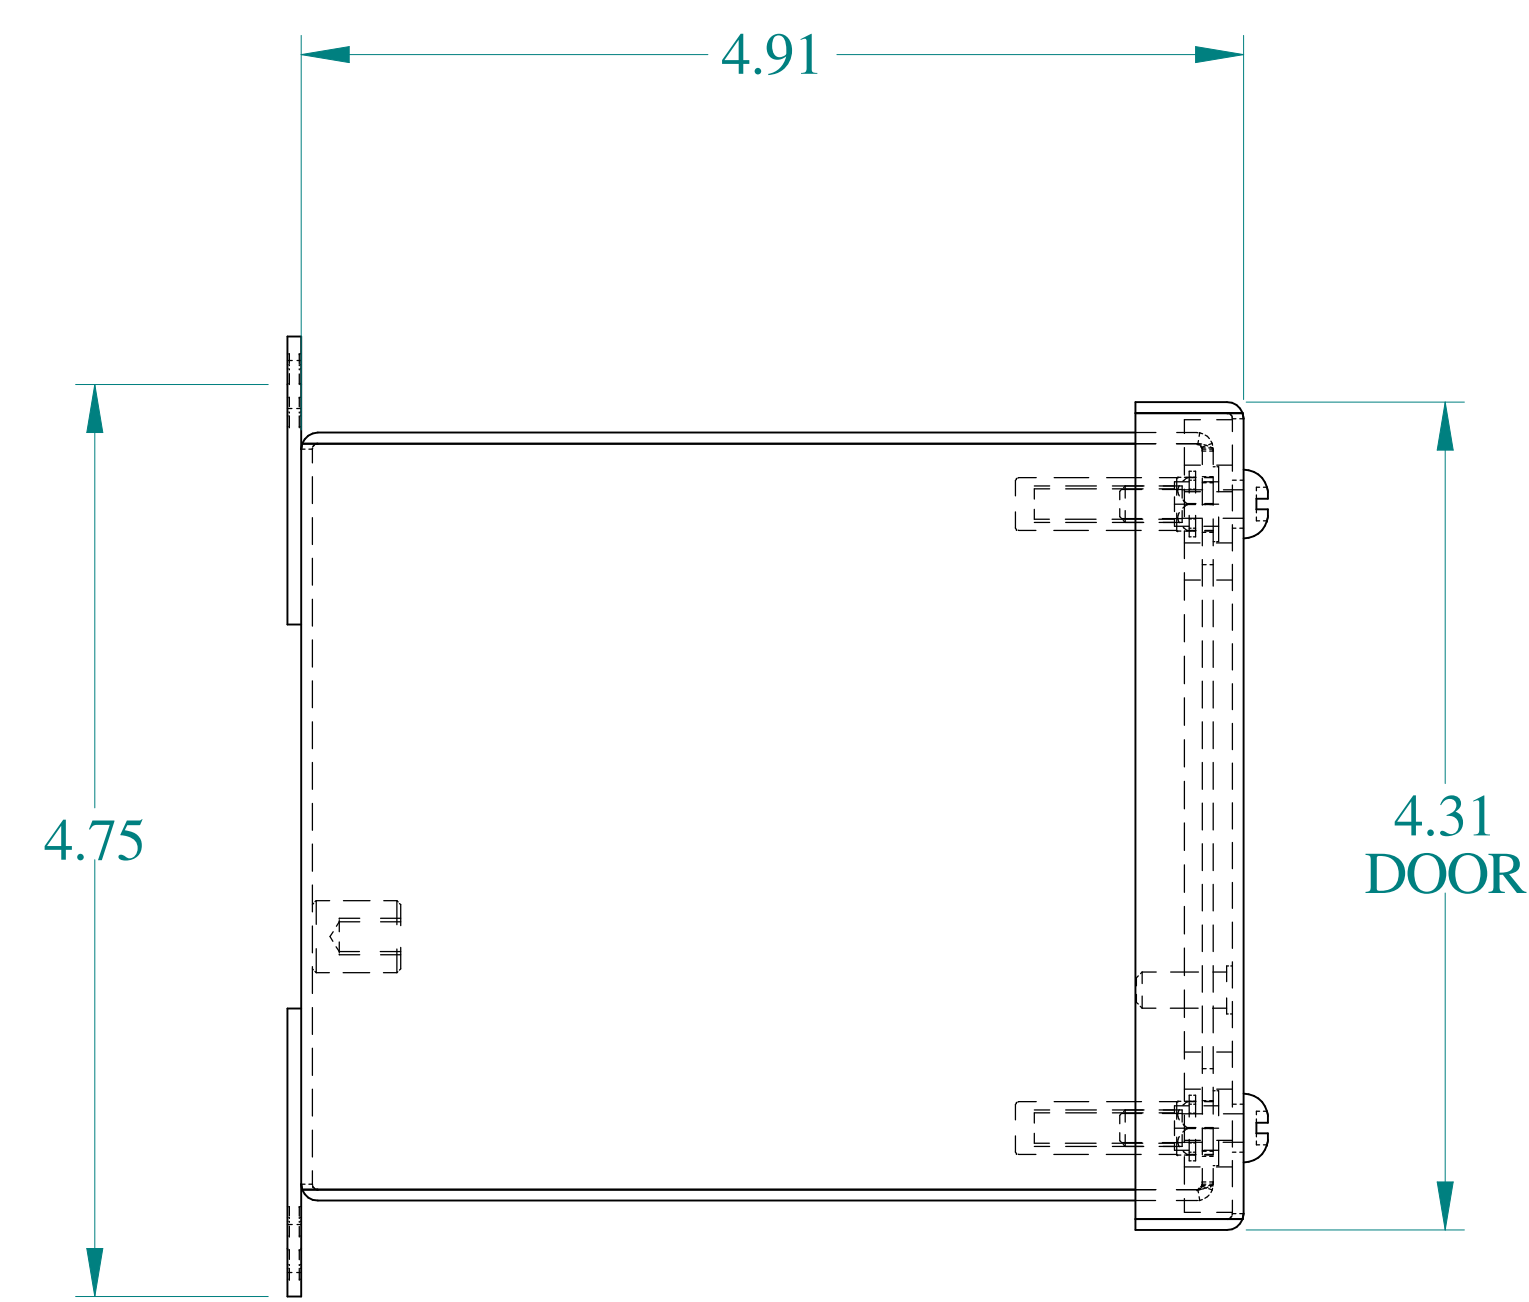

TOP VIEW

ISOMETRIC VIEWS

SIDE VIEW

FRONT VIEW

SIDE VIEW

BACK VIEW

BOTTOM VIEW

Data subject to change without notice.

Part # : 1438A

Date : Mar. 24, 2019

Link: www.hammmfg.com/1438A