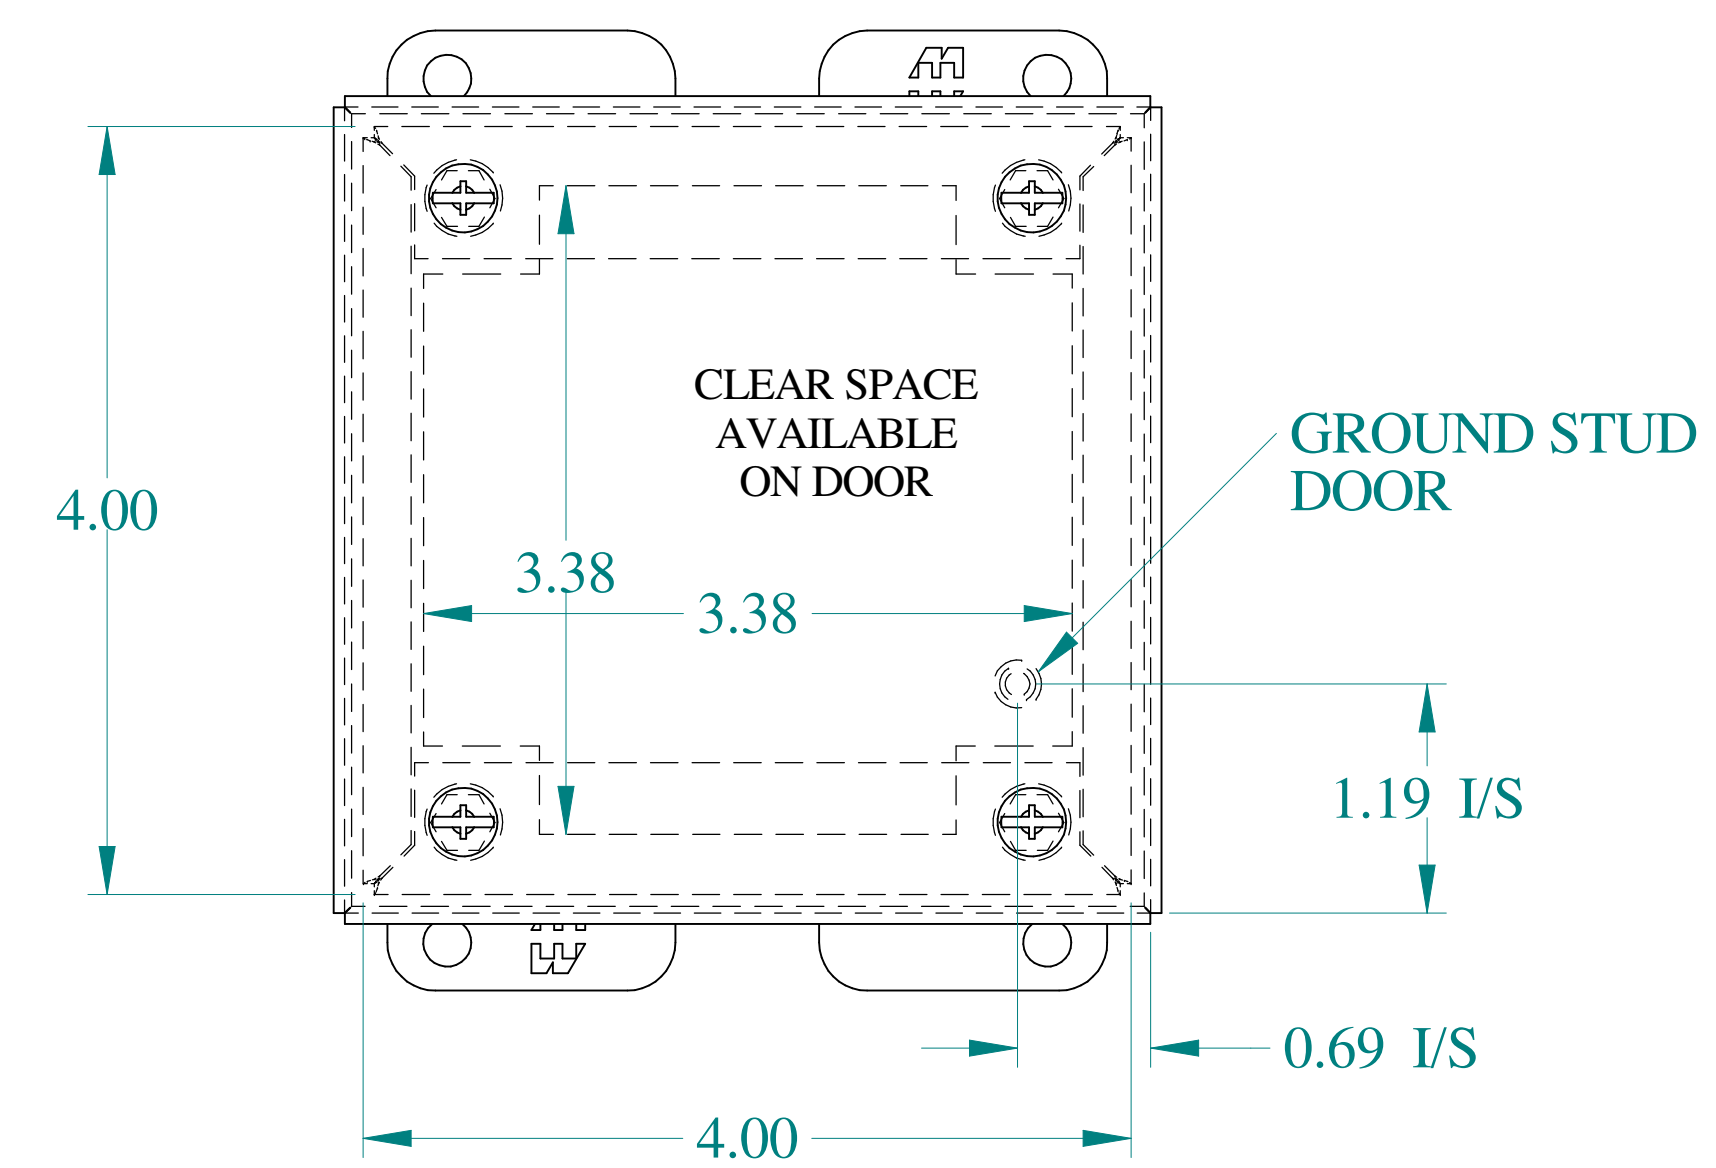

TOP VIEW

ISOMETRIC VIEWS

SIDE VIEW

FRONT VIEW

SIDE VIEW

BACK VIEW

BOTTOM VIEW

Data subject to change without notice.

Part # : 1438A

Date : Mar. 24, 2019

Link: www.hammmfg.com/1438A