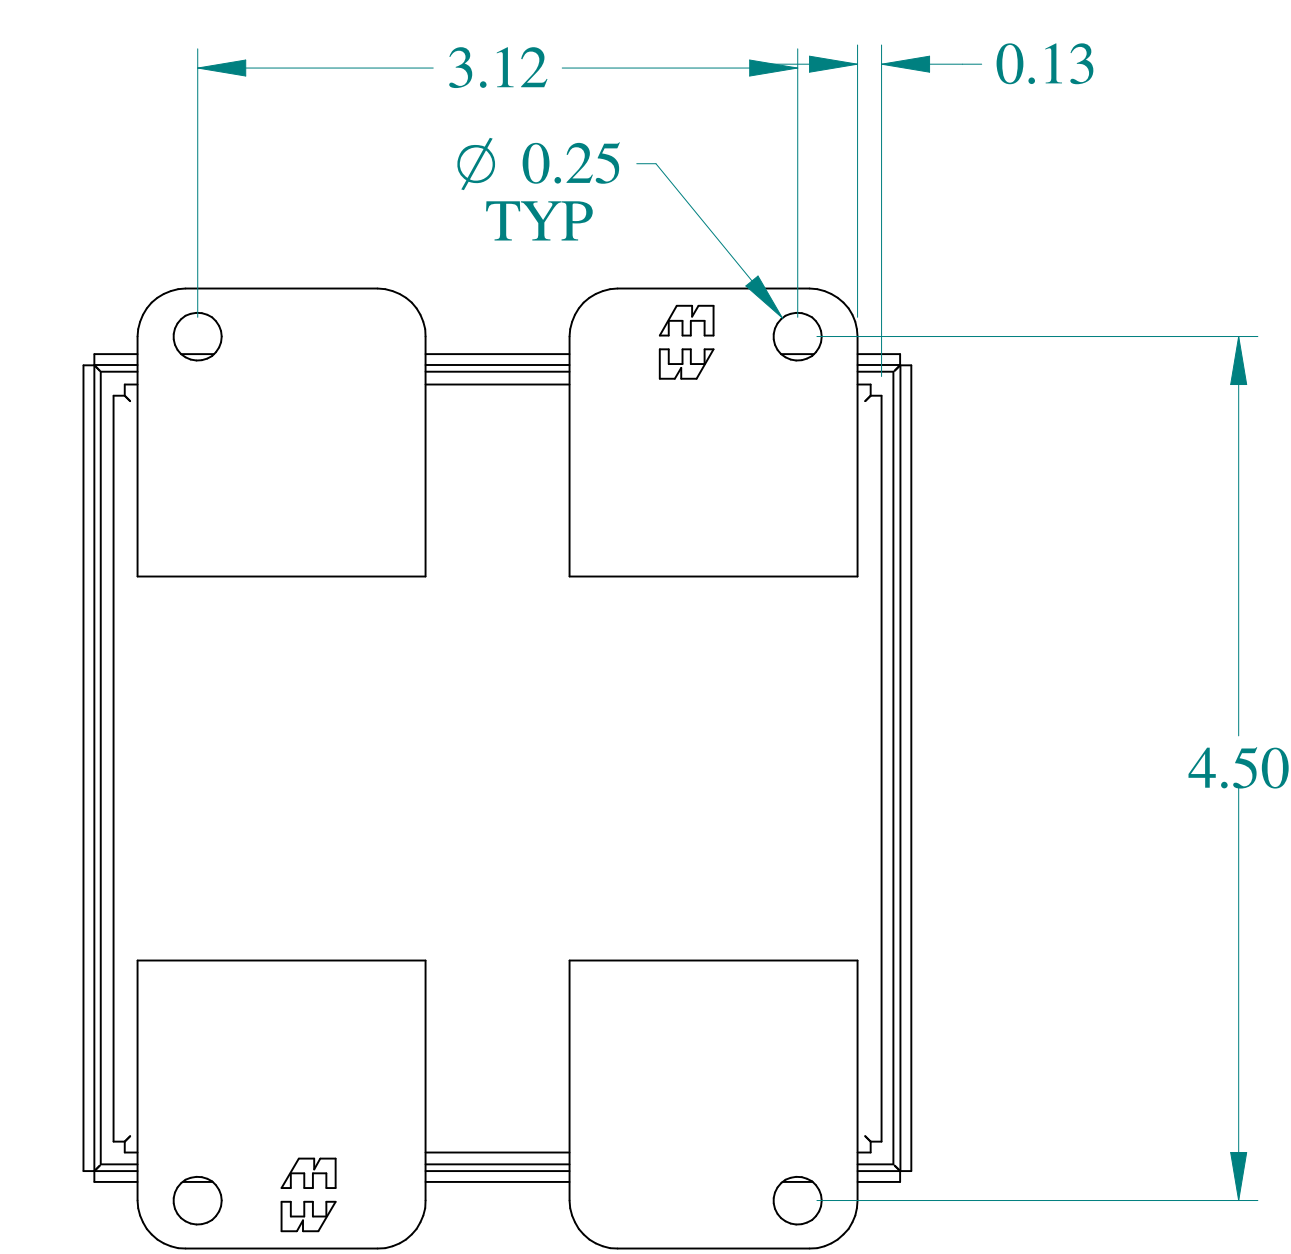

TOP VIEW

ISOMETRIC VIEWS

SIDE VIEW

FRONT VIEW

SIDE VIEW

BACK VIEW

BOTTOM VIEW

Data subject to change without notice.

Part # : 1438A

Date : Mar. 24, 2019

Link: www.hammmfg.com/1438A