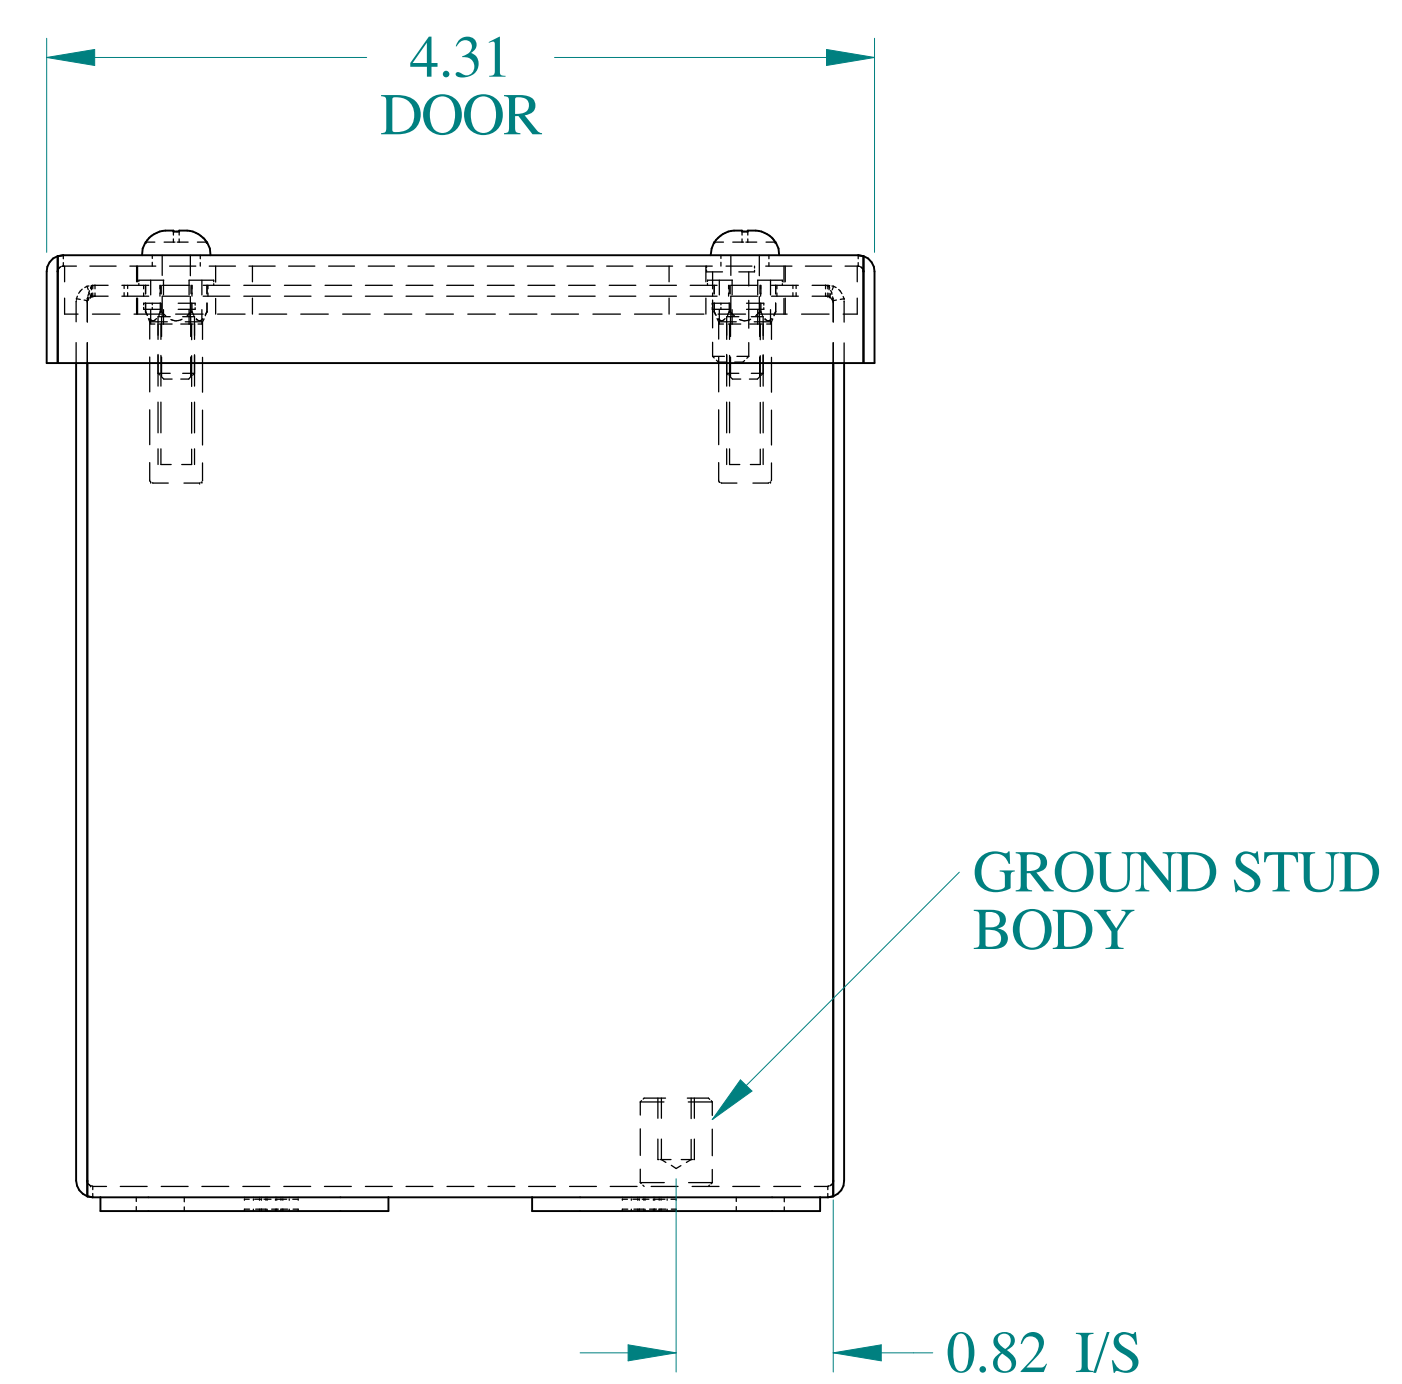

TOP VIEW

ISOMETRIC VIEWS

SIDE VIEW

FRONT VIEW

SIDE VIEW

BACK VIEW

BOTTOM VIEW

Data subject to change without notice.

Part # : 1438A

Date : Mar. 24, 2019

Link: www.hammmfg.com/1438A