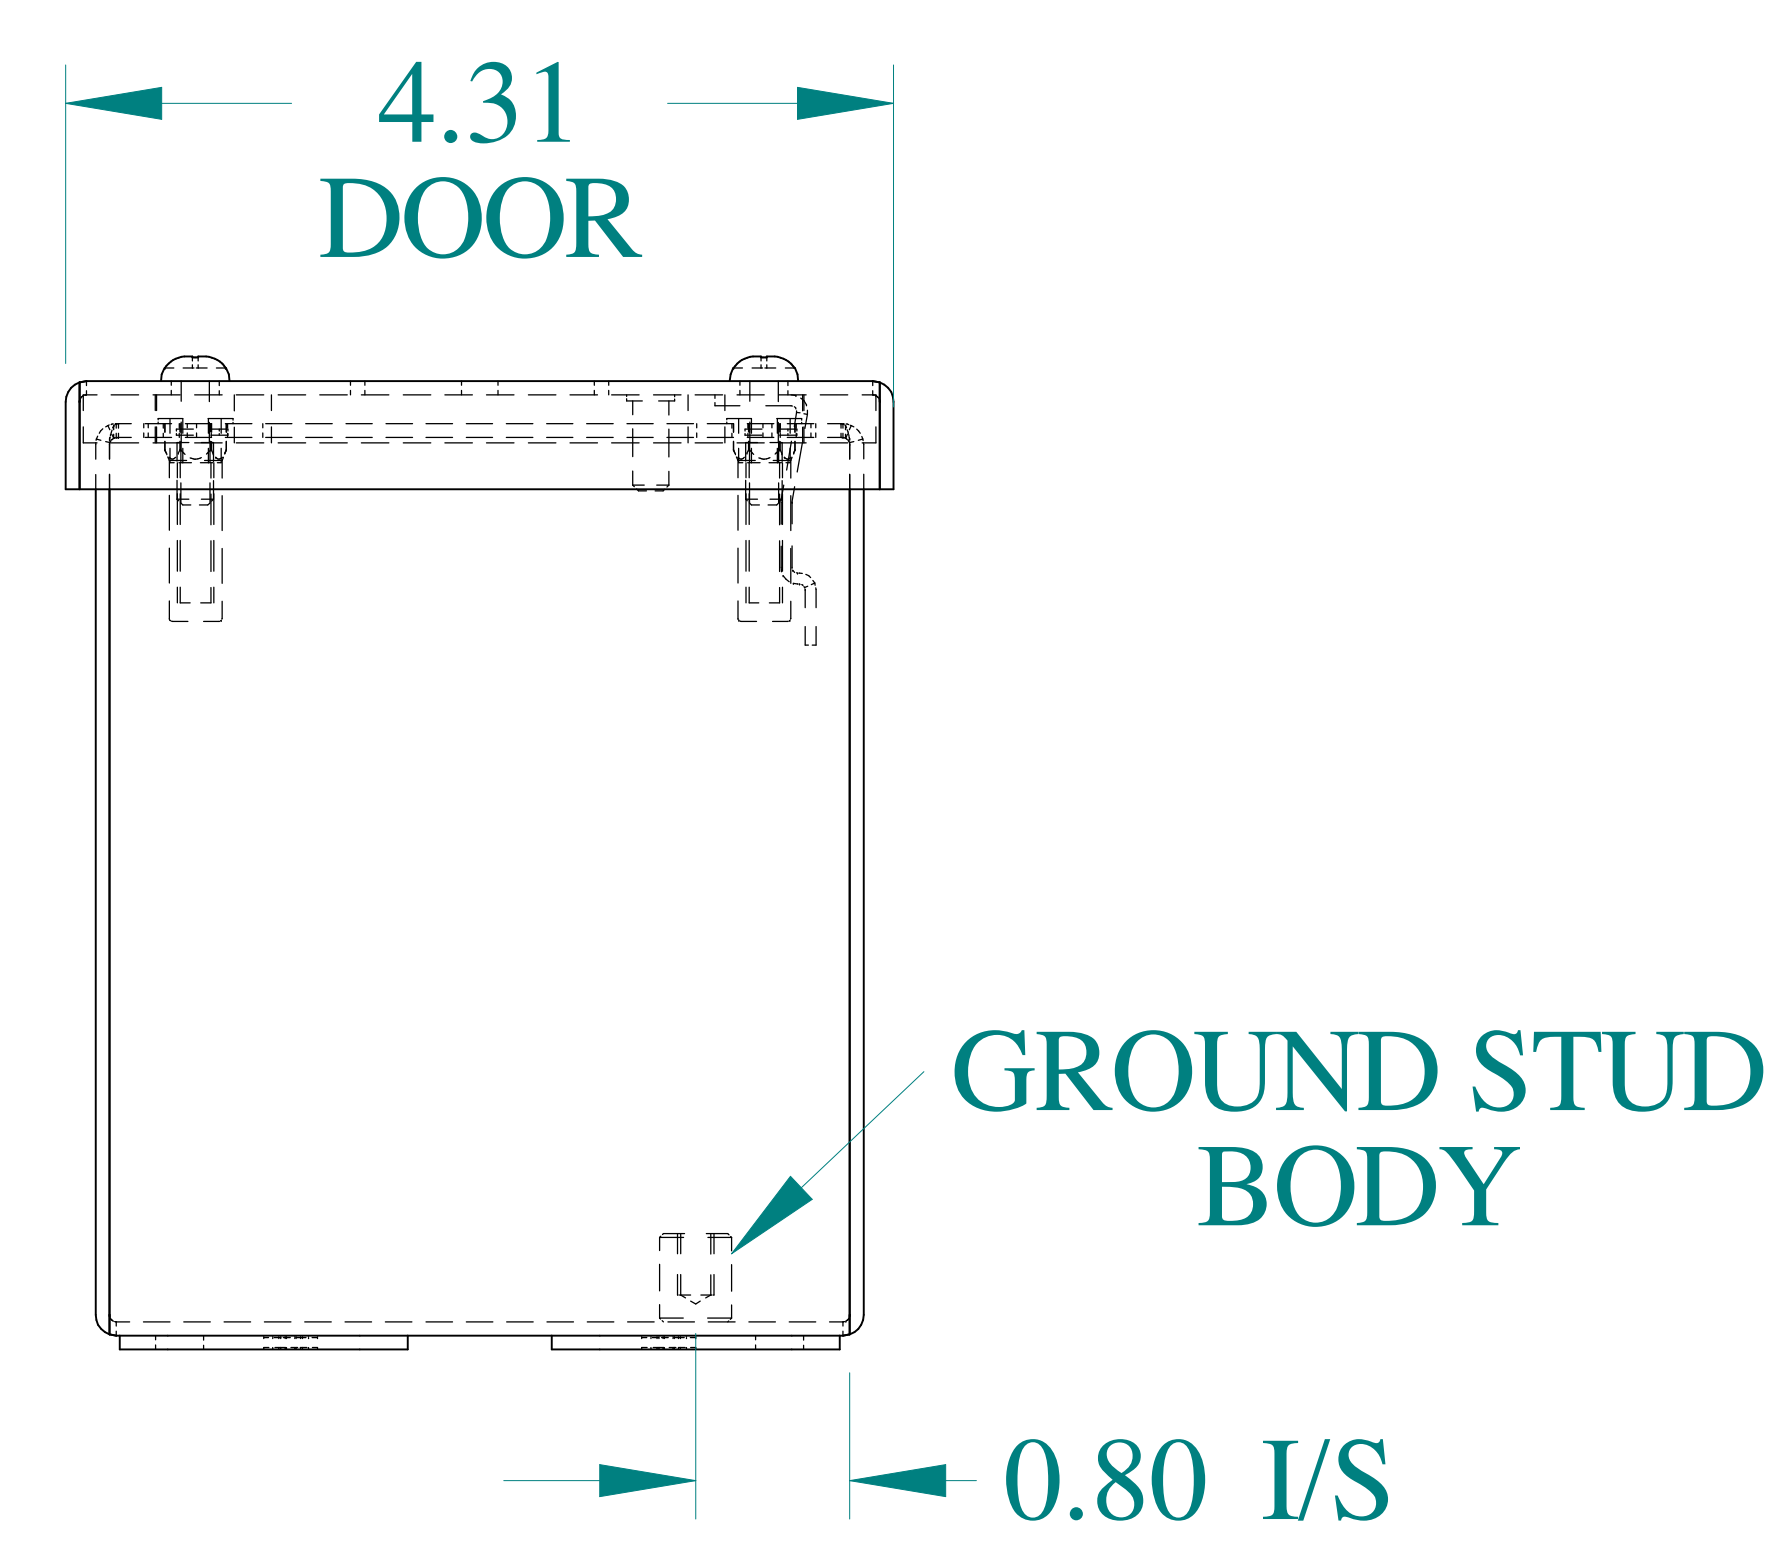

TOP VIEW

DETAIL Z
TYP

ISOMETRIC VIEWS

SIDE VIEW

FRONT VIEW

SIDE VIEW

BACK VIEW

BOTTOM VIEW

Data subject to change without notice.

Part # : 1437C

Date : Mar. 24, 2019

Link: www.hammmfg.com/1437C