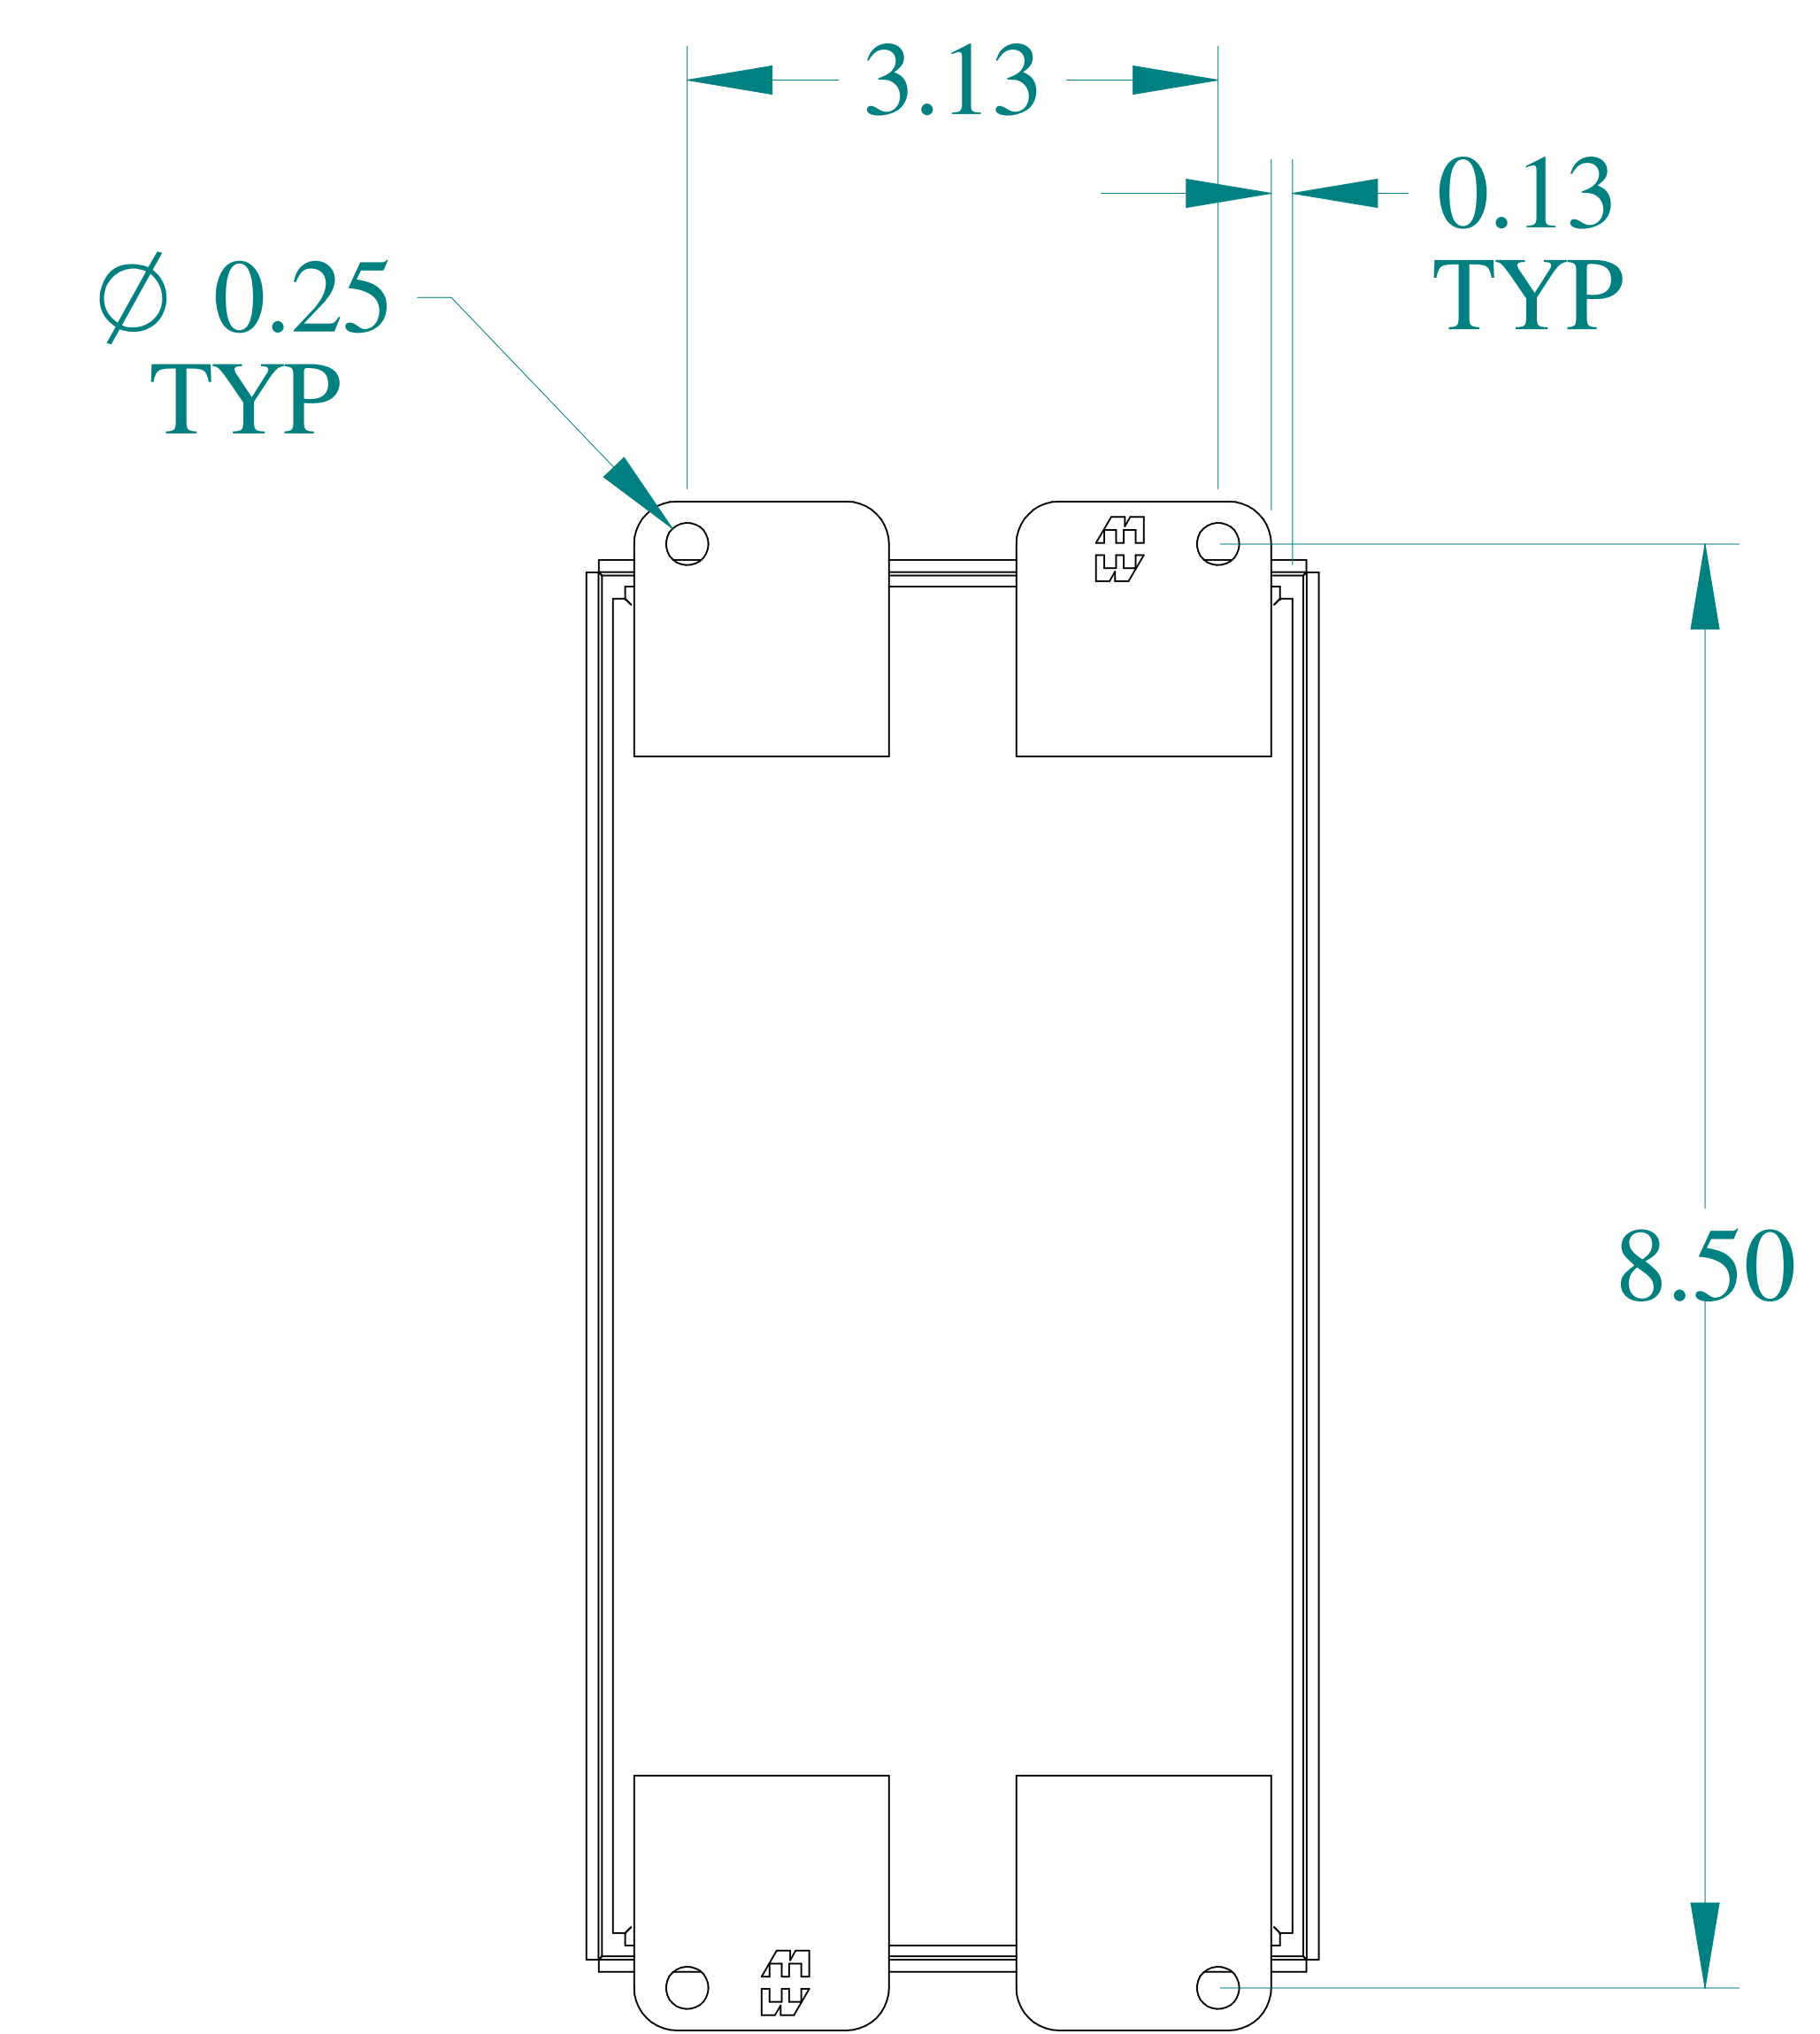

TOP VIEW

DETAIL Z
TYP

ISOMETRIC VIEWS

SIDE VIEW

FRONT VIEW

SIDE VIEW

BACK VIEW

BOTTOM VIEW

Data subject to change without notice.

Part # : 1437C

Date : Mar. 24, 2019

Link: www.hammmfg.com/1437C