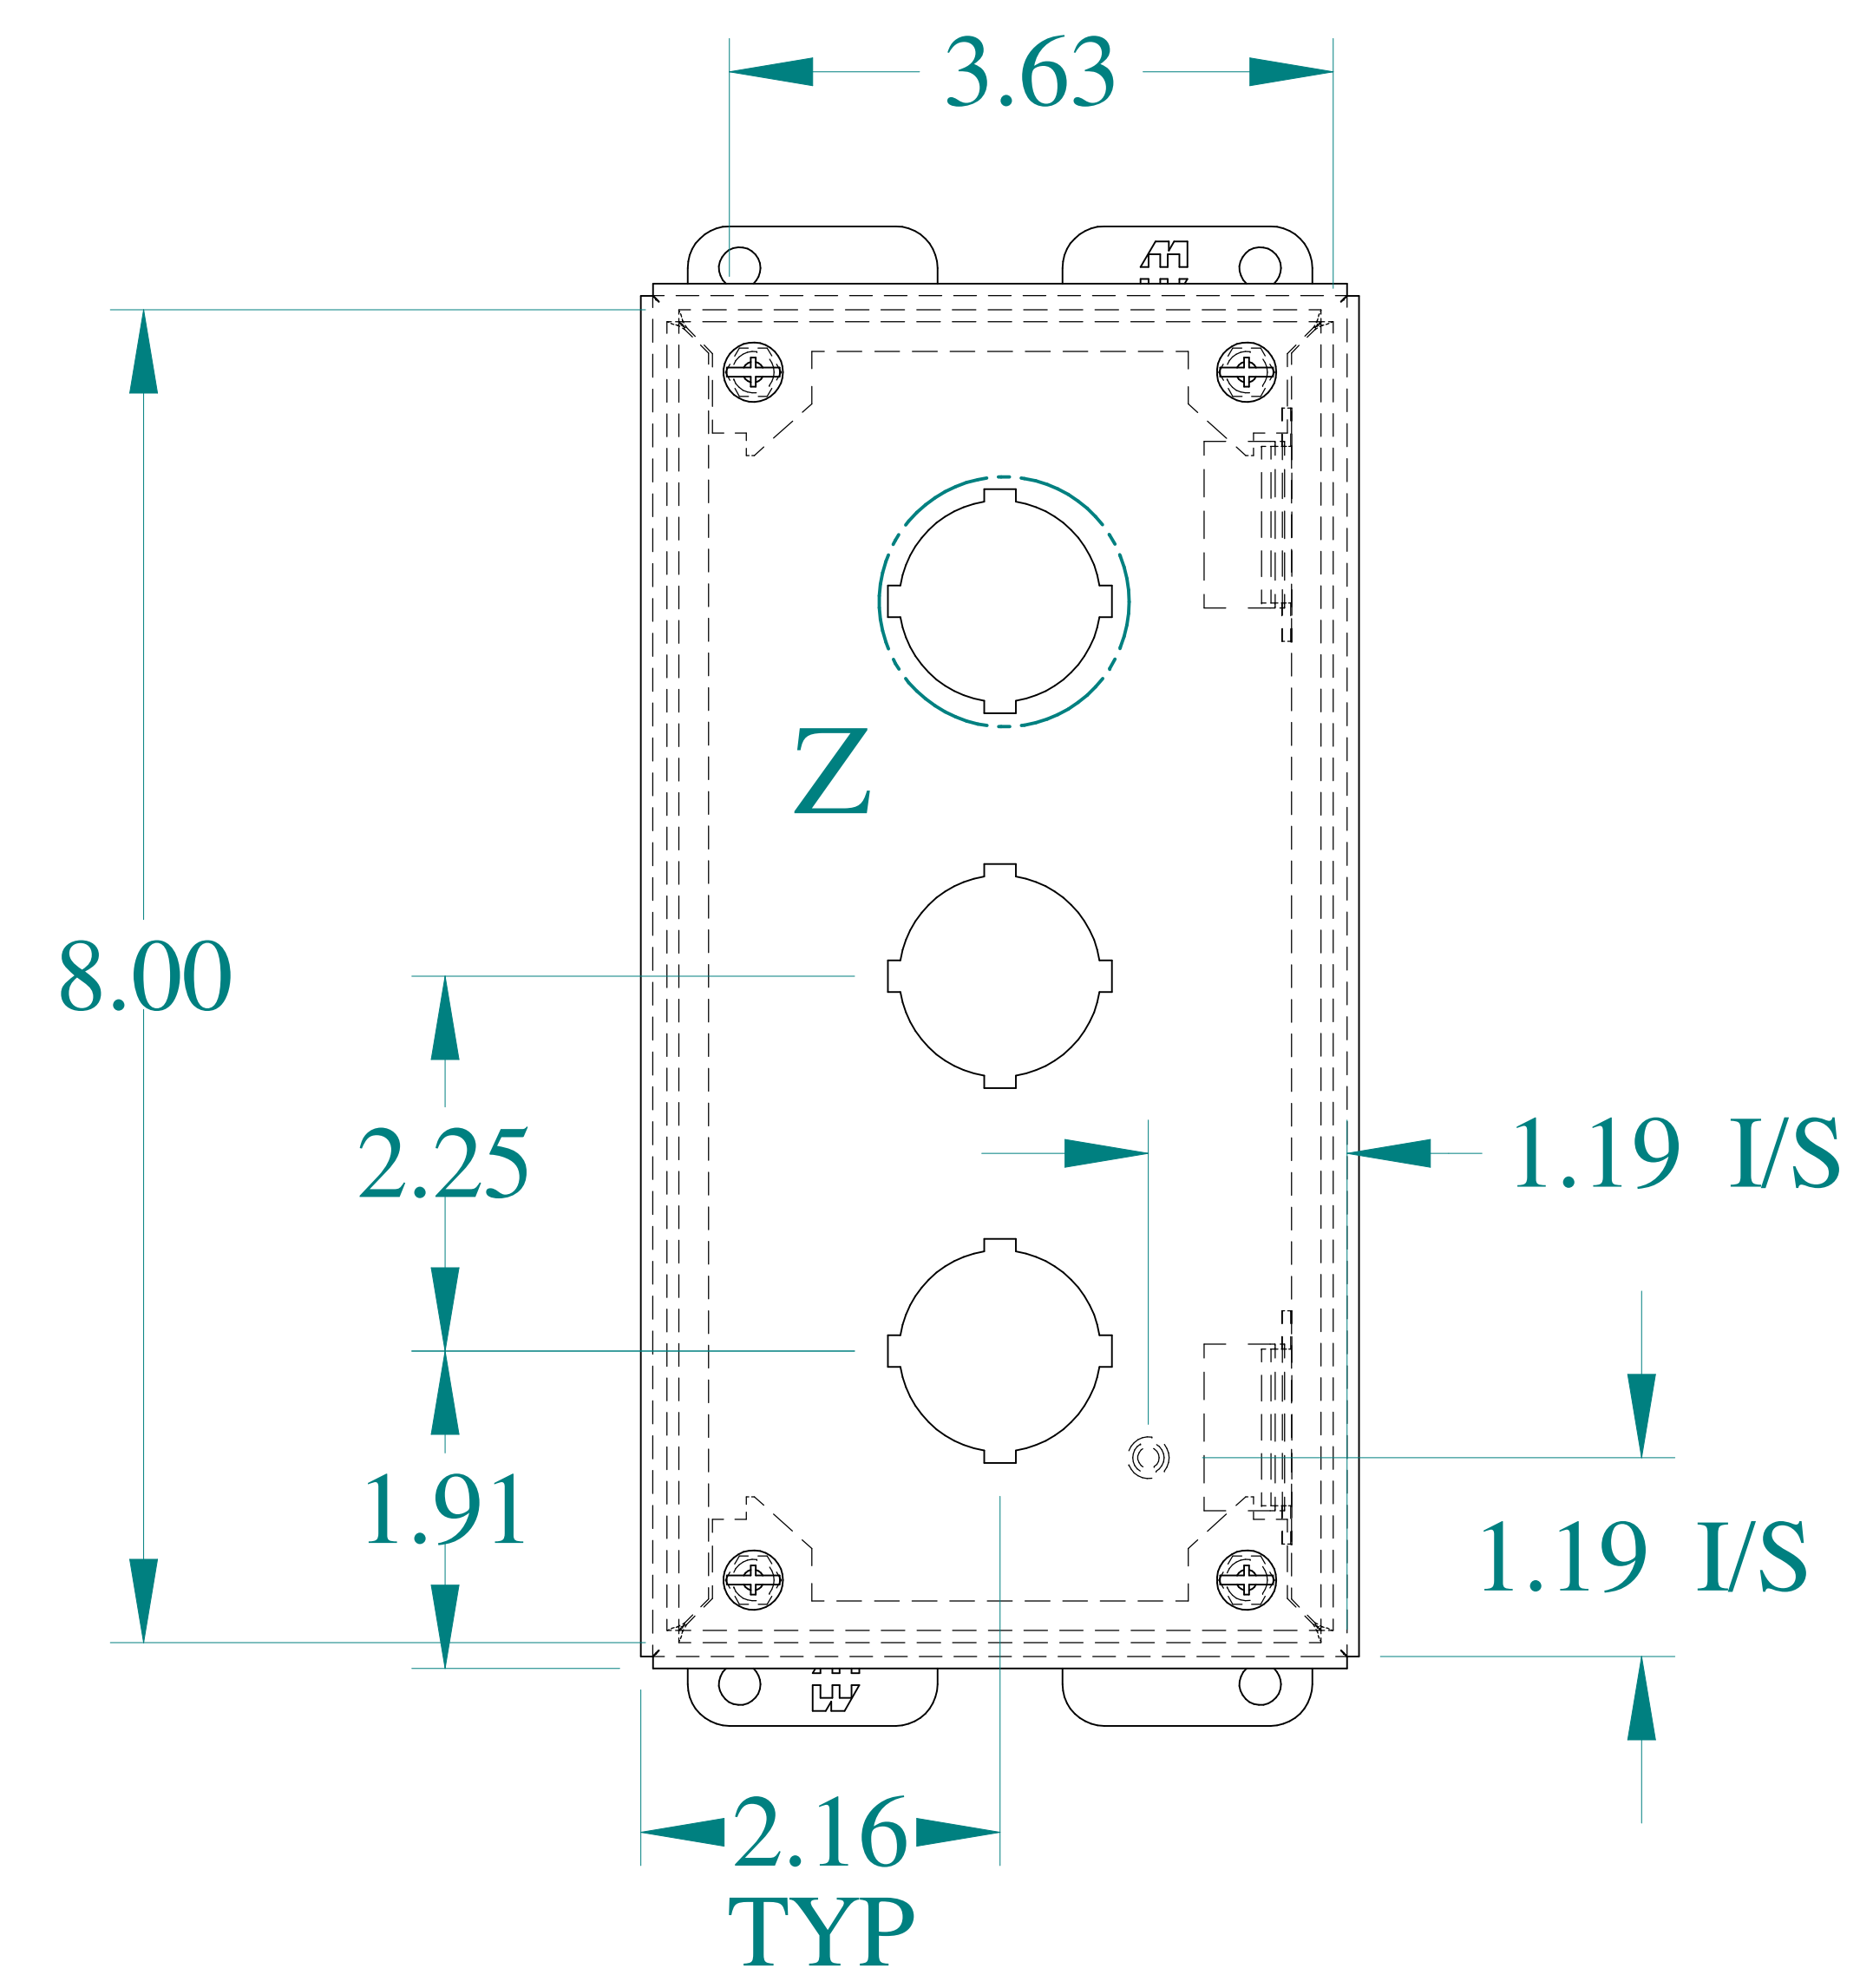

TOP VIEW

DETAIL Z
TYP

ISOMETRIC VIEWS

SIDE VIEW

FRONT VIEW

SIDE VIEW

BACK VIEW

BOTTOM VIEW

Data subject to change without notice.

Part # : 1437C

Date : Mar. 24, 2019

Link: www.hammmfg.com/1437C