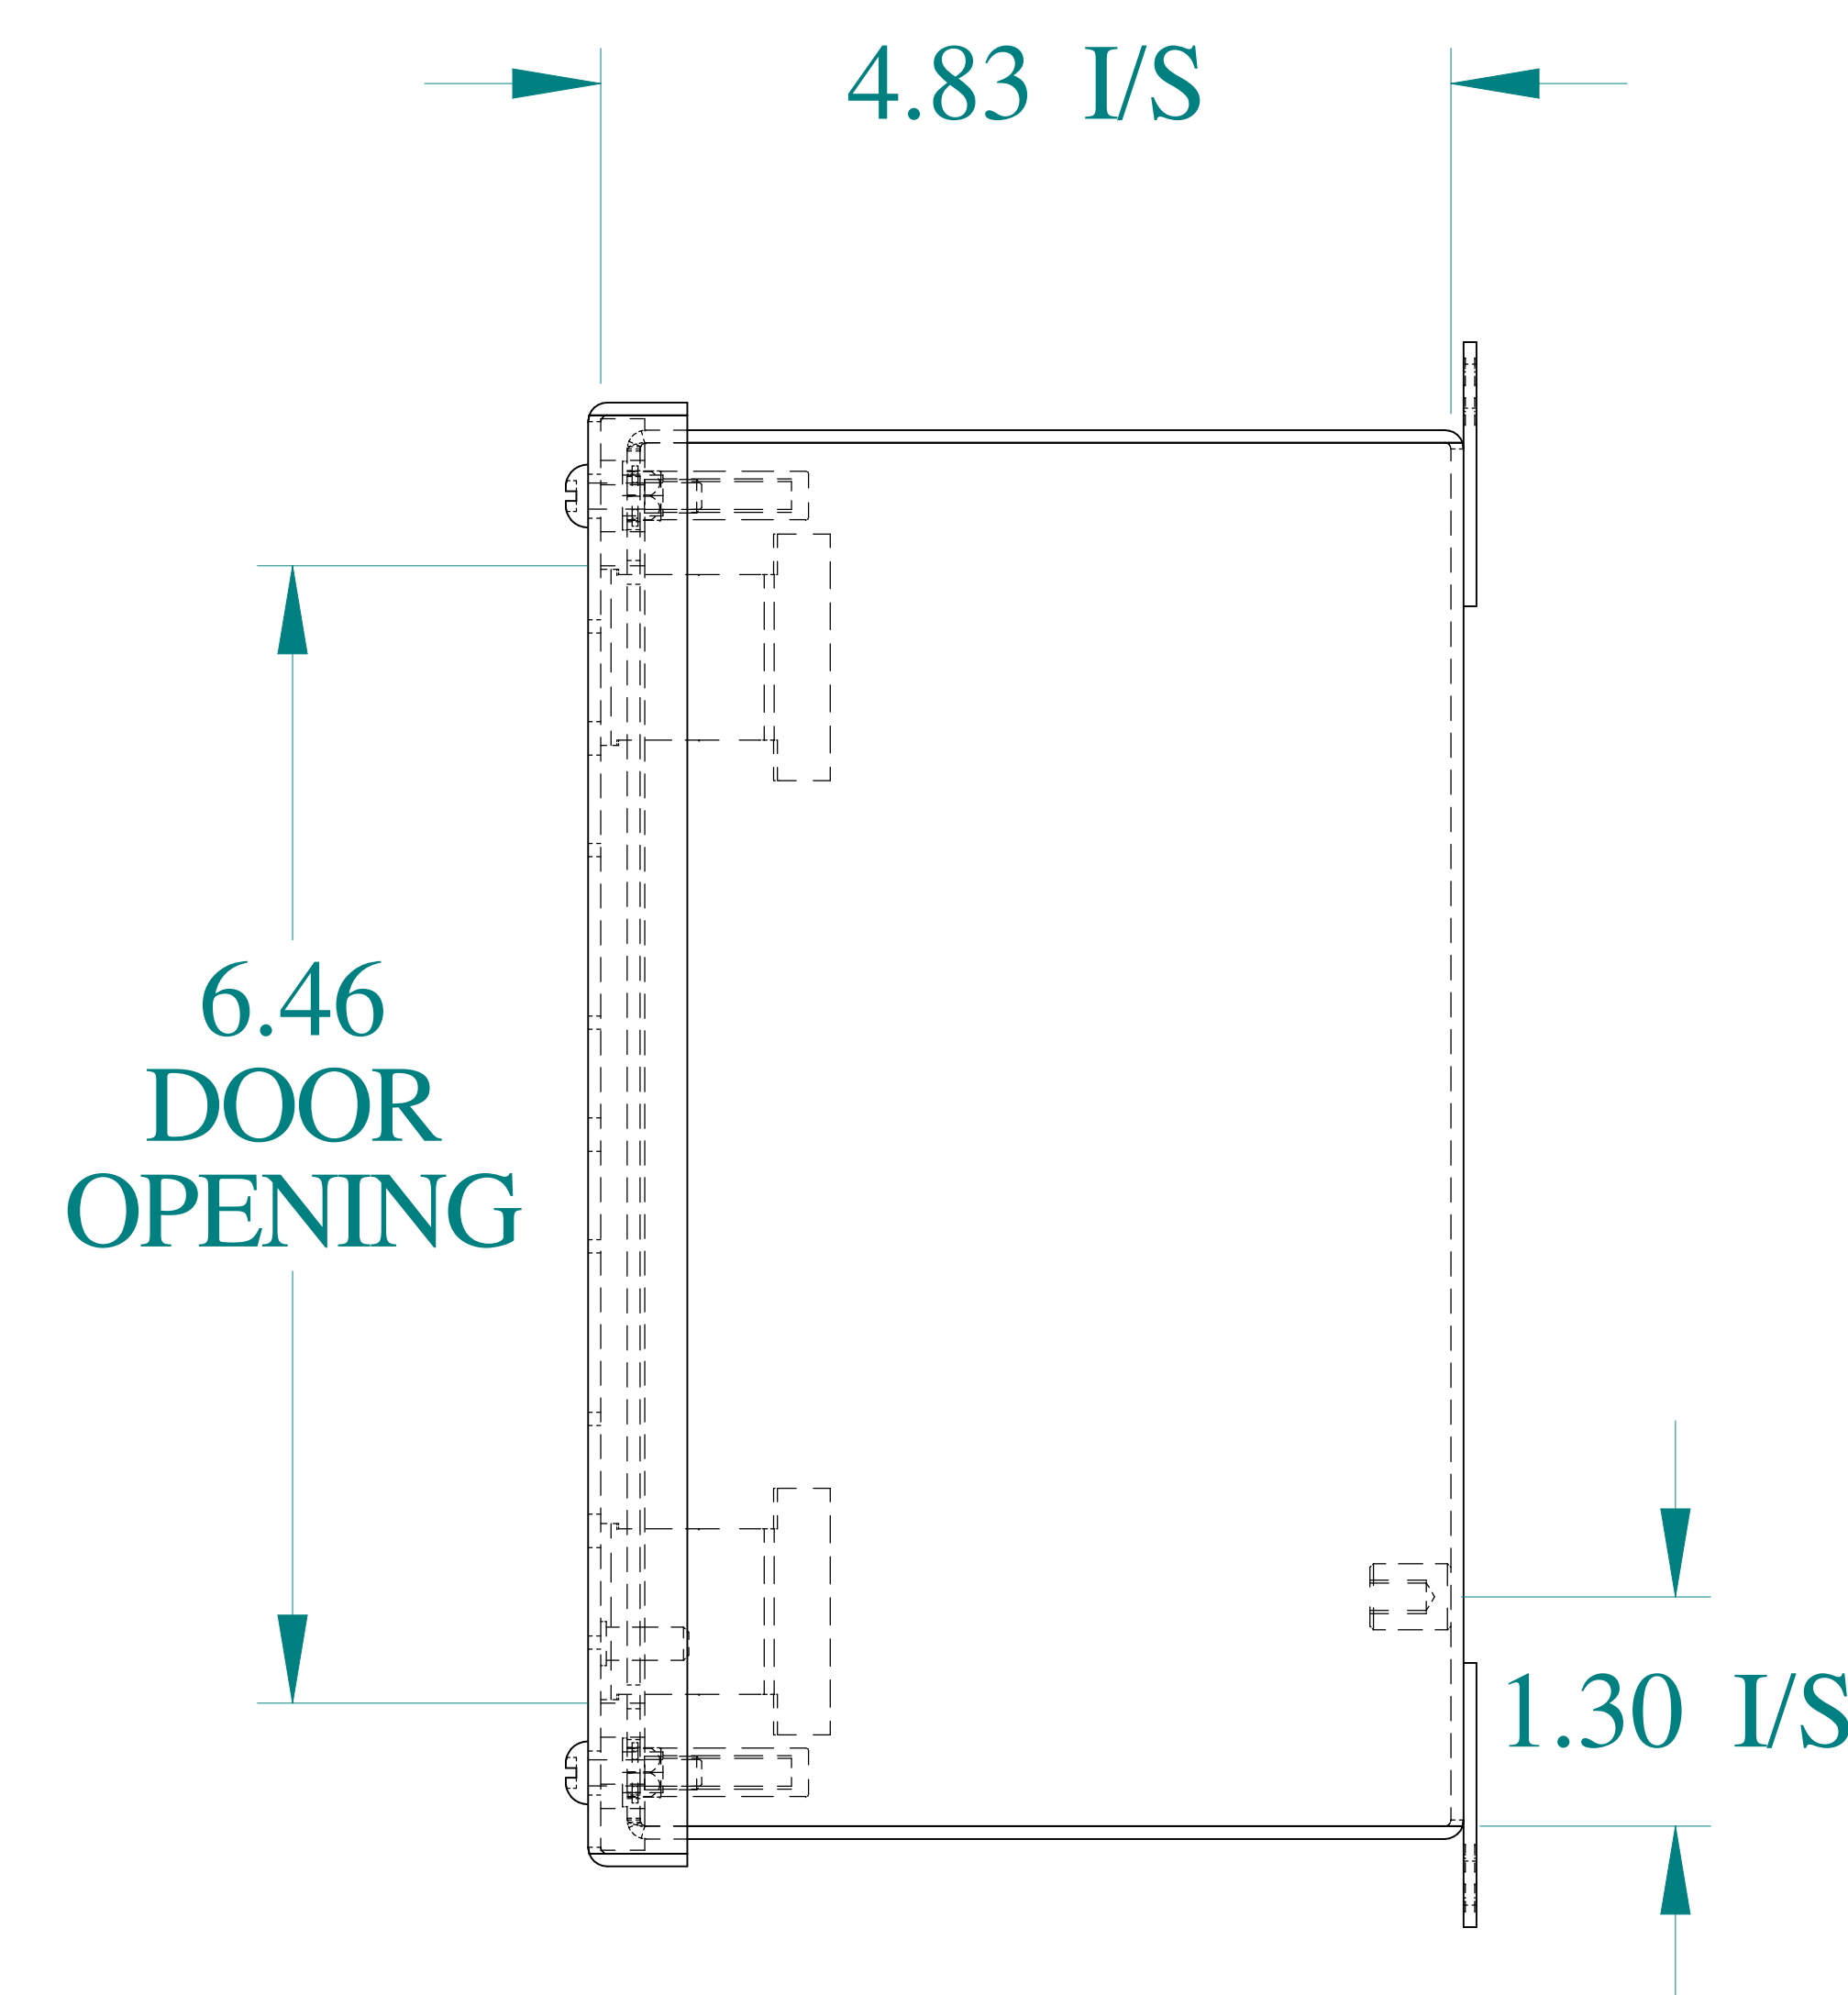

TOP VIEW

DETAIL Z
TYP

ISOMETRIC VIEWS

SIDE VIEW

FRONT VIEW

SIDE VIEW

BACK VIEW

BOTTOM VIEW

Data subject to change without notice.

Part # : 1437C

Date : Mar. 24, 2019

Link: www.hammmfg.com/1437C