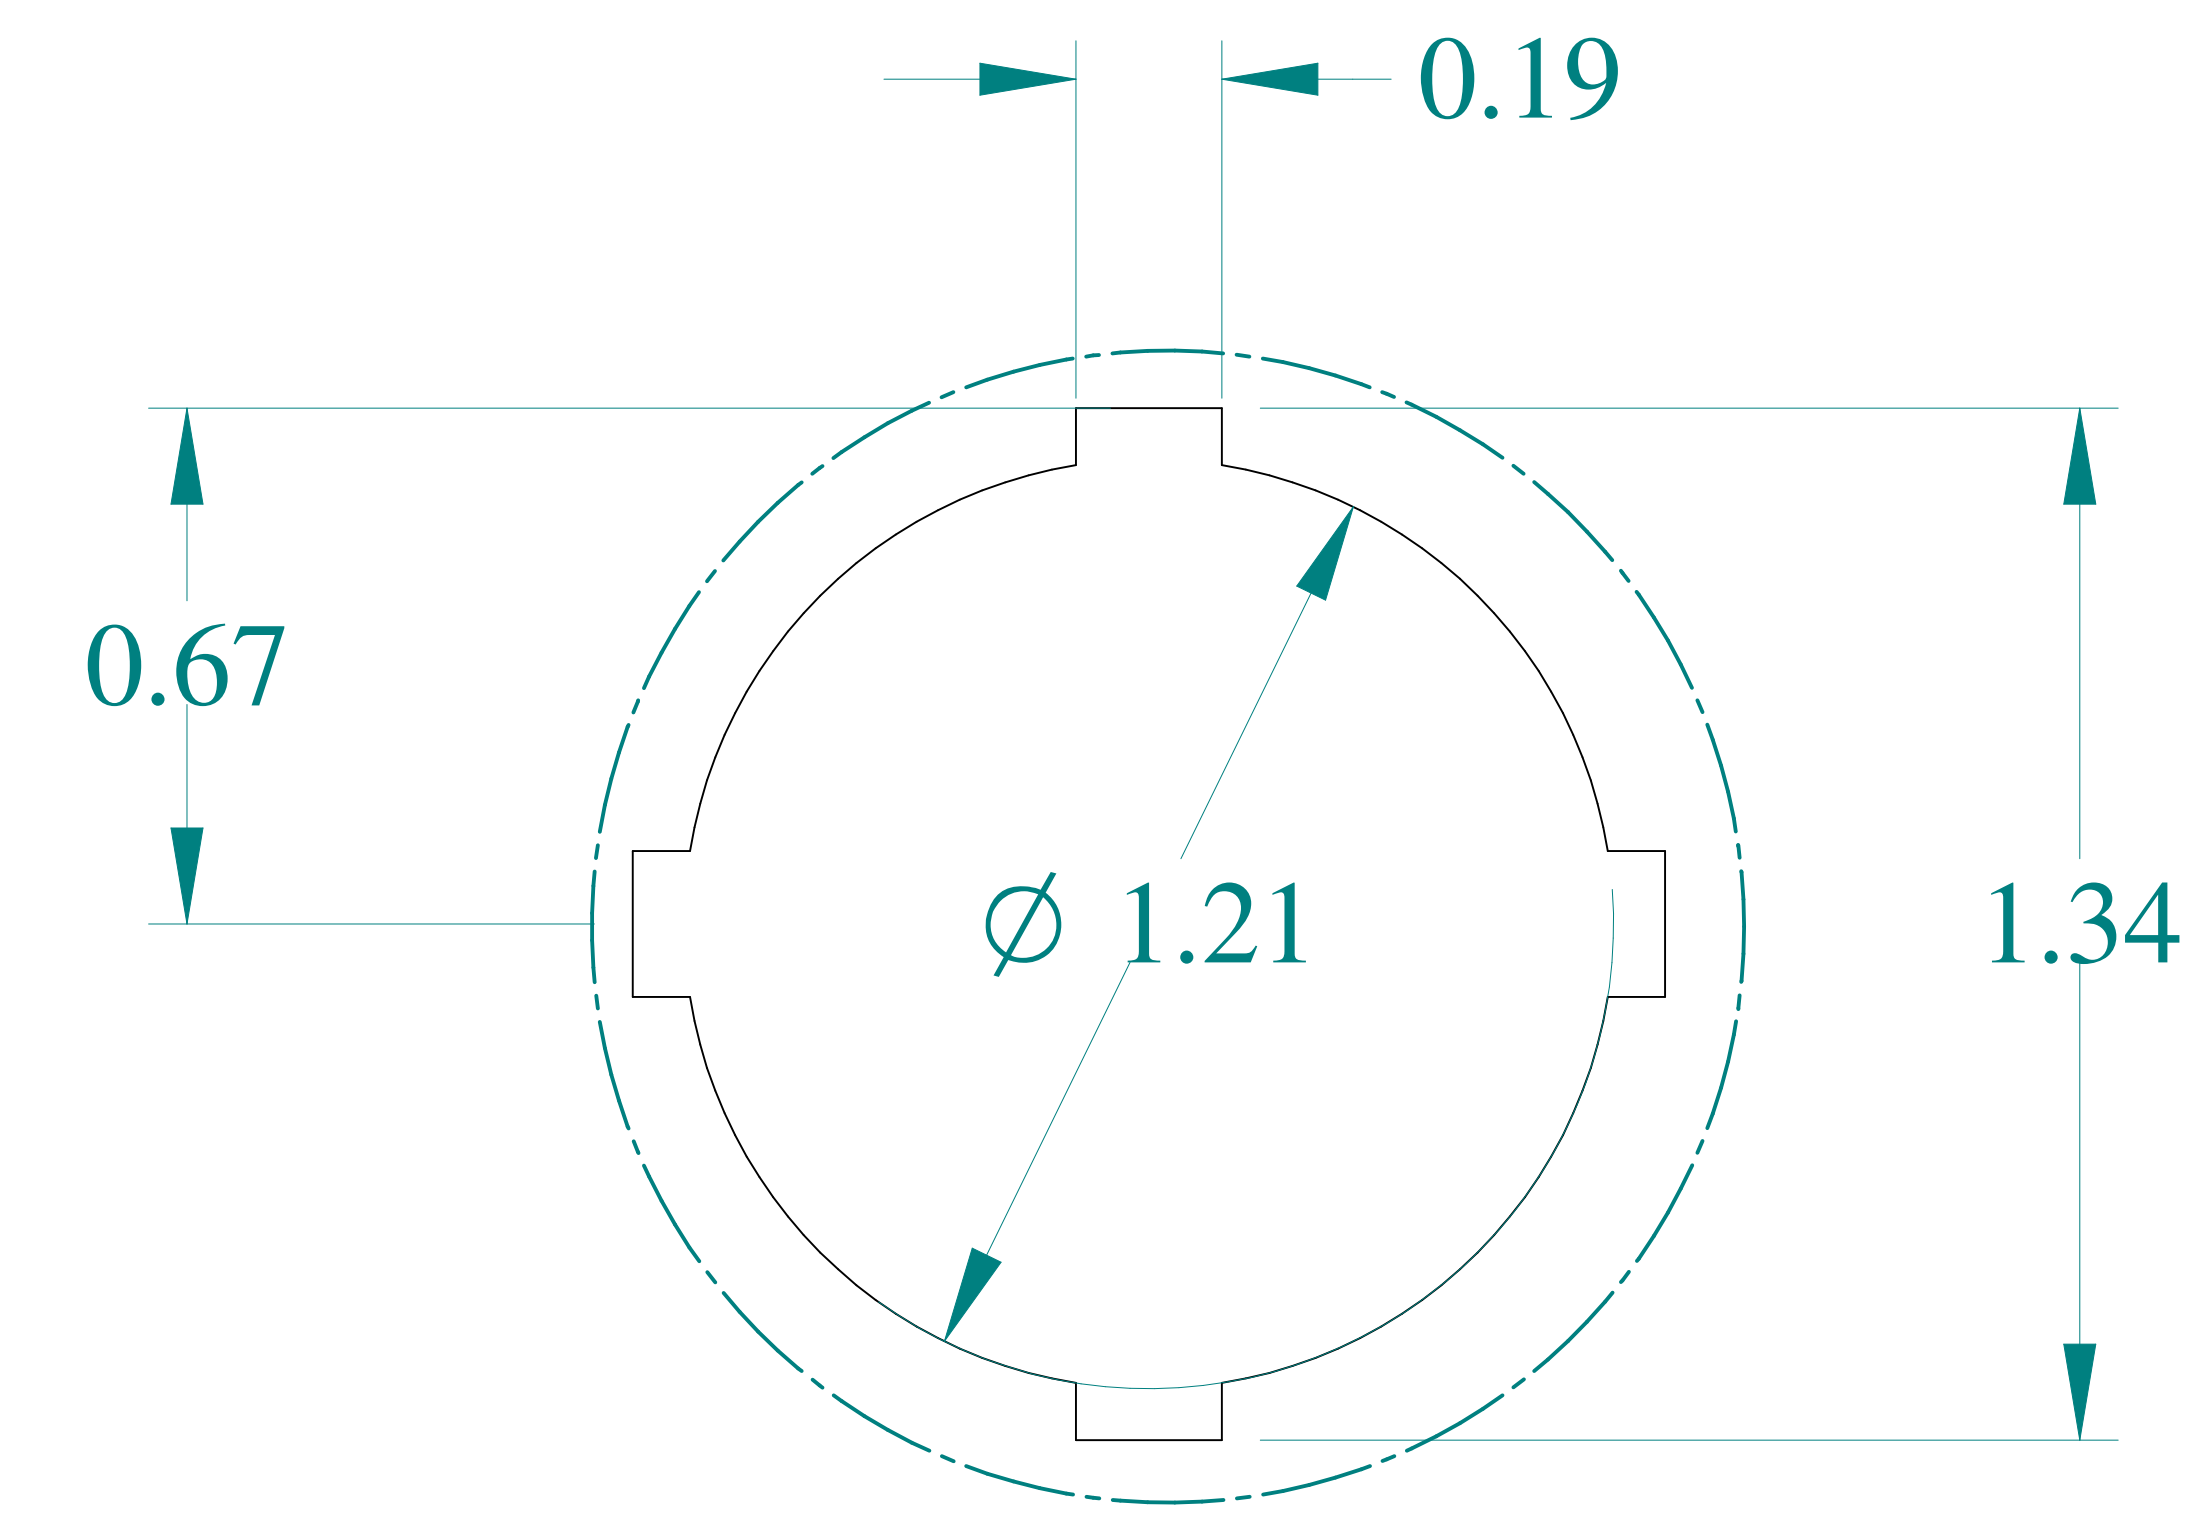

TOP VIEW

DETAIL Z
TYP

ISOMETRIC VIEWS

SIDE VIEW

FRONT VIEW

SIDE VIEW

BACK VIEW

BOTTOM VIEW

Data subject to change without notice.

Part # : 1437C

Date : Mar. 24, 2019

Link: www.hammmfg.com/1437C