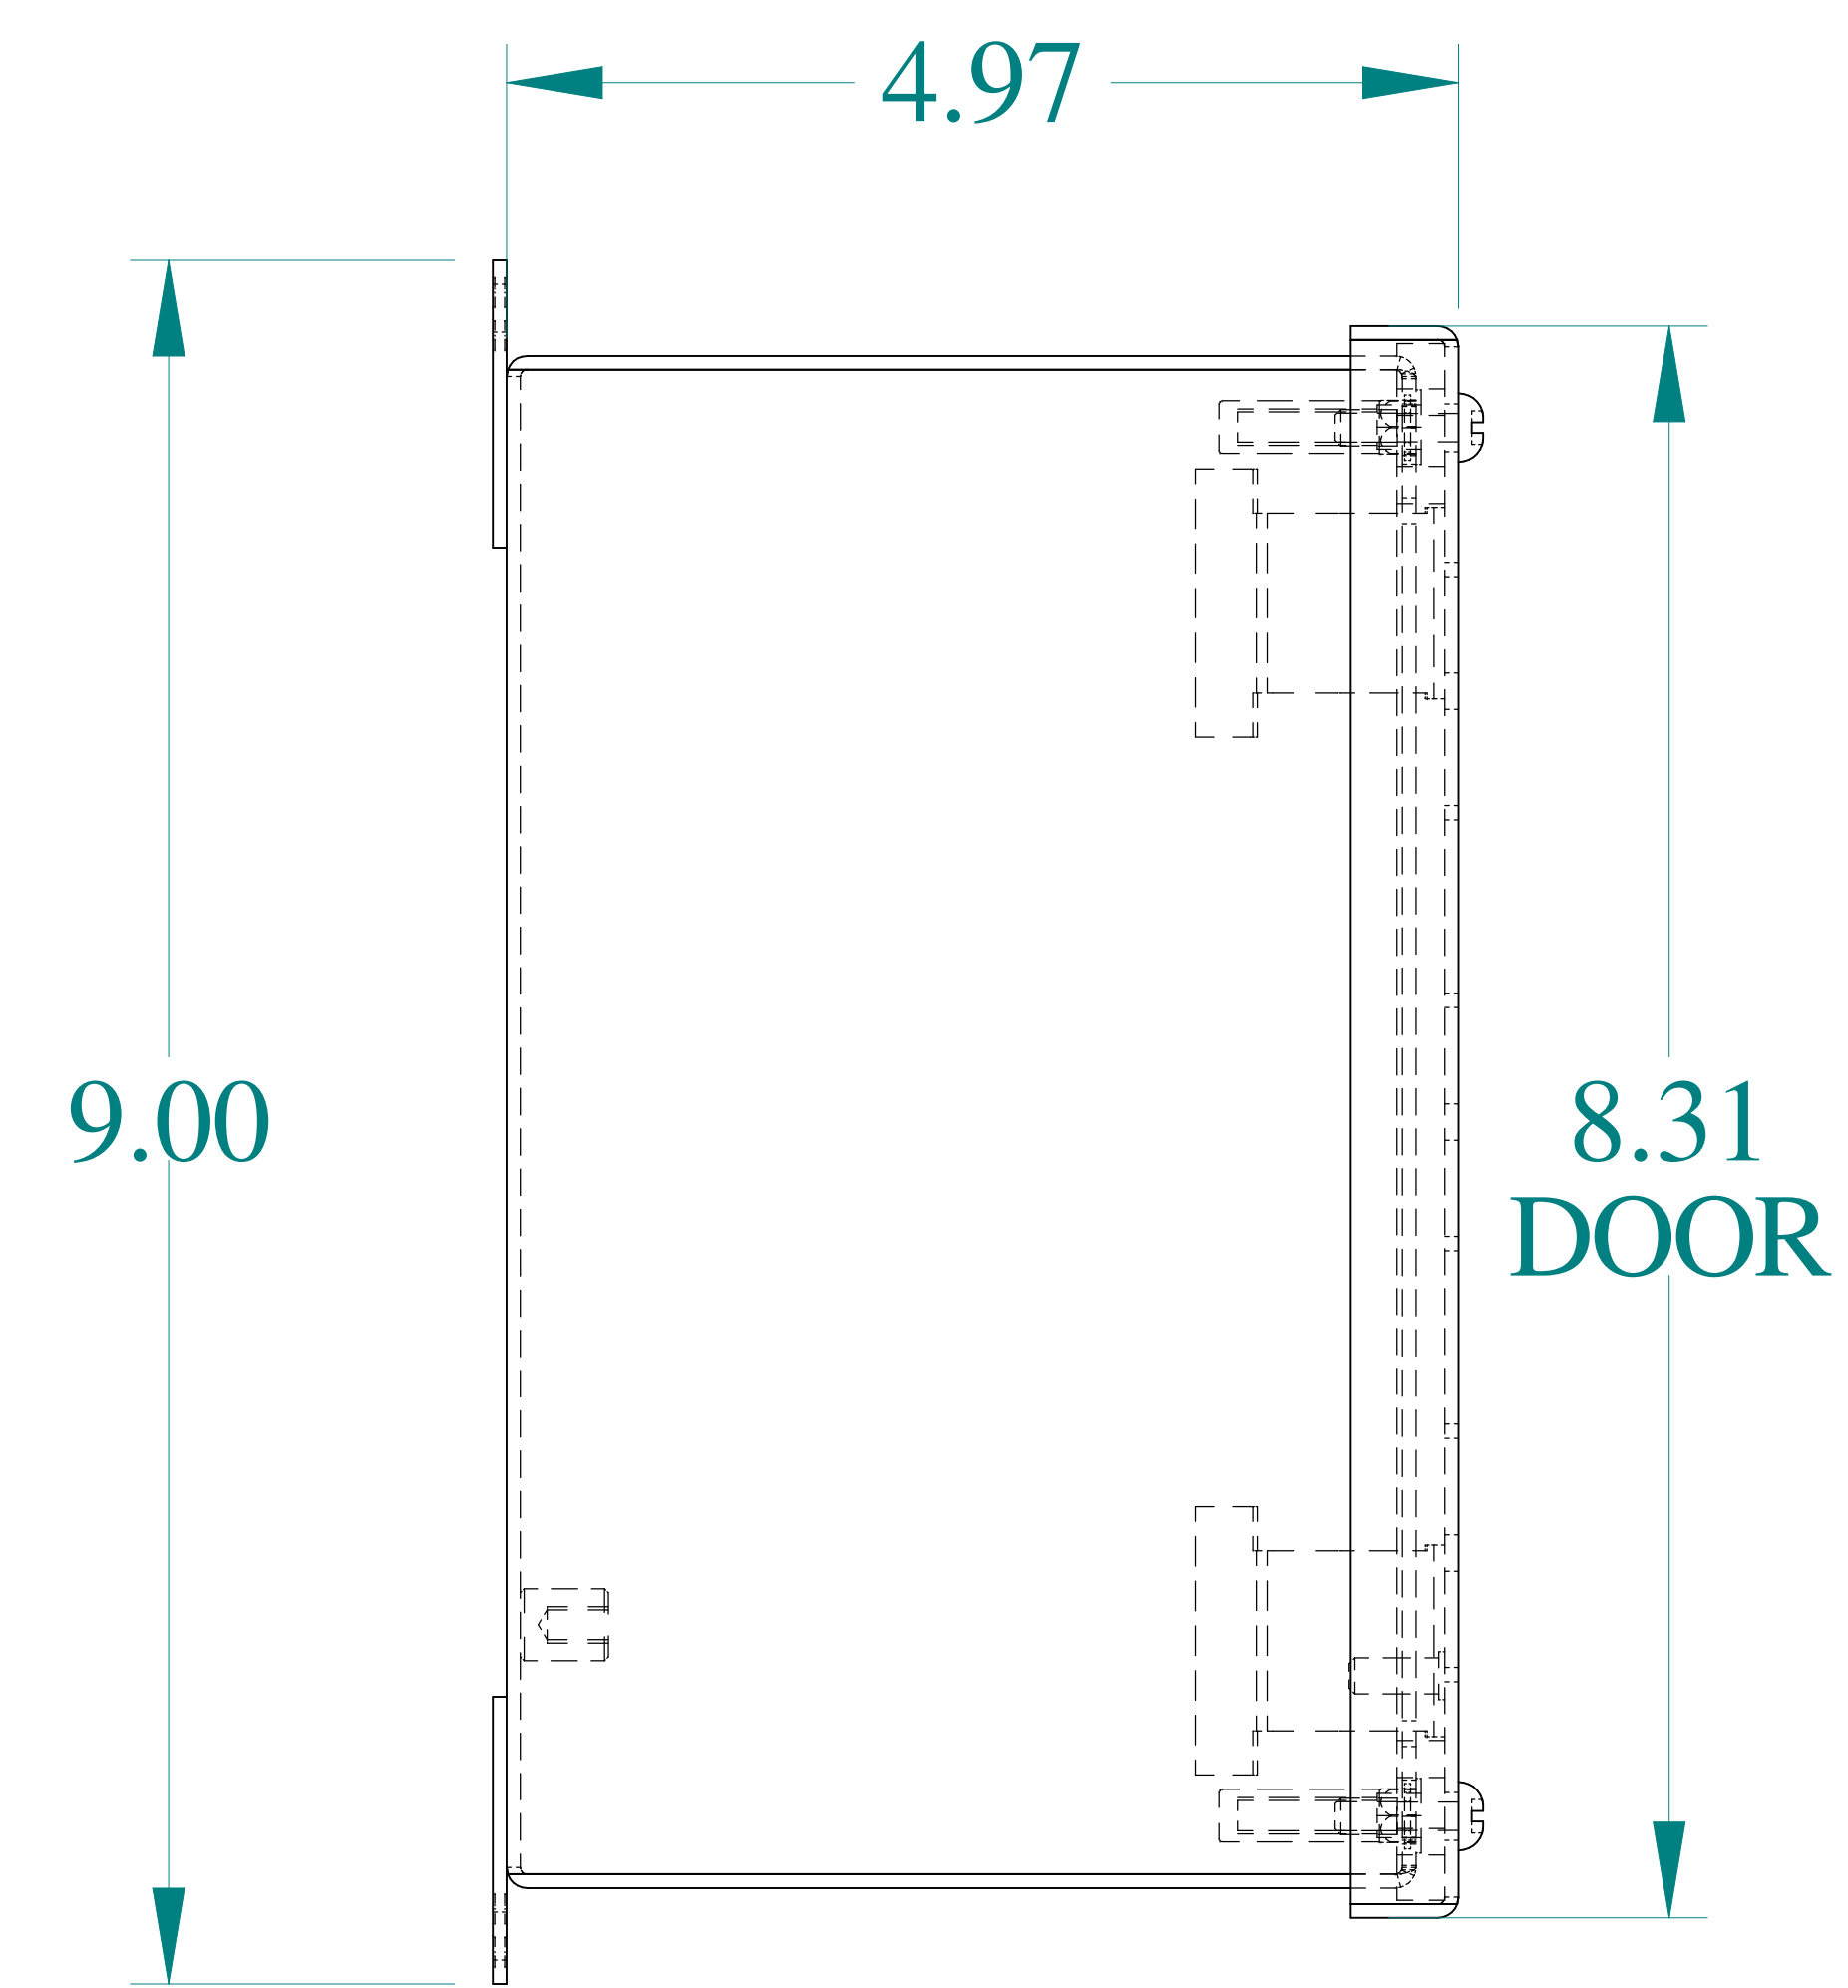

TOP VIEW

DETAIL Z
TYP

ISOMETRIC VIEWS

SIDE VIEW

FRONT VIEW

SIDE VIEW

BACK VIEW

BOTTOM VIEW

Data subject to change without notice.

Part # : 1437C

Date : Mar. 24, 2019

Link: www.hammmfg.com/1437C