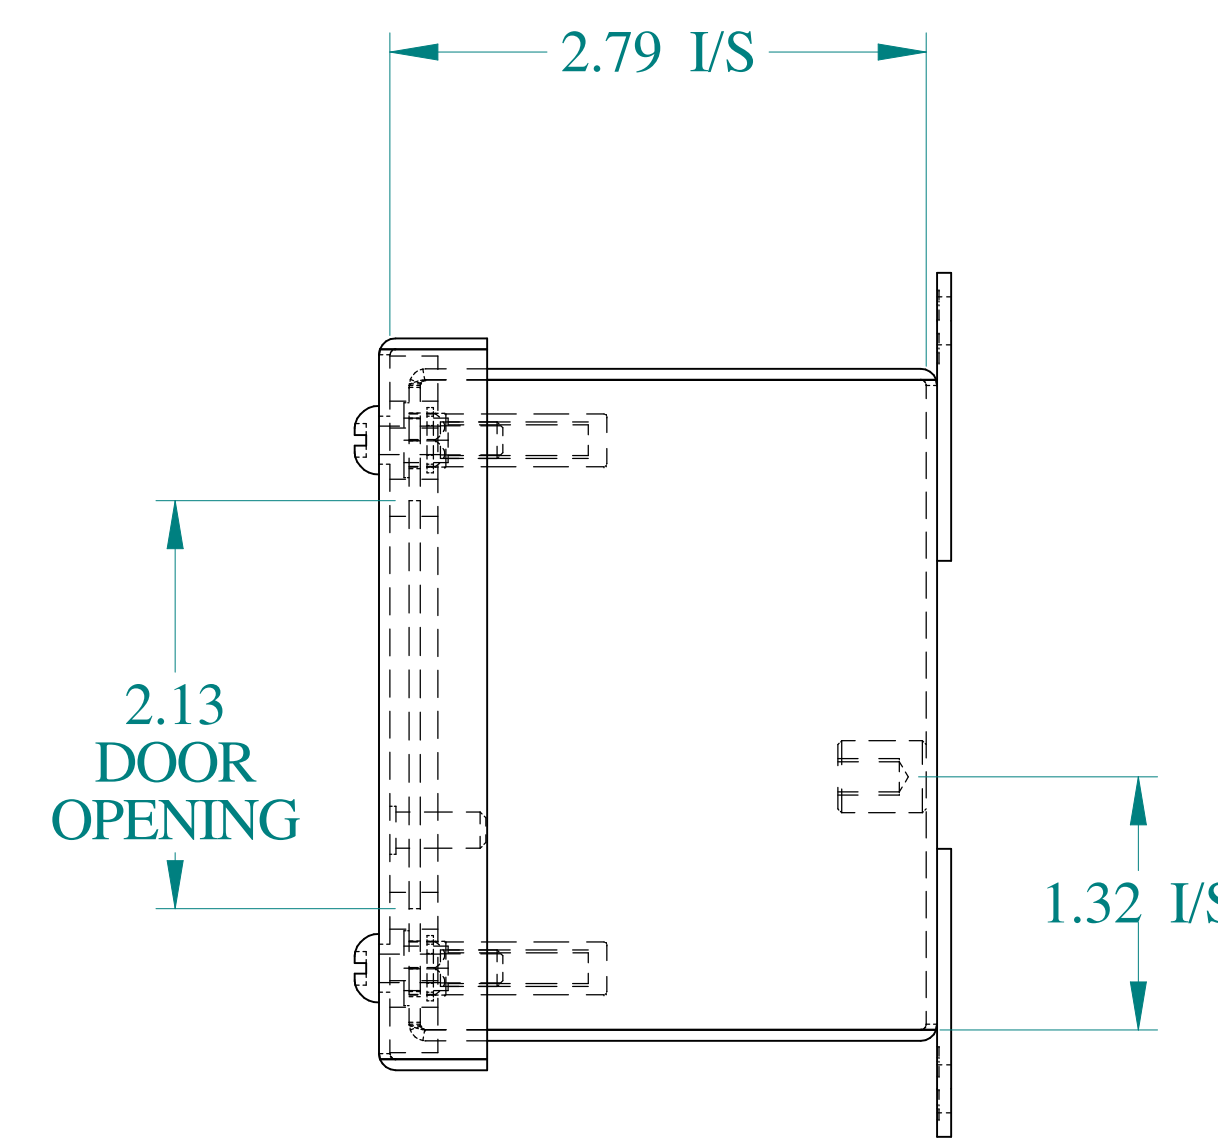

TOP VIEW

ISOMETRIC VIEWS

SIDE VIEW

FRONT VIEW

SIDE VIEW

BACK VIEW

BOTTOM VIEW

Data subject to change without notice.

Part # : 1436A

Date : Mar. 24, 2019

Link: www.hammmfg.com/1436A