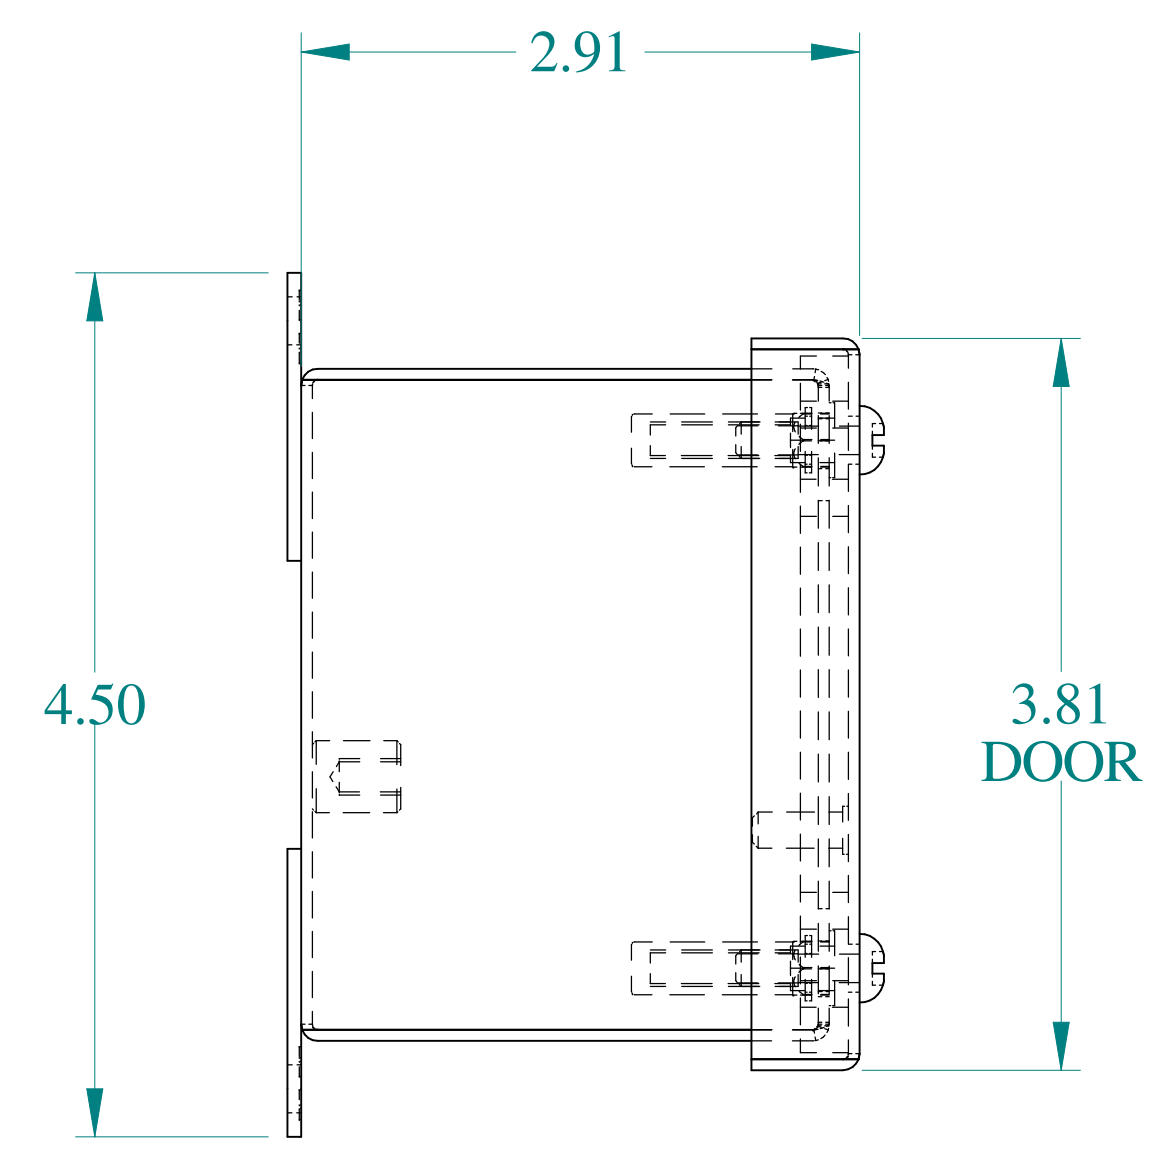

TOP VIEW

ISOMETRIC VIEWS

SIDE VIEW

FRONT VIEW

SIDE VIEW

BACK VIEW

BOTTOM VIEW

Data subject to change without notice.

Part # : 1436A

Date : Mar. 24, 2019

Link: www.hammmfg.com/1436A