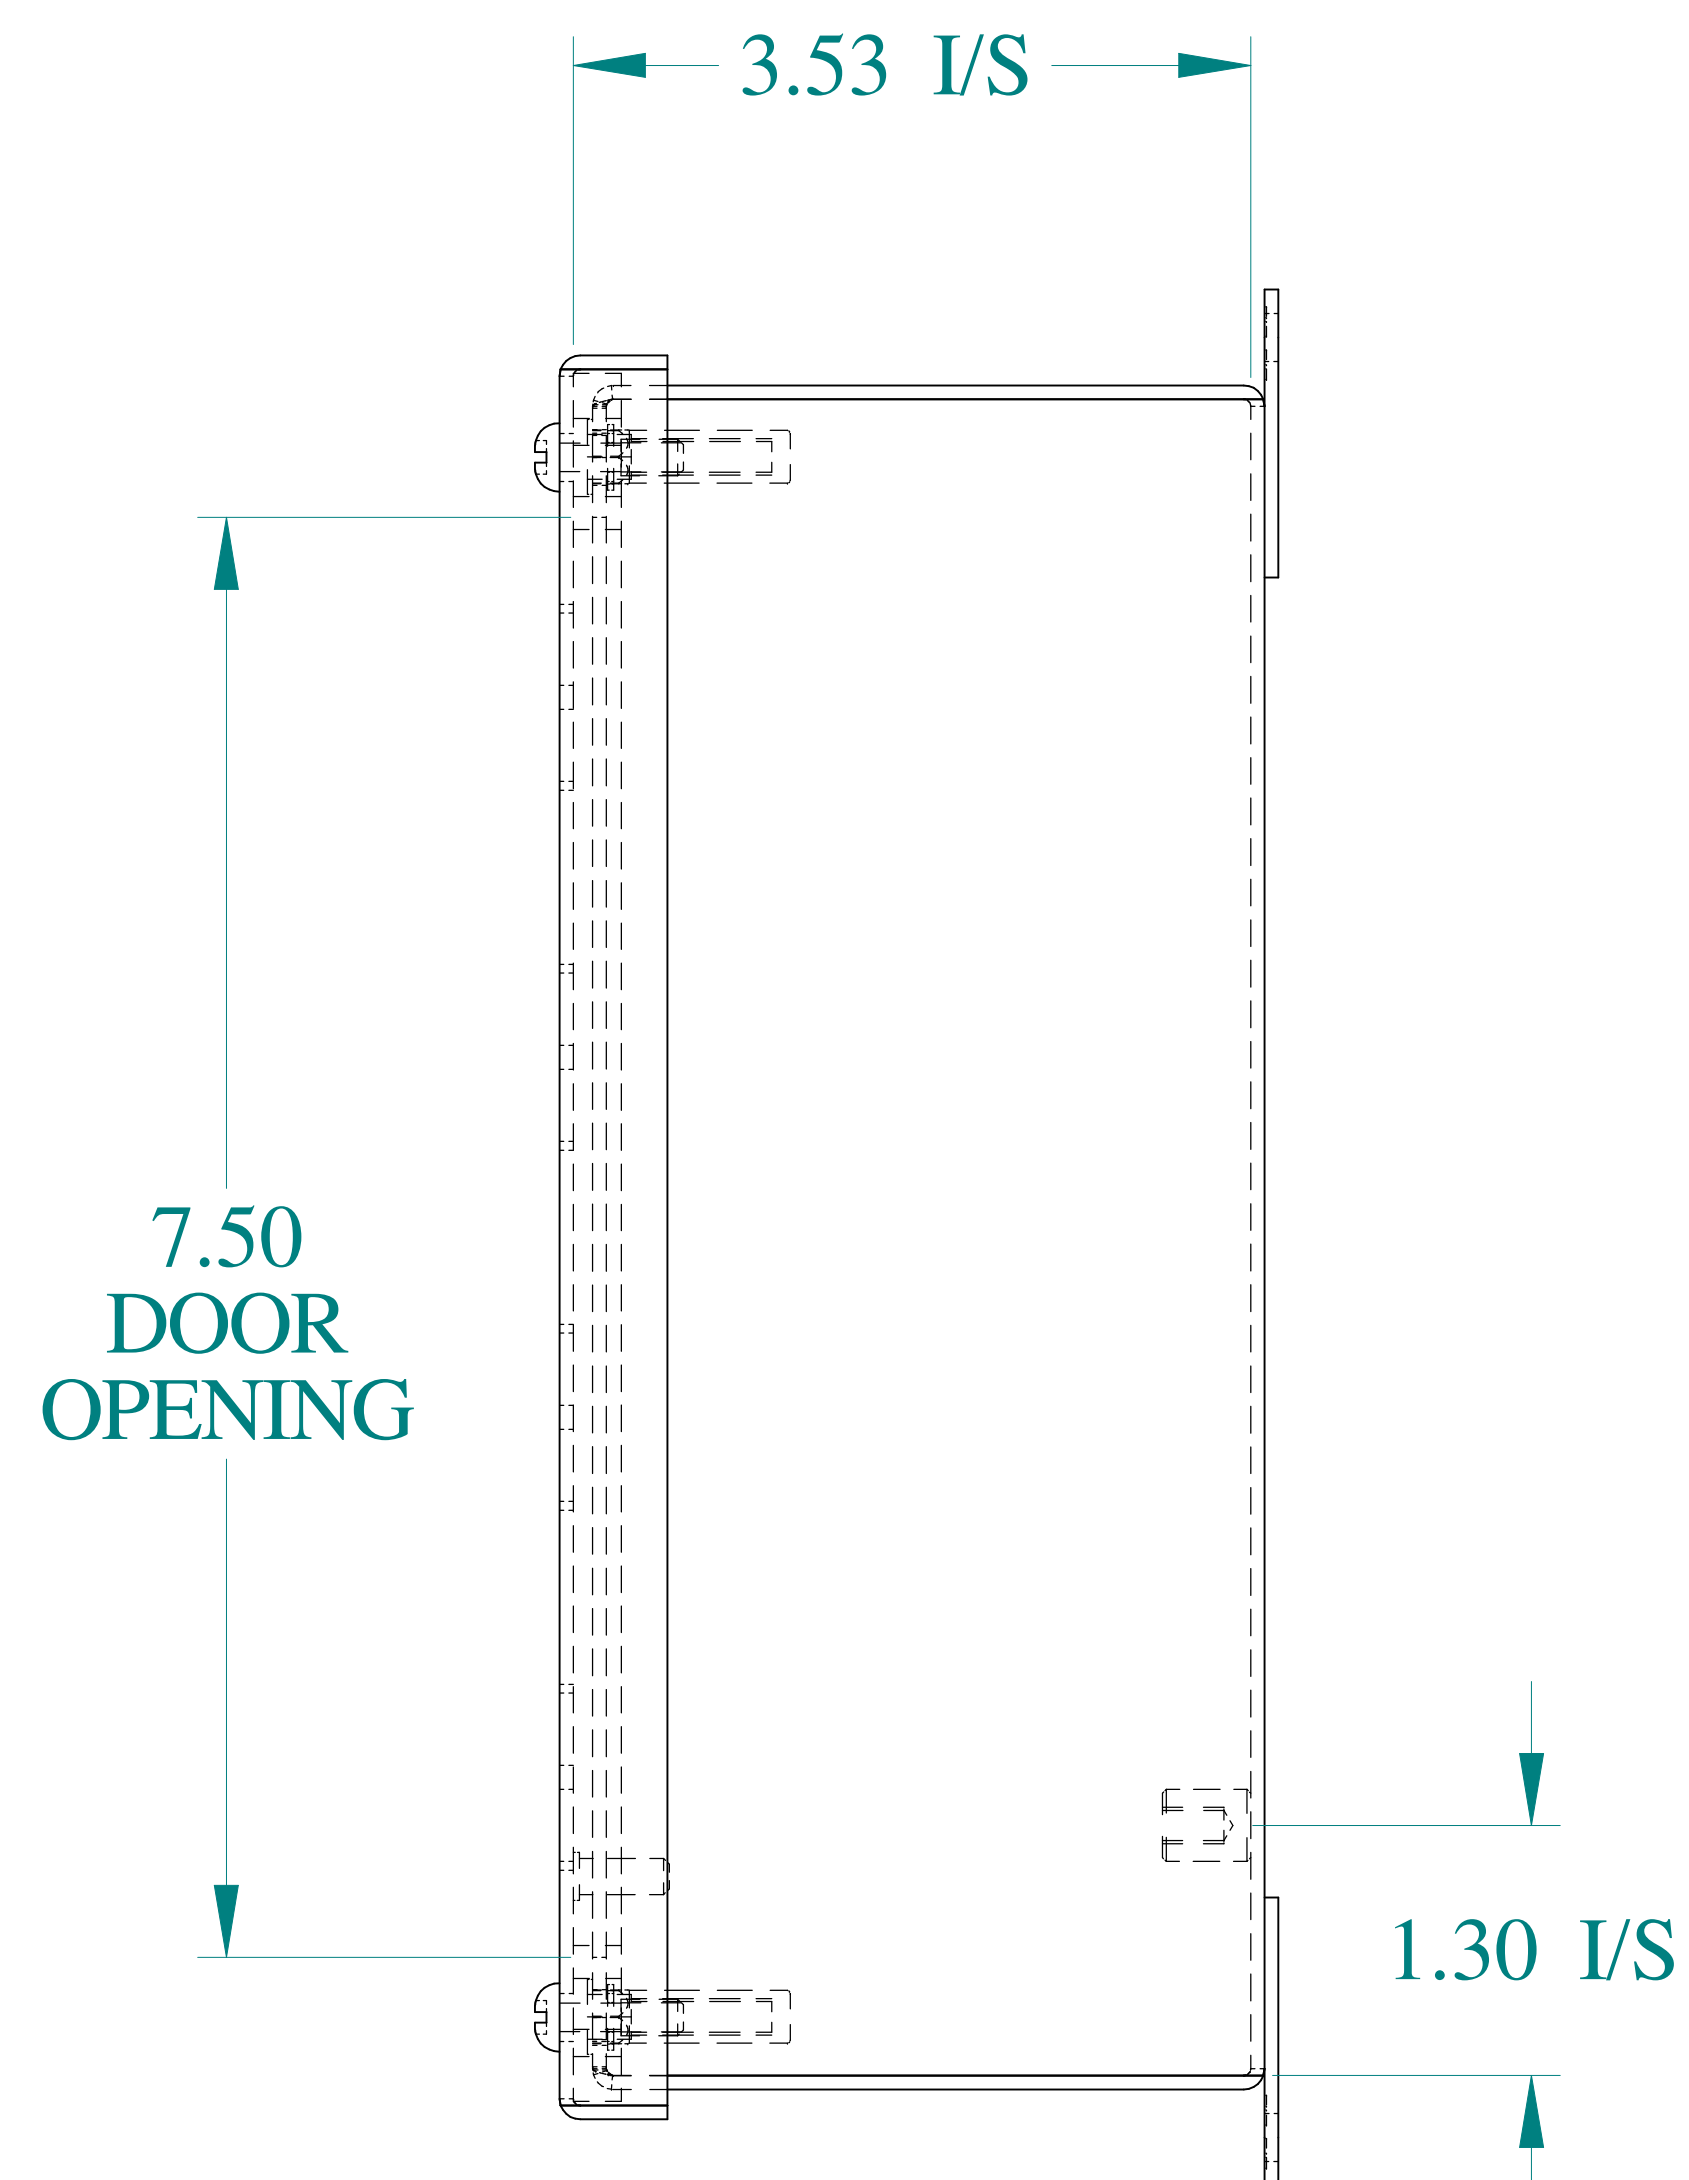

TOP VIEW

DETAIL Z  
TYP

ISOMETRIC VIEWS

SIDE VIEW

FRONT VIEW

GROUND STUD  
DOOR

SIDE VIEW

BACK VIEW

BOTTOM VIEW

GROUND STUD  
BODY

Data subject to change without notice.

Part # : MPB4

Date : Mar. 24, 2019

Link: [www.hamdfg.com/MPB4](http://www.hamdfg.com/MPB4)