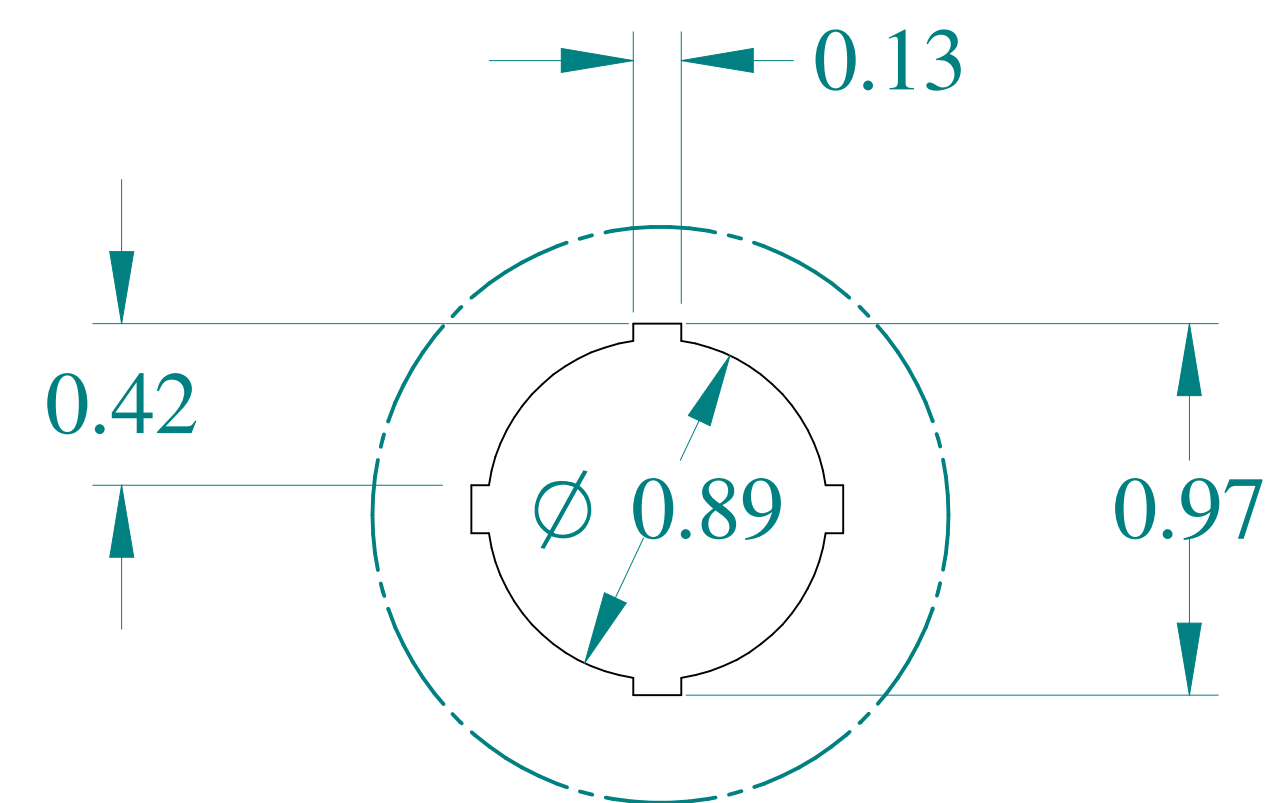

TOP VIEW

DETAIL Z  
TYP

ISOMETRIC VIEWS

SIDE VIEW

FRONT VIEW

GROUND STUD  
DOOR

SIDE VIEW

BACK VIEW

BOTTOM VIEW

GROUND STUD  
BODY

Data subject to change without notice.

Part # : MPB4

Date : Mar. 24, 2019

Link: [www.hamdfg.com/MPB4](http://www.hamdfg.com/MPB4)