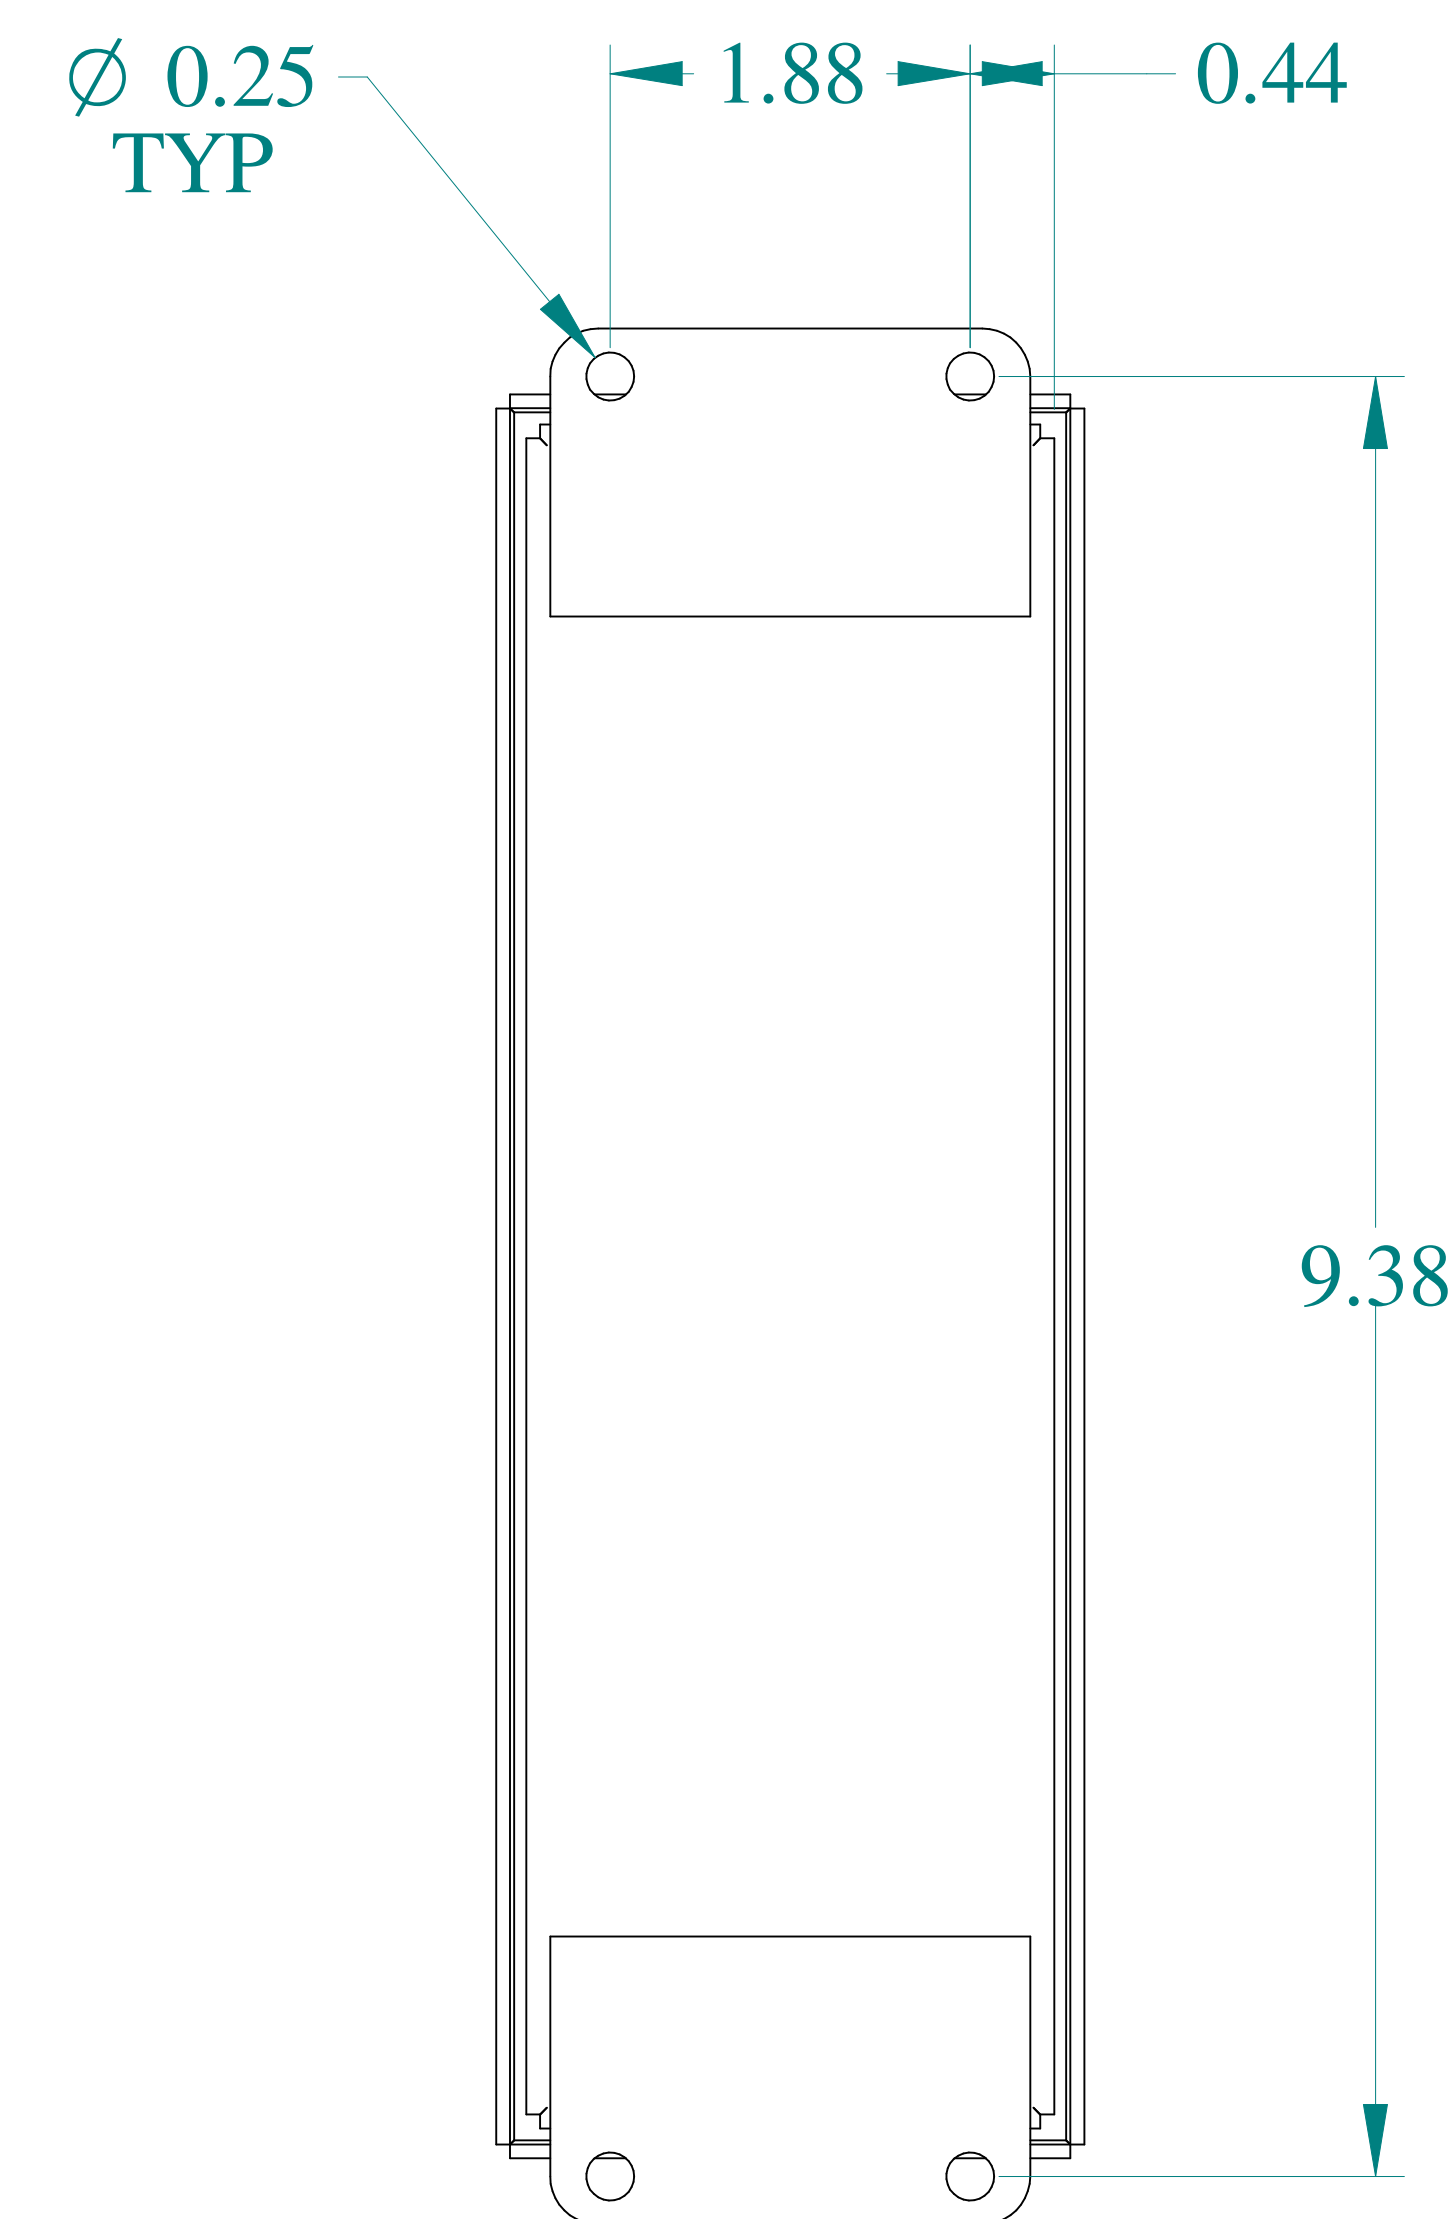

TOP VIEW

DETAIL Z  
TYP

ISOMETRIC VIEWS

SIDE VIEW

FRONT VIEW

GROUND STUD  
DOOR

SIDE VIEW

BACK VIEW

BOTTOM VIEW

GROUND STUD  
BODY

Data subject to change without notice.

Part # : MPB4

Date : Mar. 24, 2019

Link: [www.hamdfg.com/MPB4](http://www.hamdfg.com/MPB4)