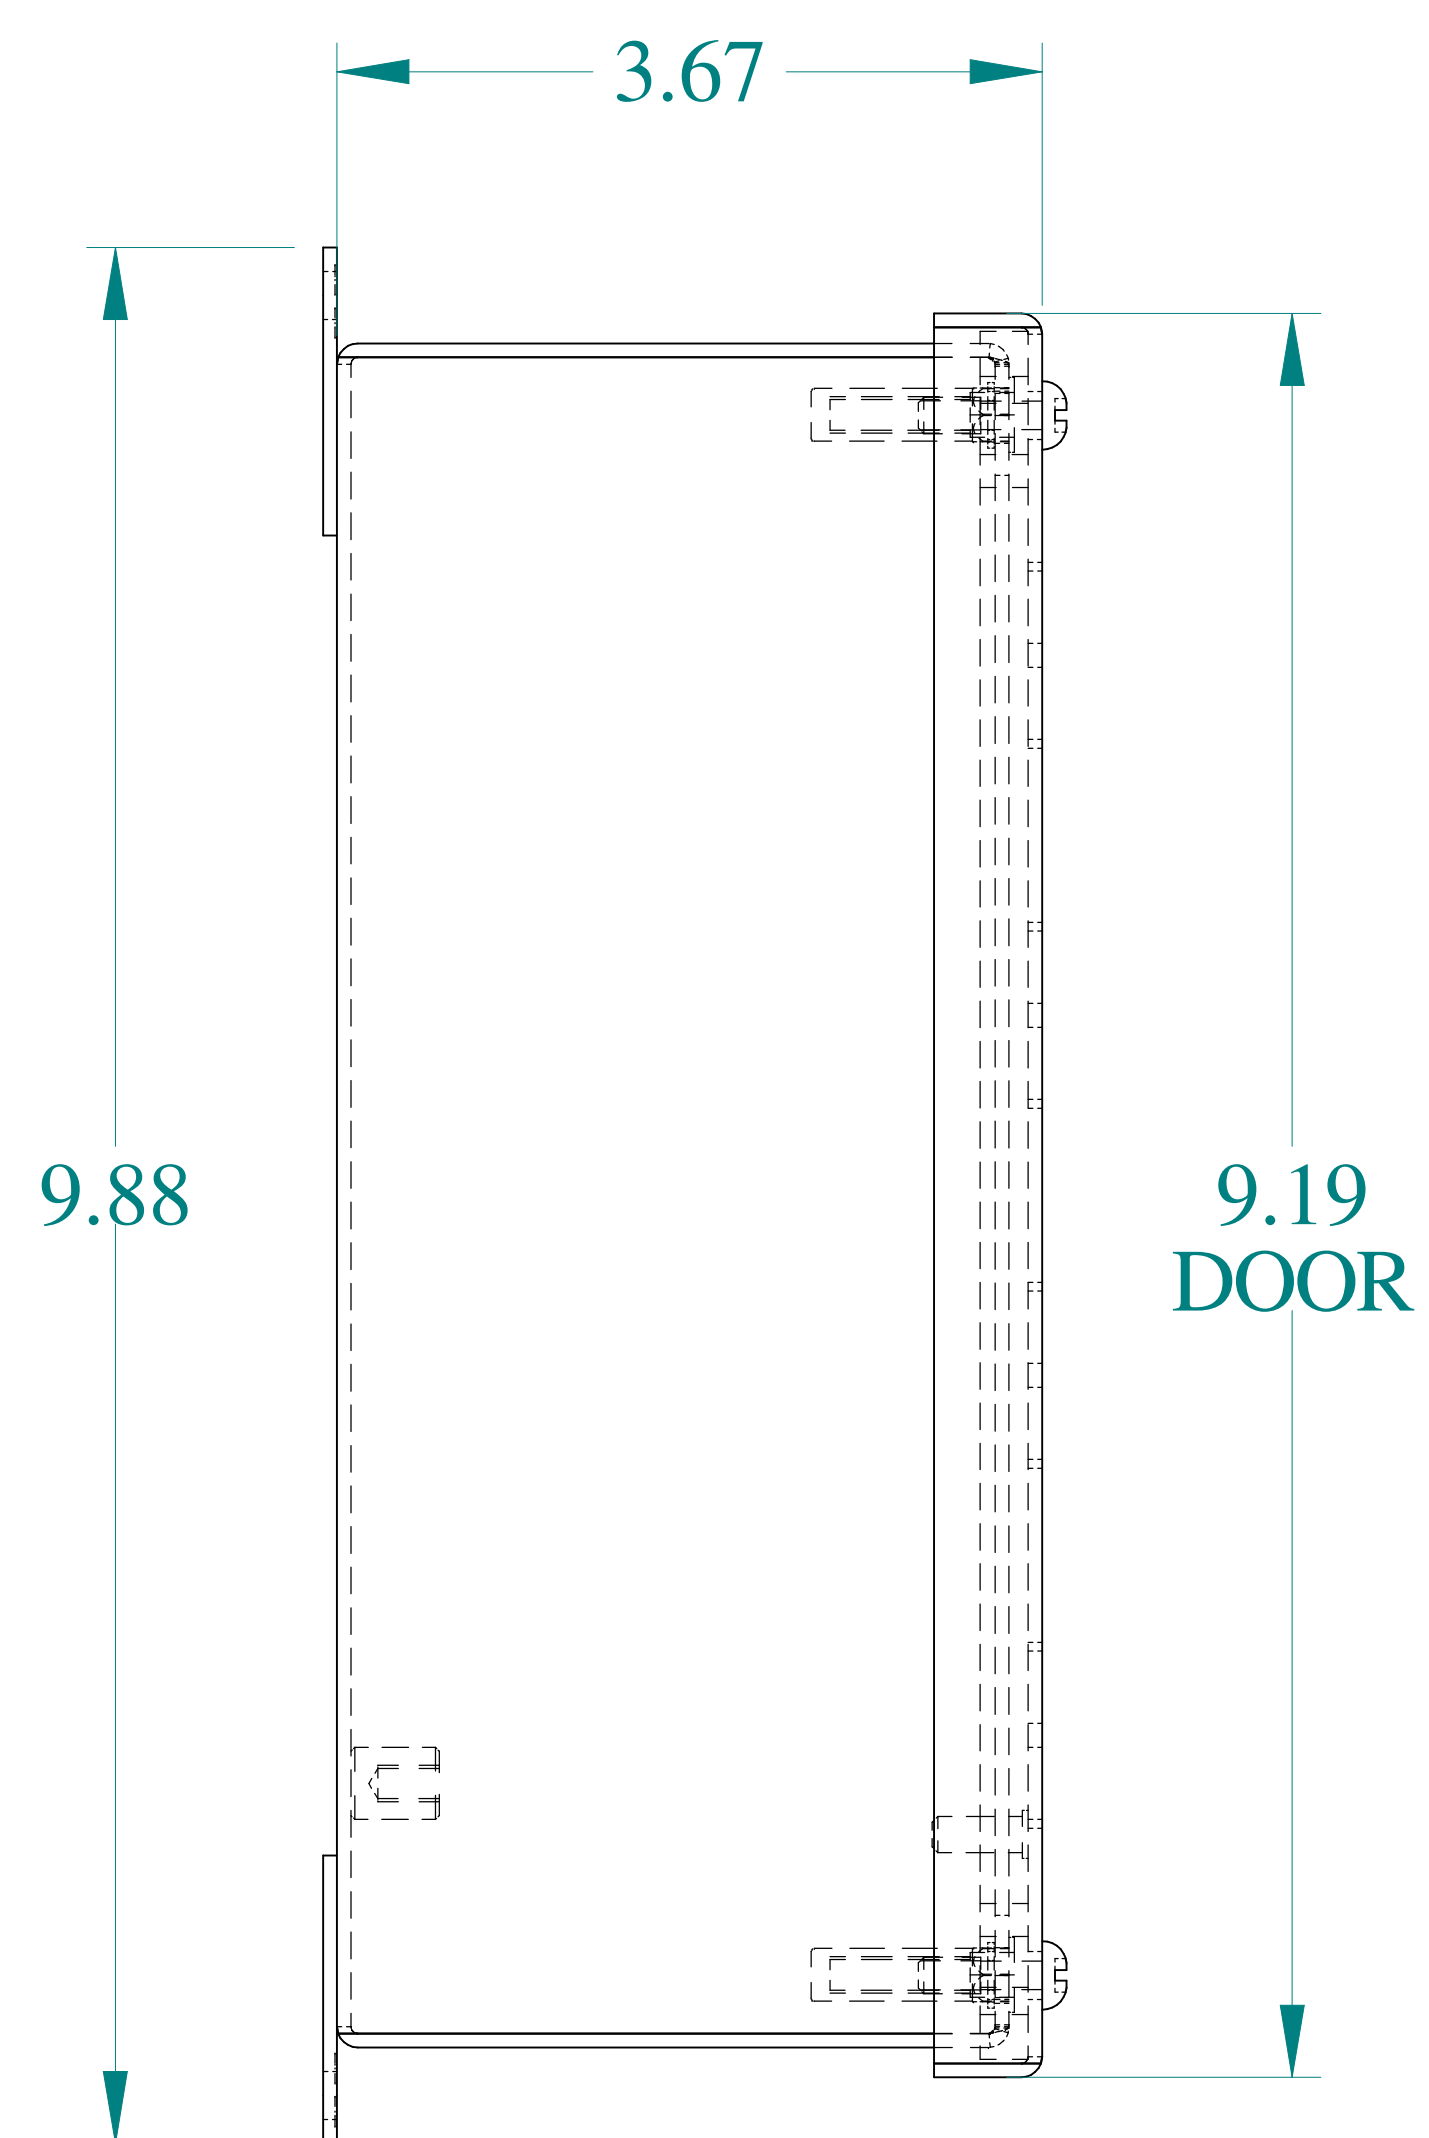

TOP VIEW

DETAIL Z  
TYP

ISOMETRIC VIEWS

SIDE VIEW

FRONT VIEW

GROUND STUD  
DOOR

SIDE VIEW

BACK VIEW

BOTTOM VIEW

GROUND STUD  
BODY

Data subject to change without notice.

Part # : MPB4

Date : Mar. 24, 2019

Link: [www.hamdfg.com/MPB4](http://www.hamdfg.com/MPB4)