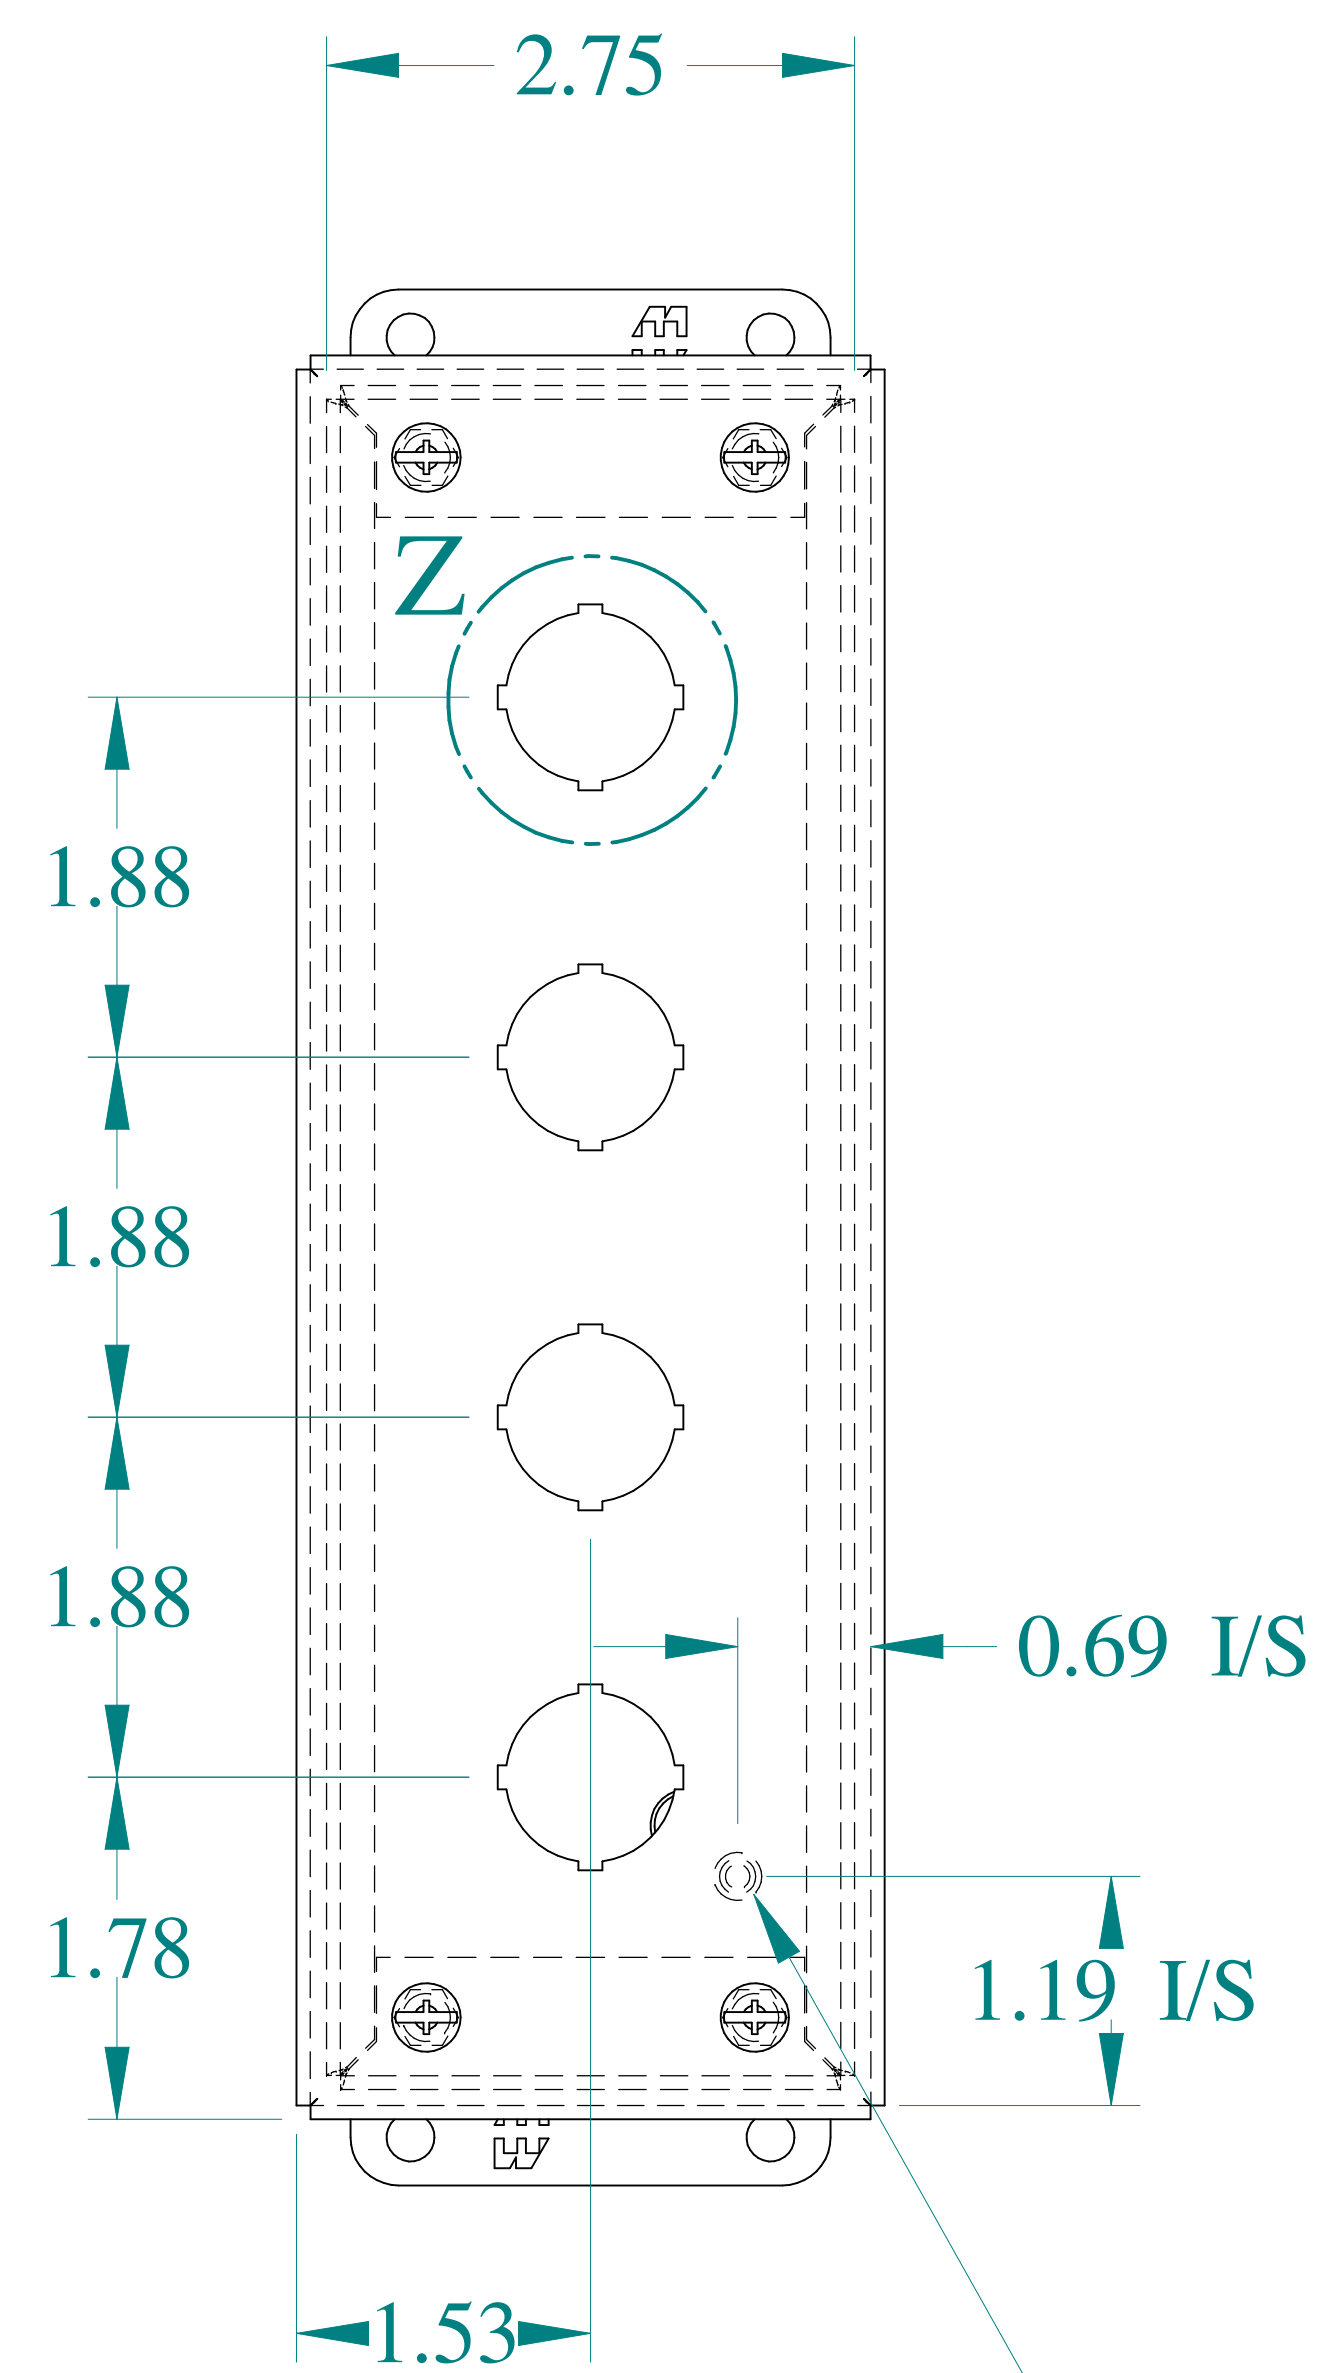

TOP VIEW

DETAIL Z  
TYP

ISOMETRIC VIEWS

SIDE VIEW

FRONT VIEW

GROUND STUD  
DOOR

SIDE VIEW

BACK VIEW

BOTTOM VIEW

GROUND STUD  
BODY

Data subject to change without notice.

Part # : MPB4

Date : Mar. 24, 2019

Link: [www.hamdfg.com/MPB4](http://www.hamdfg.com/MPB4)