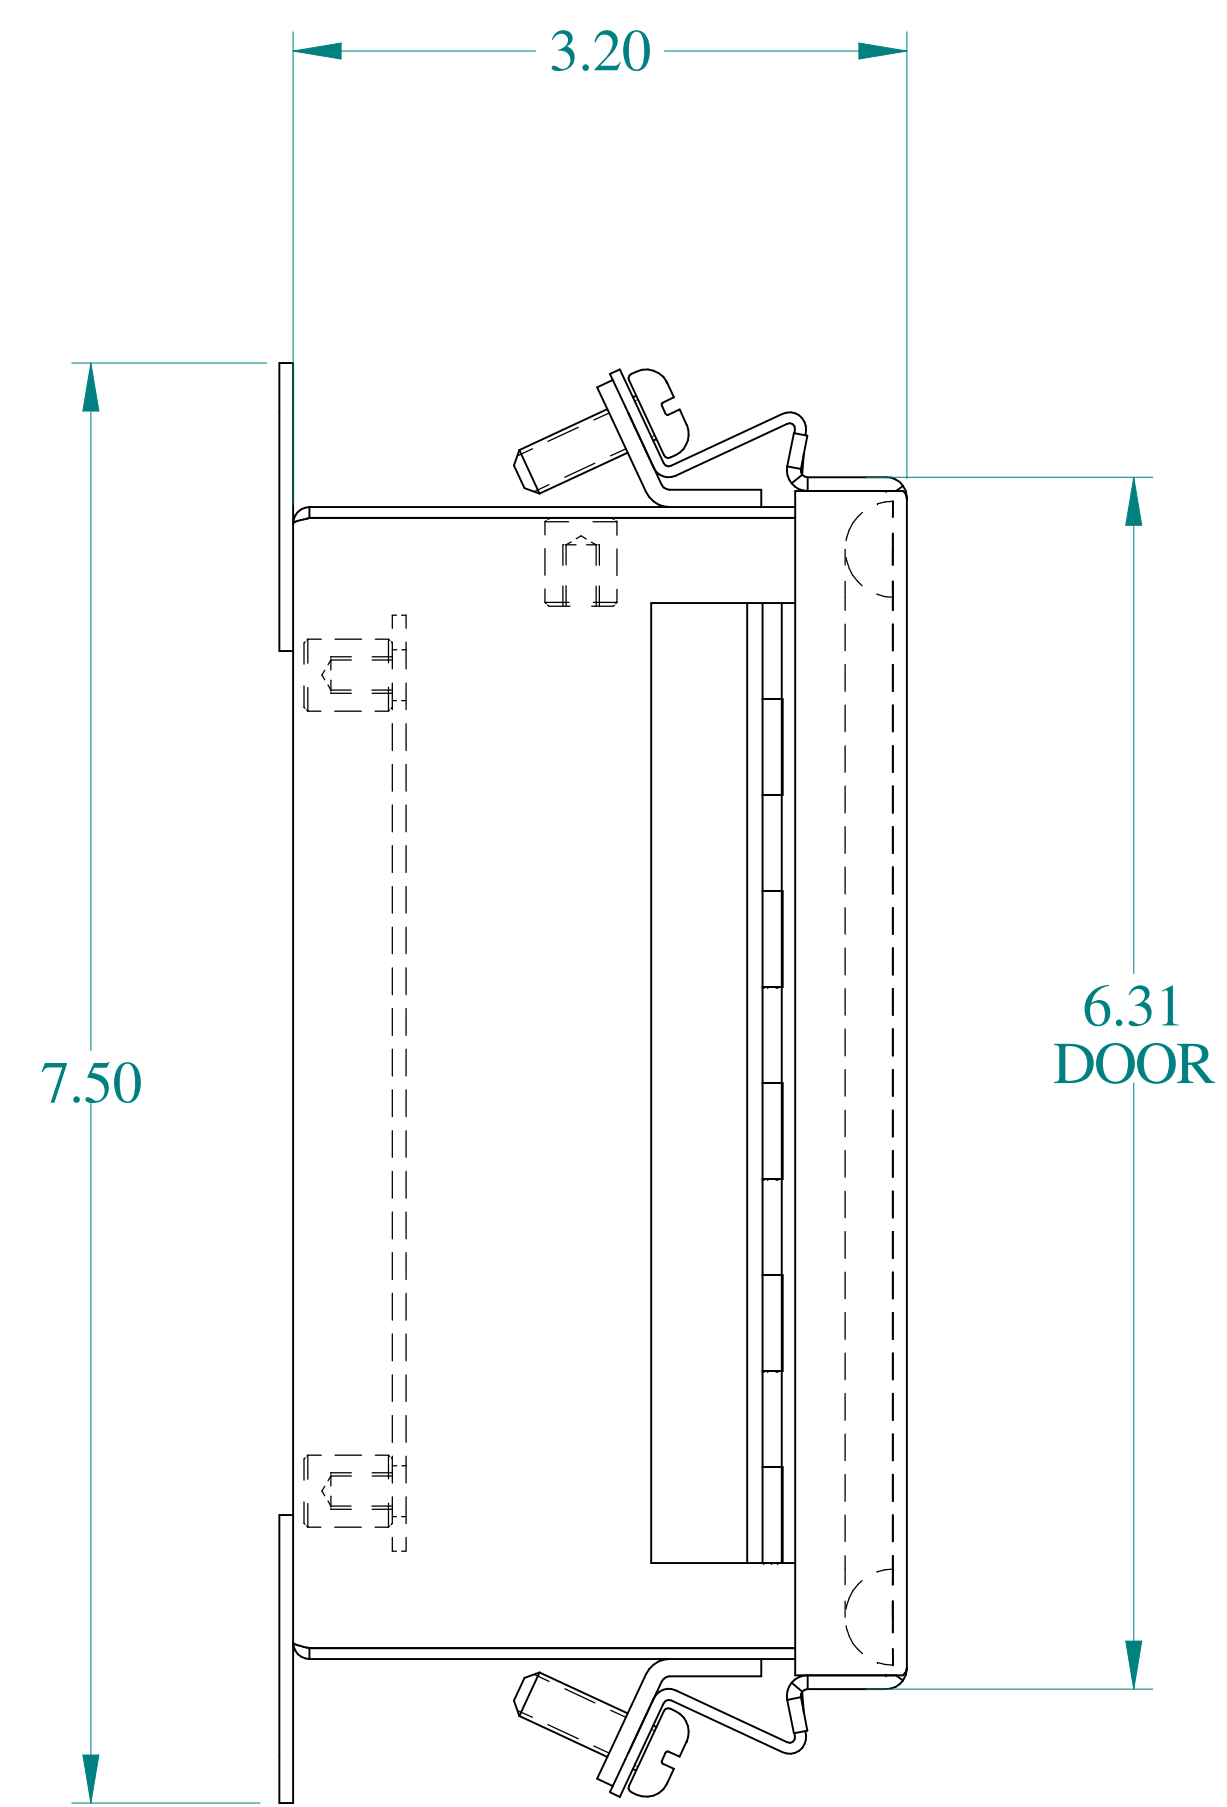

TOP VIEW

ISOMETRIC VIEWS

SIDE VIEW

FRONT VIEW

SIDE VIEW

BACK VIEW

BOTTOM VIEW

Data subject to change without notice.

Part #: 1414N4PHC

Date: Mar. 24, 2019

Link:www.hammfg.com/1414N4PHC