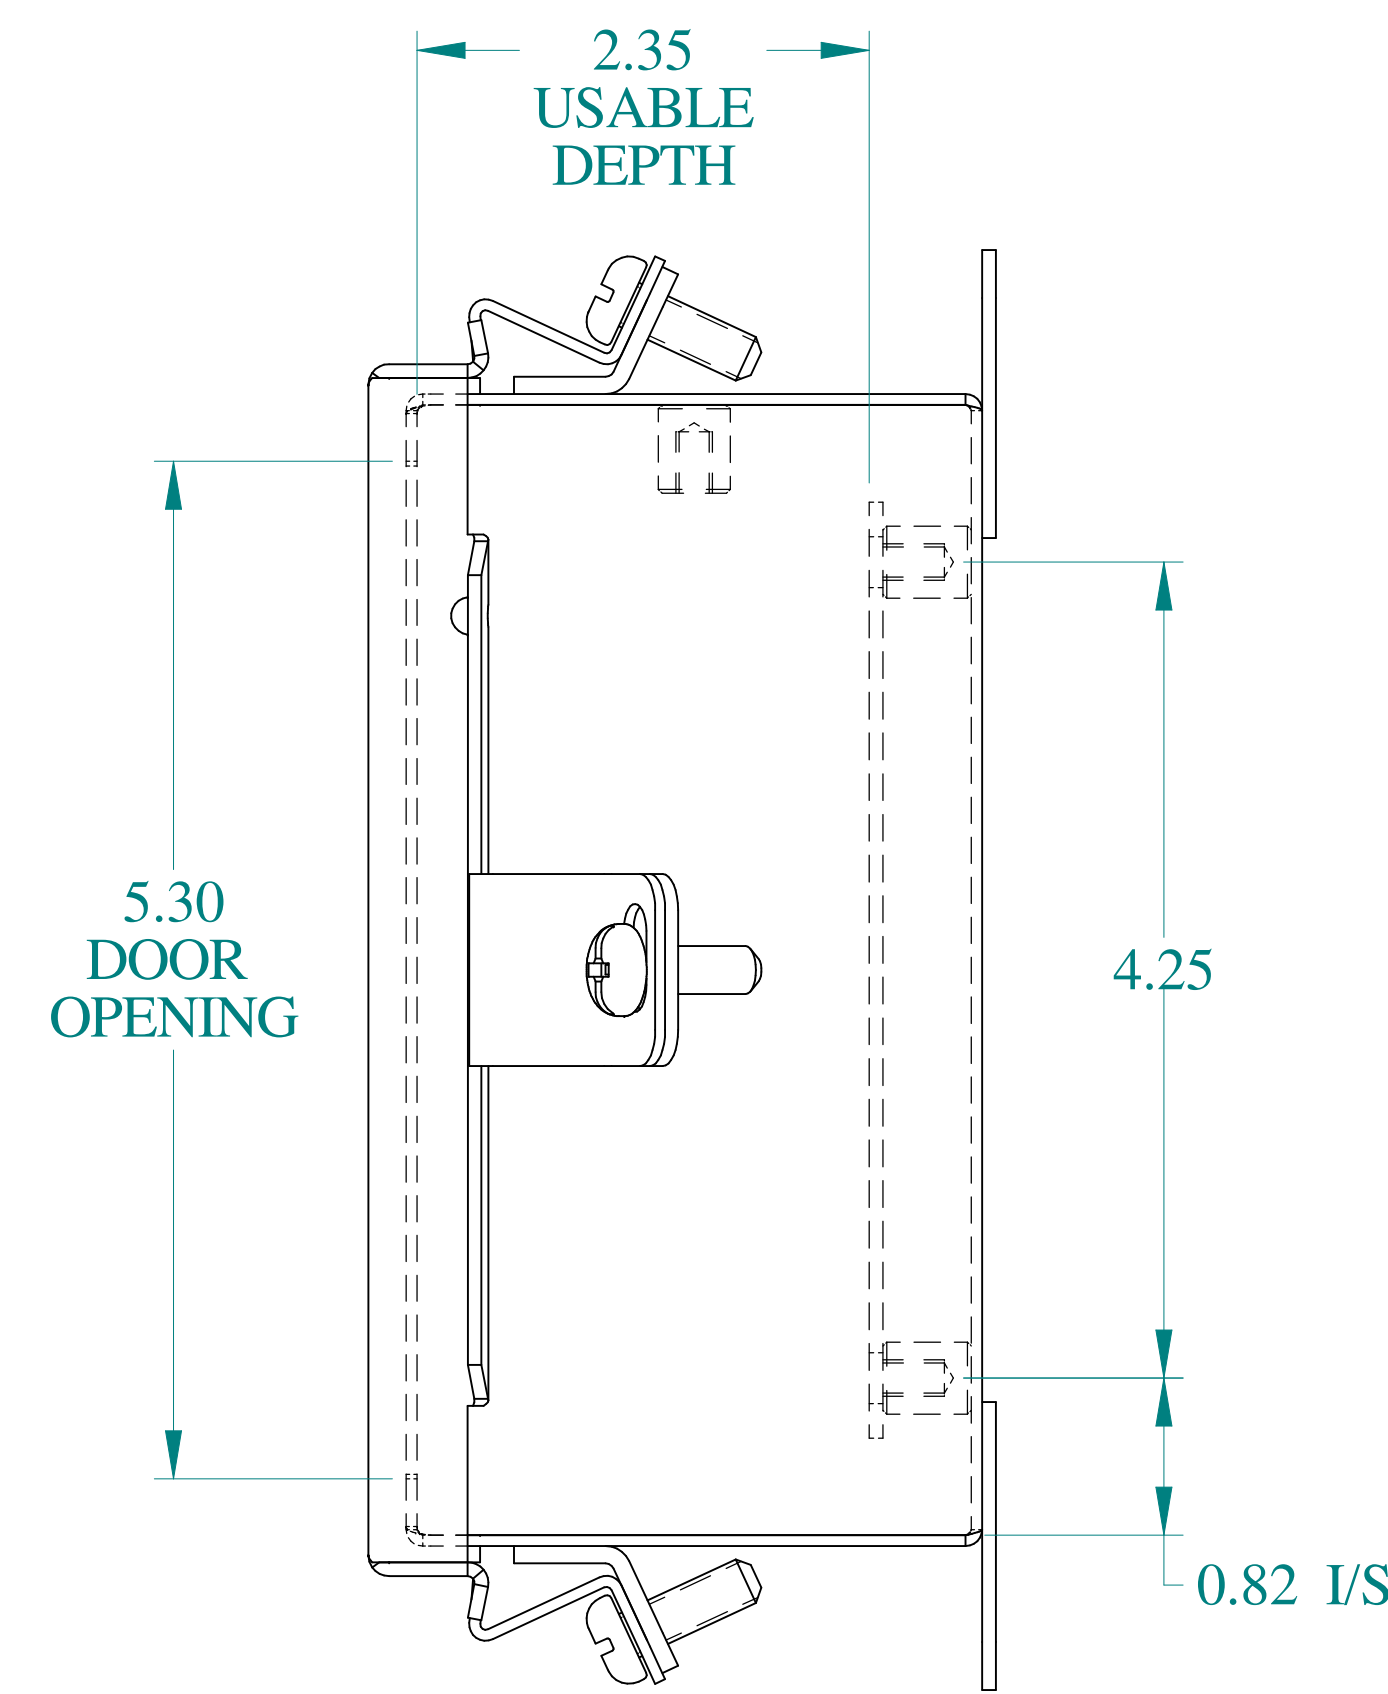

TOP VIEW

ISOMETRIC VIEWS

SIDE VIEW

FRONT VIEW

SIDE VIEW

BACK VIEW

BOTTOM VIEW

Data subject to change without notice.

Part #: 1414N4PHC

Date: Mar. 24, 2019

Link:www.hammfg.com/1414N4PHC