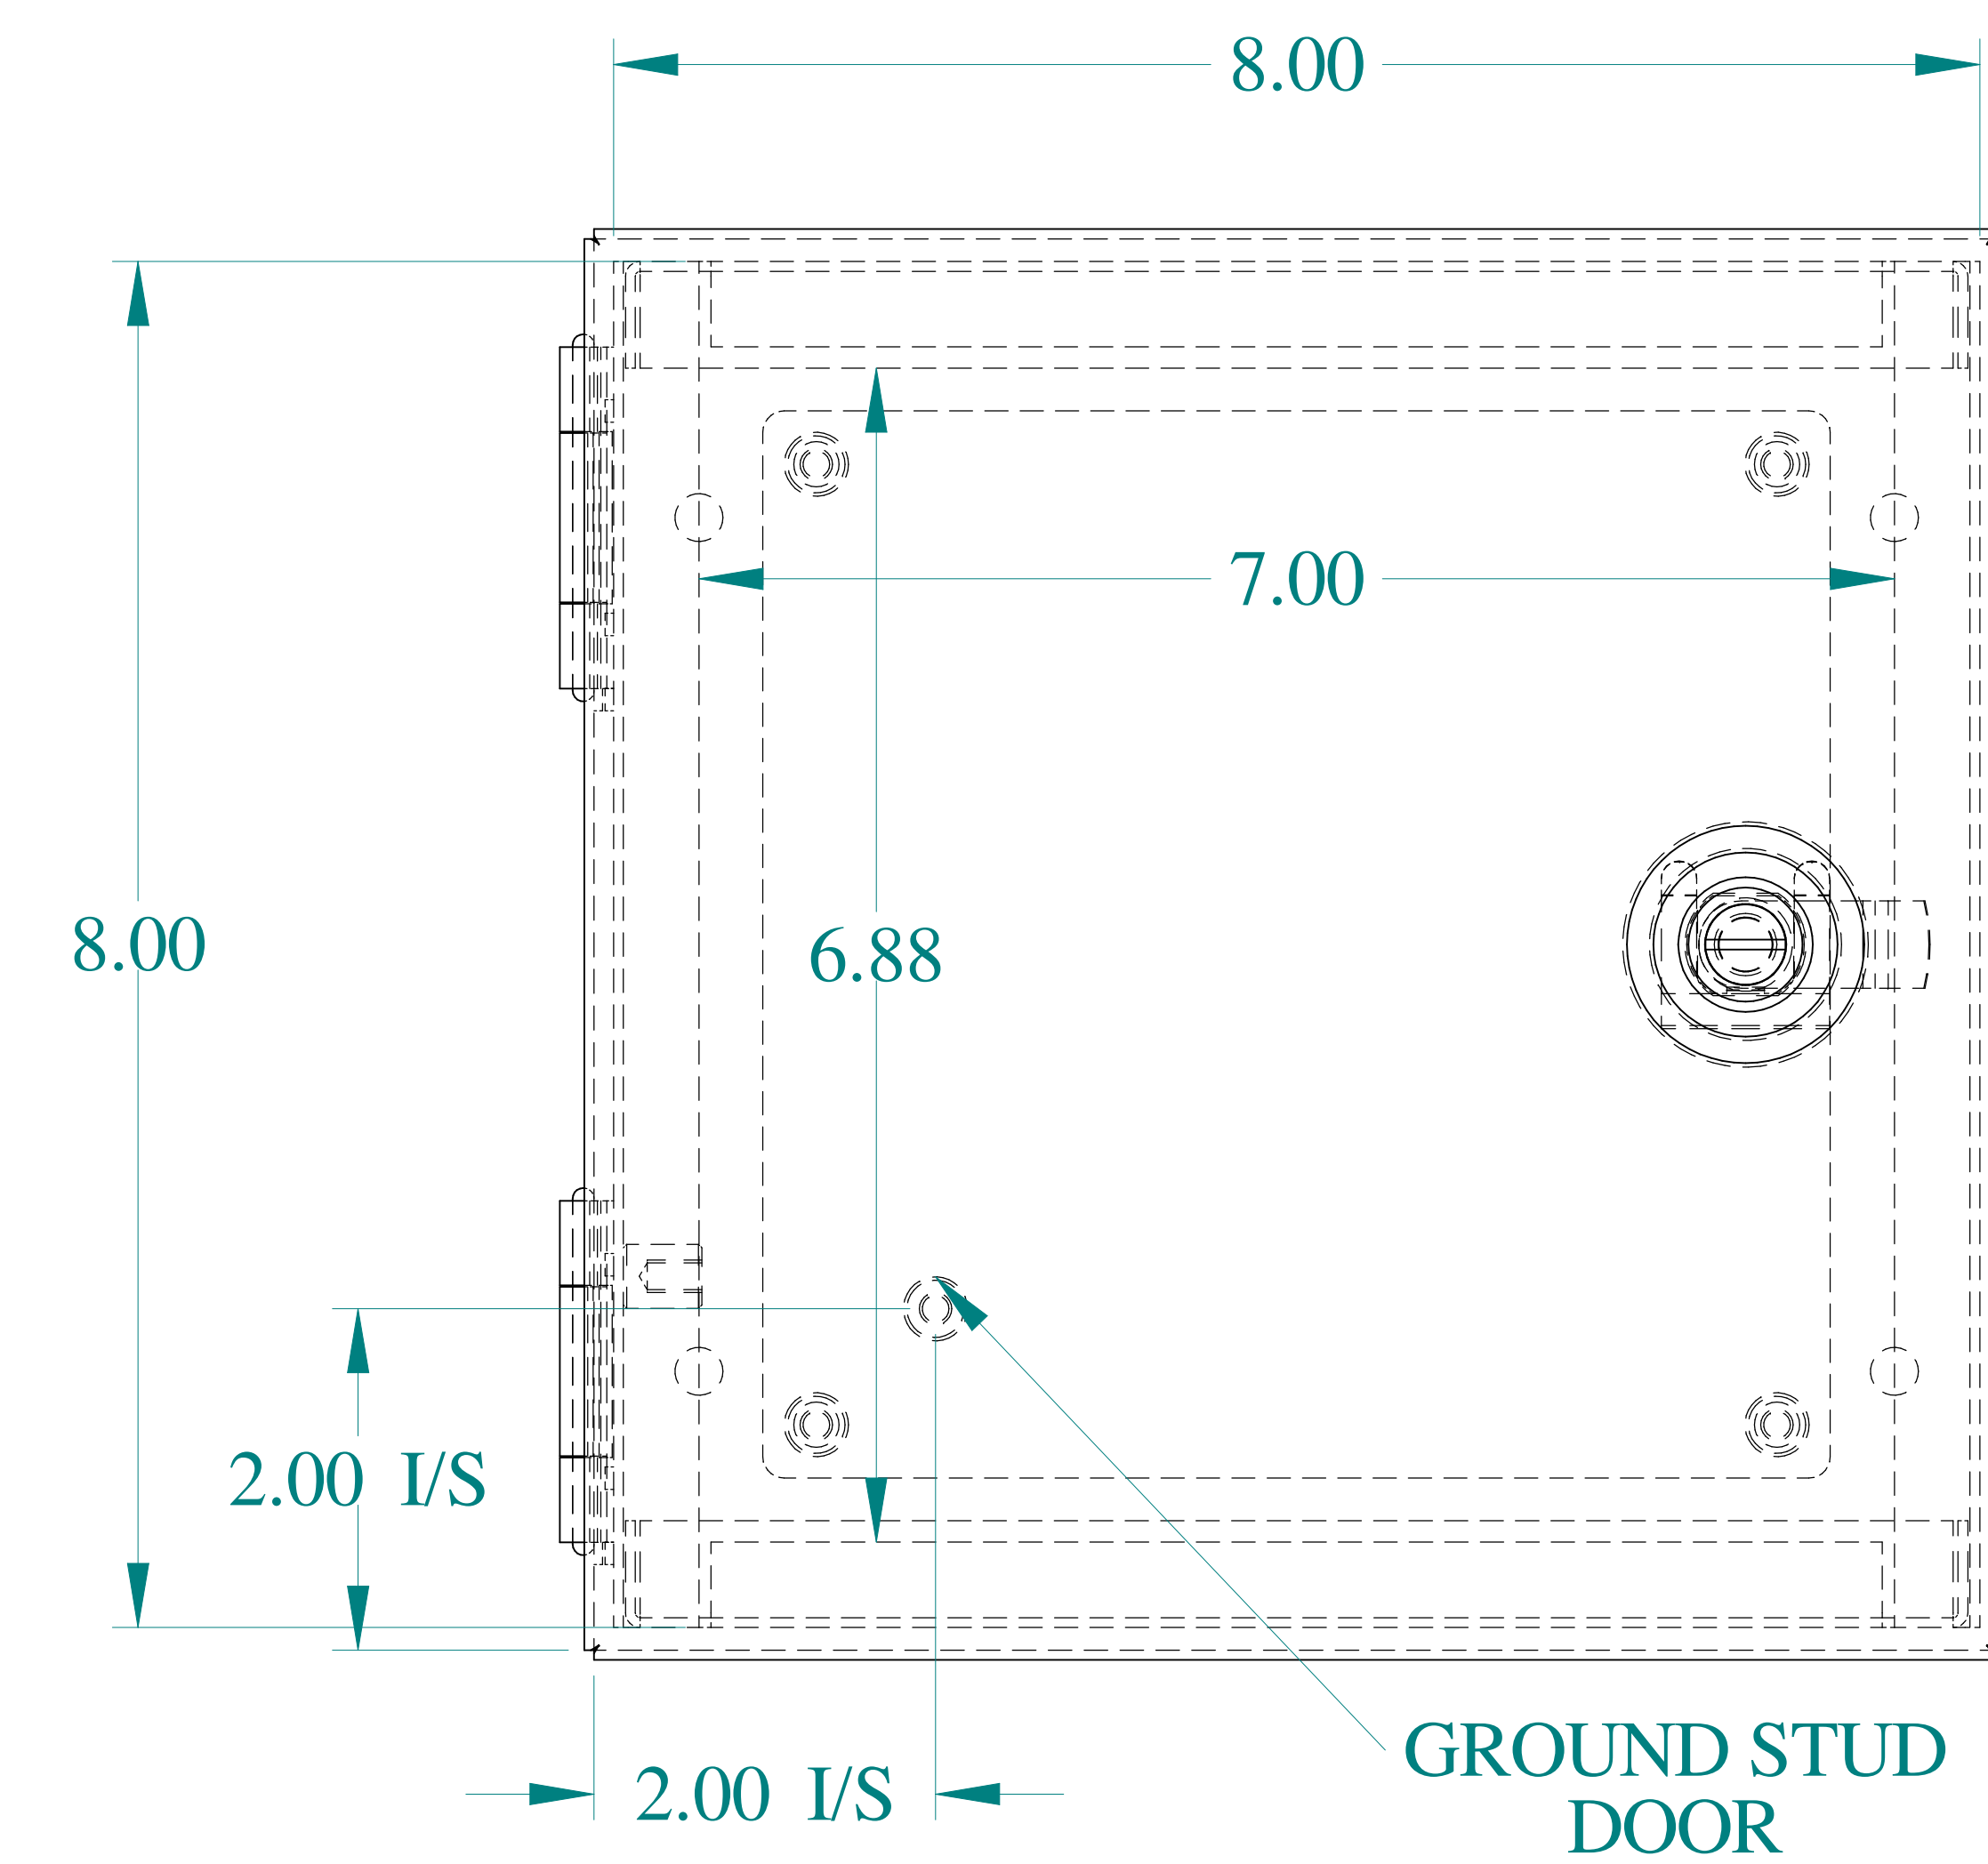

TOP VIEW

ISOMETRIC VIEWS

SIDE VIEW

FRONT VIEW

SIDE VIEW

BACK VIEW

BOTTOM VIEW

Data subject to change without notice.

Part # : N1J884

Date : Mar. 24, 2019

Link: www.hammg.com/N1J884