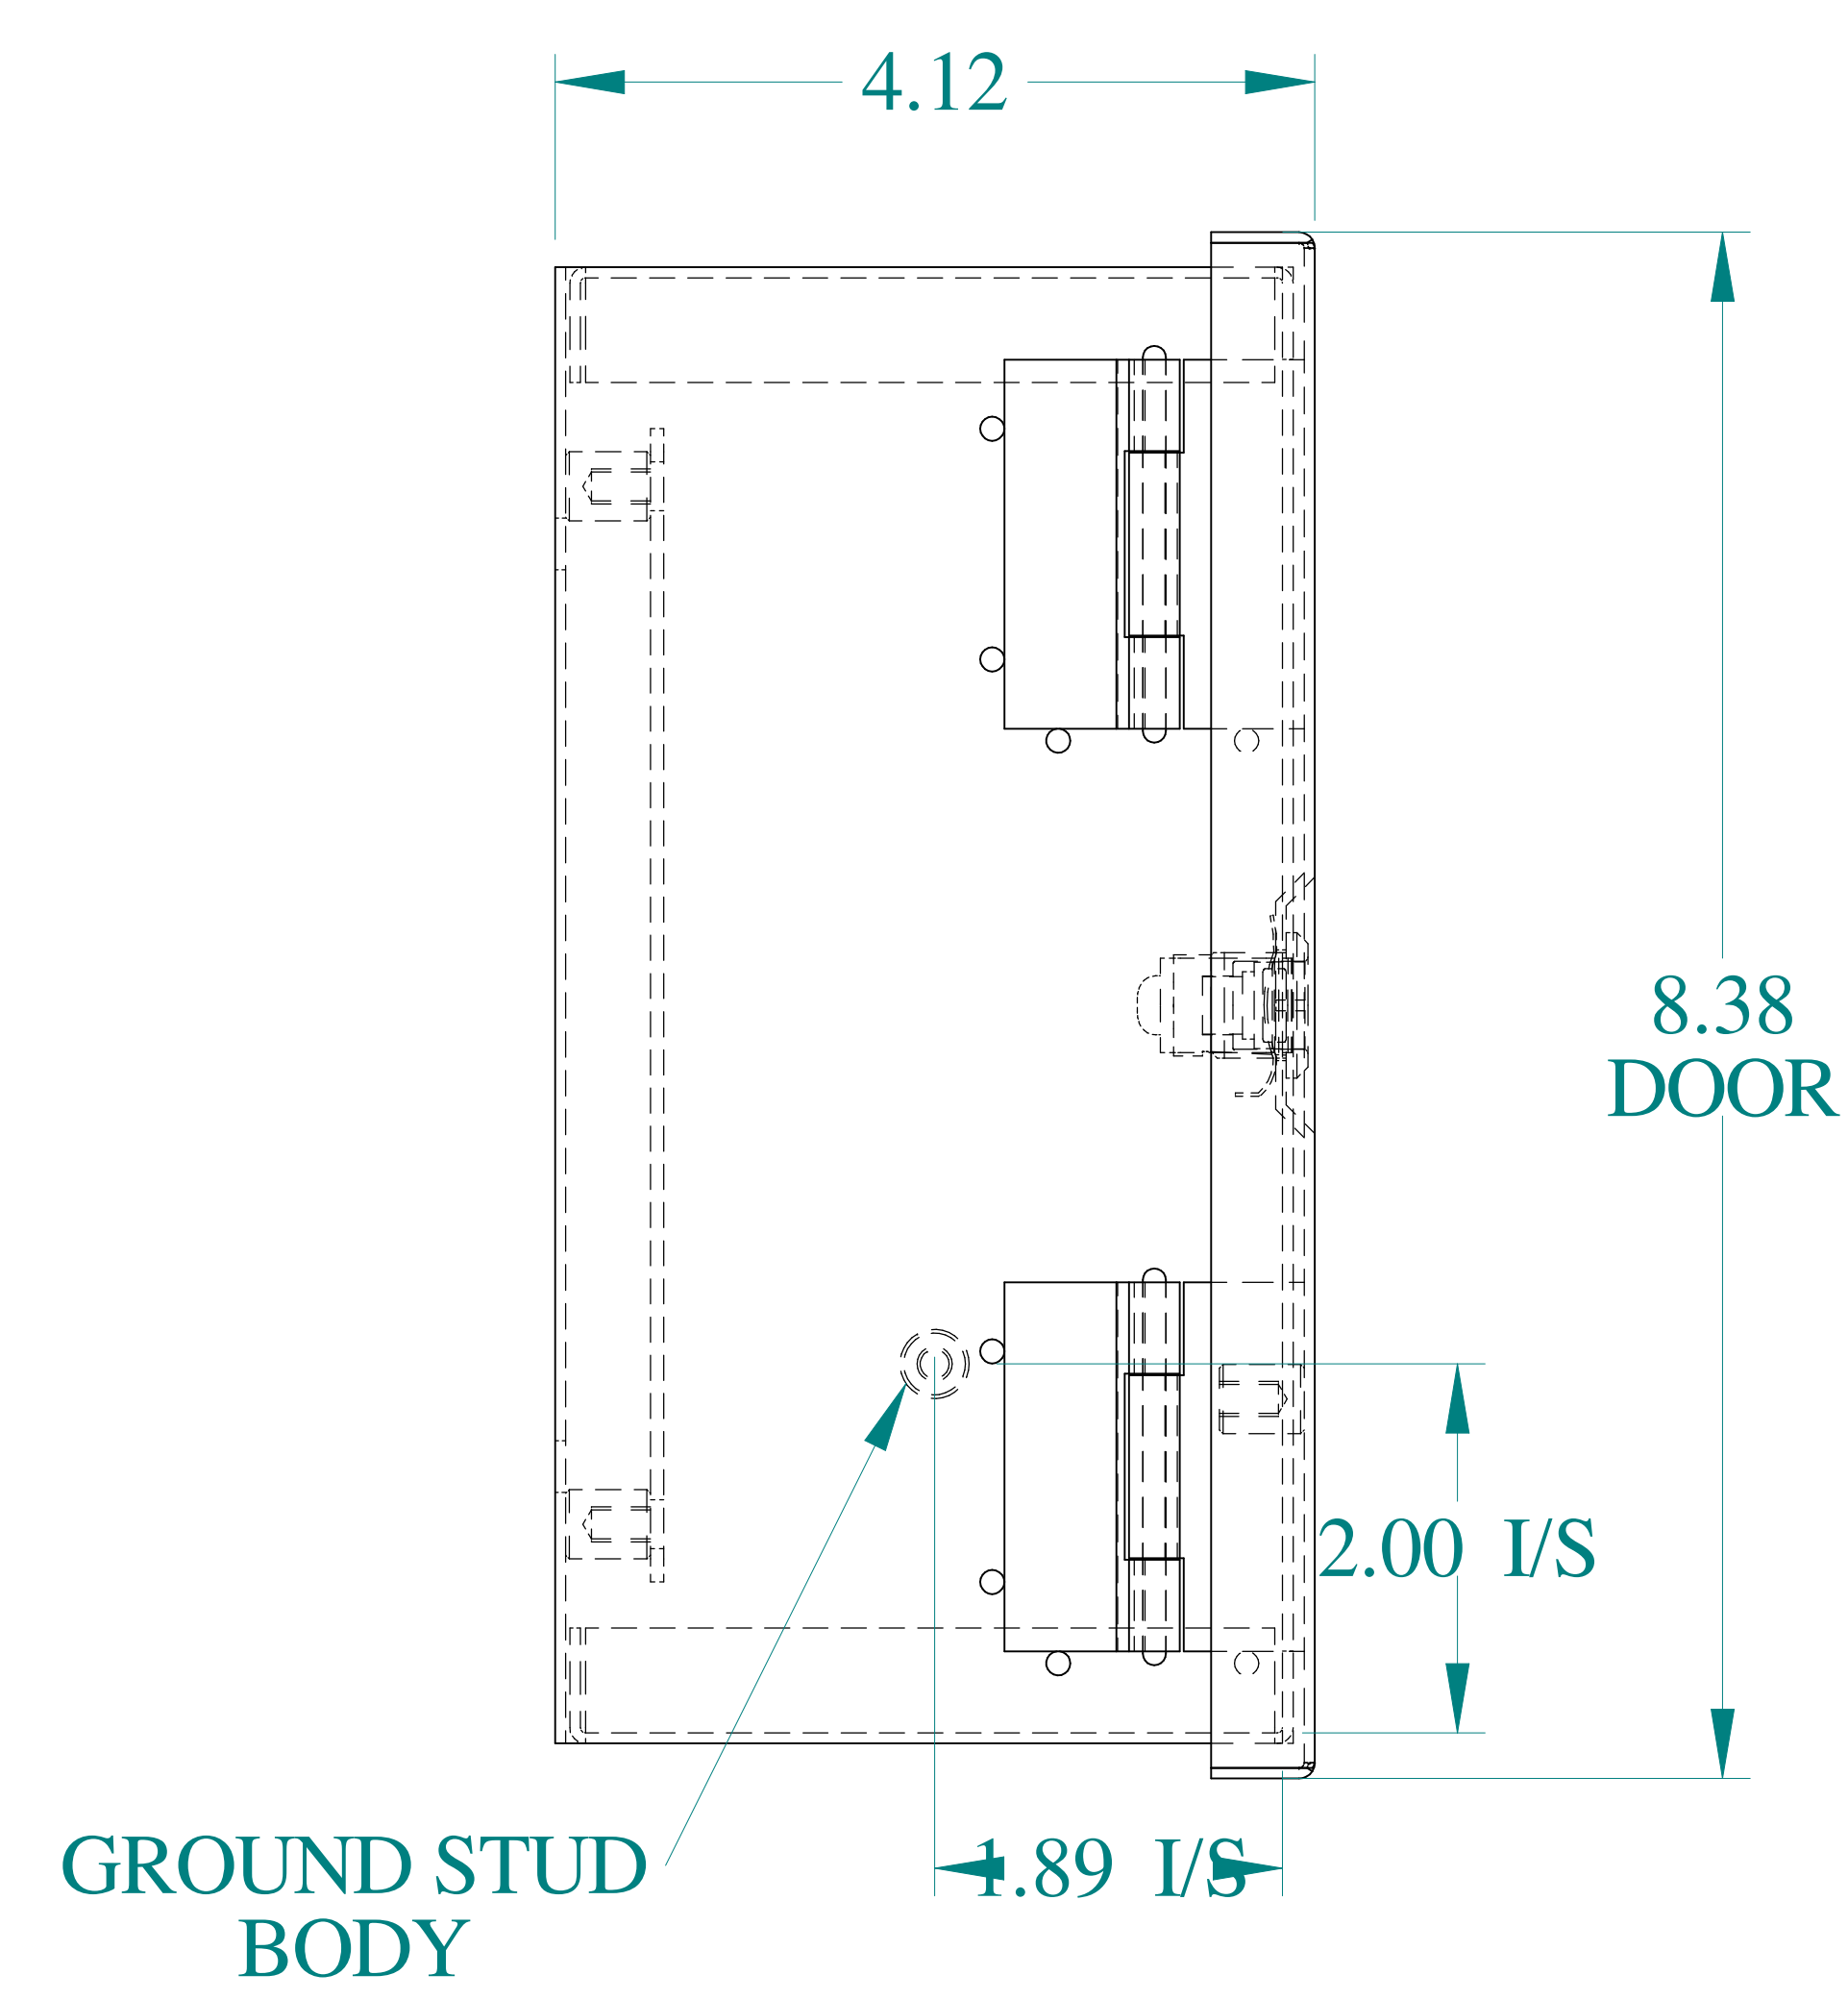

TOP VIEW

ISOMETRIC VIEWS

SIDE VIEW

FRONT VIEW

SIDE VIEW

BACK VIEW

BOTTOM VIEW

Data subject to change without notice.

Part # : N1J884

Date : Mar. 24, 2019

Link: www.hammg.com/N1J884