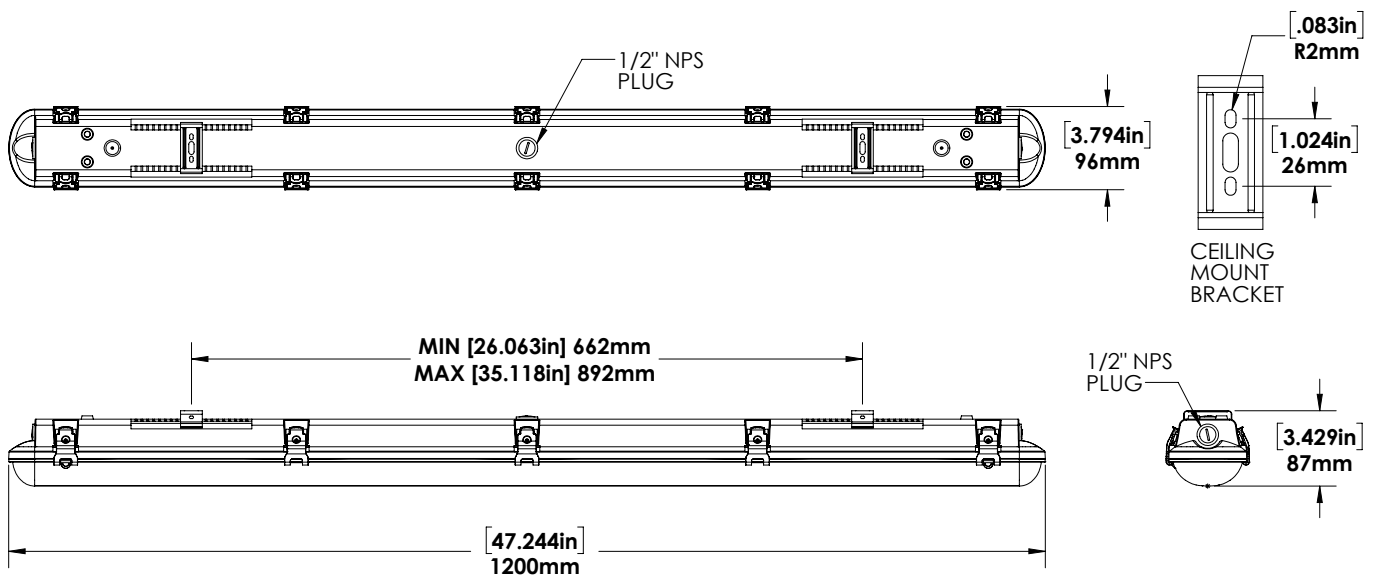

## FEATURES

- 4' narrow linear vapourproof fixture.
- Polycarbonate housing with frosted lens.
- 10 polycarbonate clips for locking lens to the housing.
- 0-10V Dimming is standard.
- Predrilled conduit entries for ease of installation.
- Folding junction box cover in white paint finish included.
- Adjustable stainless steel mounting brackets.

\*The above specs apply to the VP4-LED35-B-4K-DIM. For spec information on other product configurations please see page 3.

**PHOTOMETRICS**

**VP4-LED35-B-4K-DIM  
MOUNTED AT 8 FEET**

**DIMENSIONS**