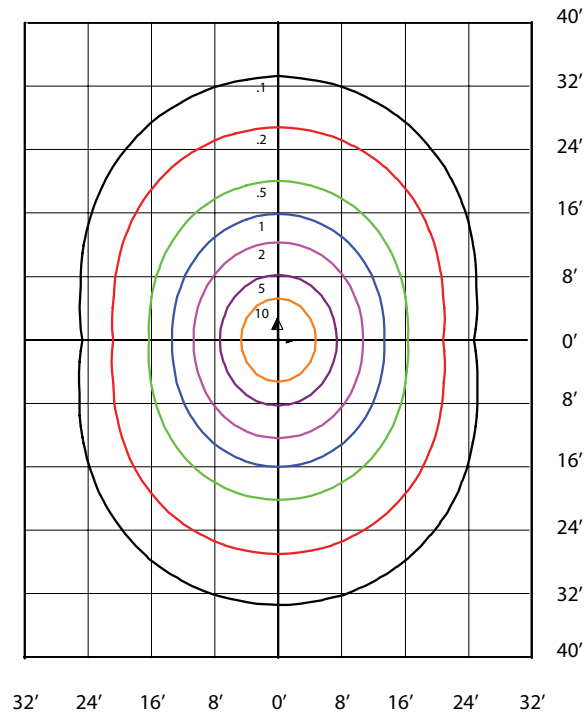

## SPECIFICATIONS\*

Watts	35W
Lumens	4416
Efficacy (Lm/W)	126
Replaces Up To	2 Lamp T8
Colour Temp.	4000K, 5000K
Certification	cULus, IP65, DLC
Operating Temp.	-30°C to +40°C
Voltage	120-277
LED Life	100,000 hours
Housing Material	Polycarbonate
Lens Material	Polycarbonate
Lens Type	Frosted
Mounting	Surface mount
Total Harmonic Distortion	11.14%
Power Factor	0.9555
CRI	84

\*The above specs apply to the VP4-LED35-B-4K-DIM. For spec information on other product configurations please see page 3.

**PHOTOMETRICS**

**VP4-LED35-B-4K-DIM  
MOUNTED AT 8 FEET**

**DIMENSIONS**