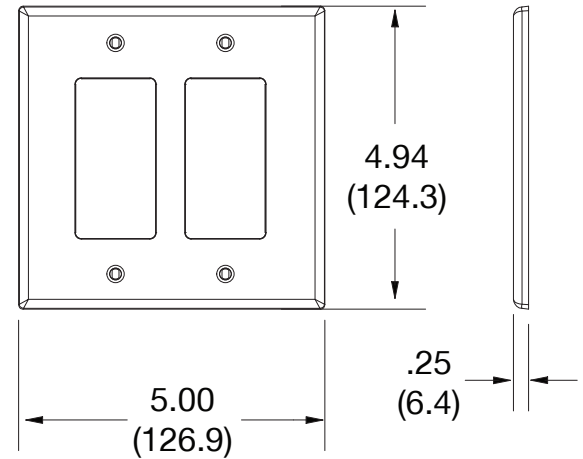

Mid-Size Wallplate Decorator 2-Gang

Features

- High-impact, self-extinguishing polycarbonate material
- More rigid; sharp lines and less dimpling
- Smooth satin finish; blends into wall with an optimum finish

Ordering Information

Description	Gang	Color	UPC Number	Catalog Number
Mid-size blank box mount wallplate, smooth satin finish, for use with decorator devices	2	White	883778313837	PJ262W

Listings

cULus Listed

Specifications

Material	Polycarbonate thermoplastic
Thickness	.25 (6.4)
Orientation	Orientation
Mounting	Screw
Mounting Screws	Painted steel
Dimensions	4.94 in x 5.00 in x 0.25 in
Flammability	UL 94 V2