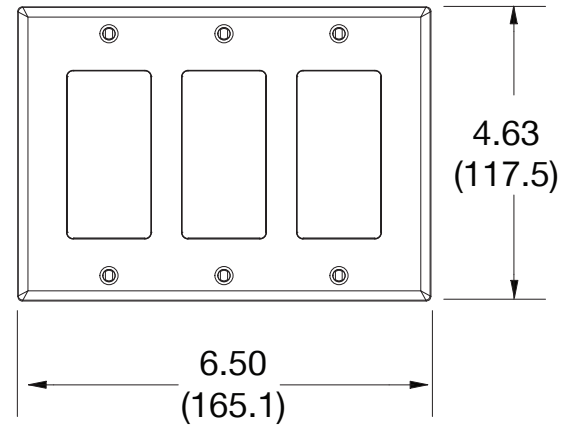

### Ordering Information

Description	Gang	Color	UPC Number	Catalog Number
Decorator wallplate, smooth satin finish, for use with 3 decorator devices	3	Gray	883778311895	<b>P263GY</b>

### Specifications

Material	Polycarbonate thermoplastic
Thickness	.25 (6.4)
Orientation	Orientation
Mounting	Screw
Mounting Screws	Painted steel
Dimensions	4.63 in x 6.50 in x 0.25 in
Flammability	UL 94 V2