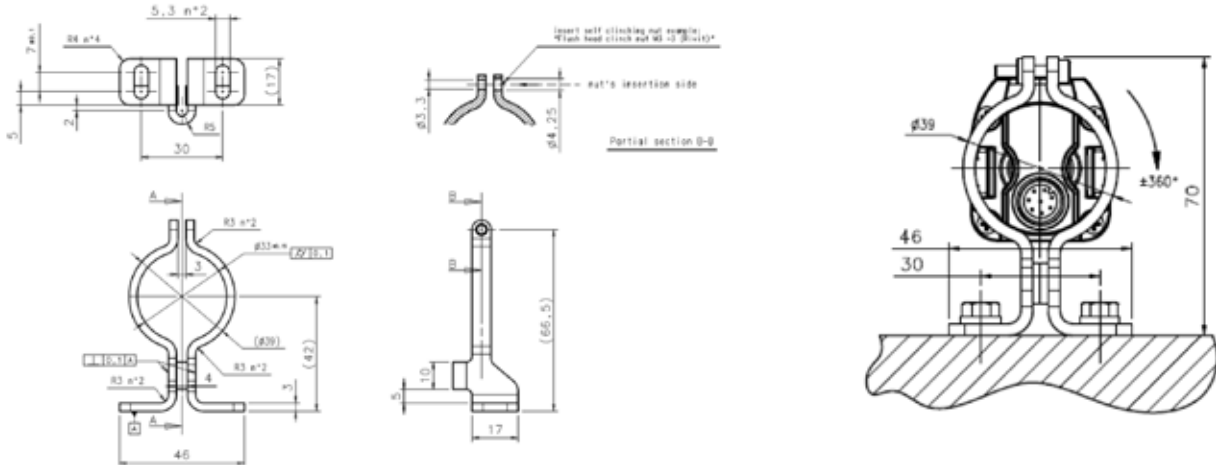

Rotative brackets

MODEL	DESCRIPTION	ORDER NUMBER
ST-K4ROT-SG BODY BIG	Metal top-bottom rotative fixing bracket mounting kit (4 brackets)	95ASE1960
COMPATIBILITY		
SG BODY BIG SG BODY REFLECTOR SG4 LONG RANGE BASE.		

**ACCESSORIES | BRACKETS**

MODEL	DESCRIPTION	ORDER NUMBER
ST-K4ROT-SG BODY COMPACT	Metal top-bottom rotative bracket mounting kit (4 brackets)	95ASE2040
COMPATIBILITY		
SG BODY COMPACT		

MODEL	DESCRIPTION	ORDER NUMBER
ST-K4ROT	Metal top-bottom rotating brackets kit (4 brackets)	95ASE1280
COMPATIBILITY		
SG2 BASE SG4 BASE SG2 EXTENDED		