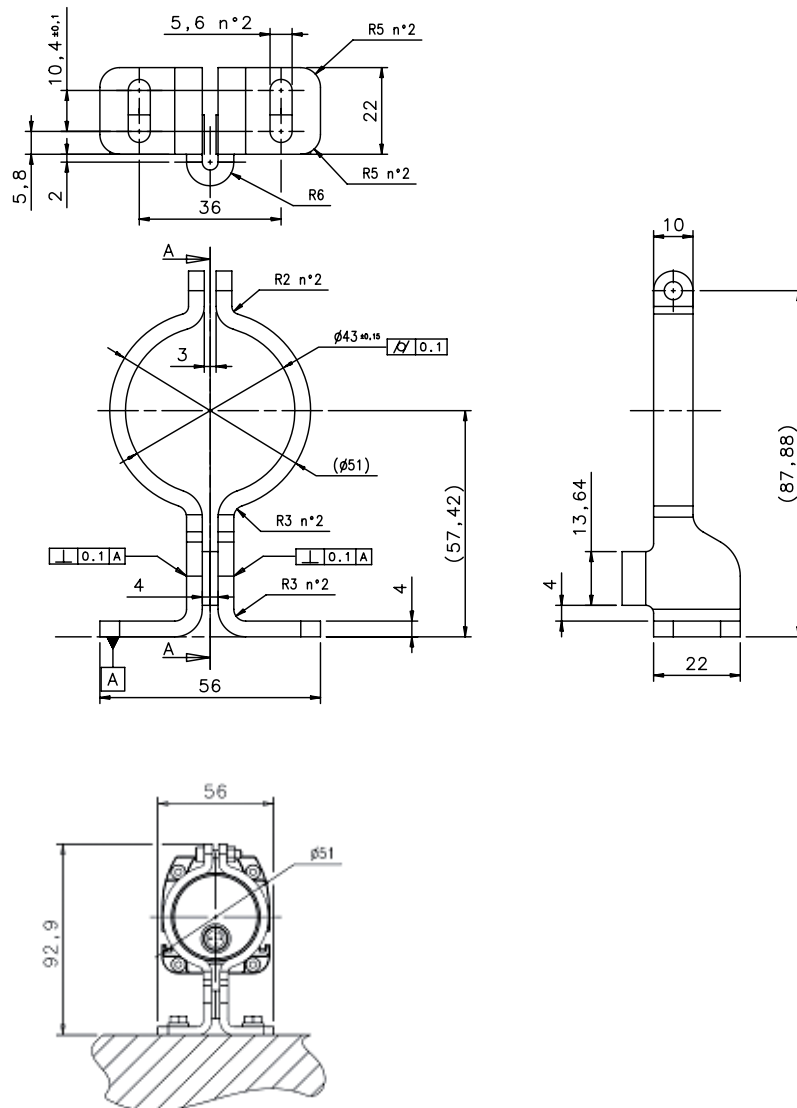

Rotative brackets

MODEL	DESCRIPTION	ORDER NUMBER
ST-K4ROT-SG BODY BIG	Metal top-bottom rotative fixing bracket mounting kit (4 brackets)	95ASE1960
COMPATIBILITY		
SG BODY BIG SG BODY REFLECTOR SG4 LONG RANGE BASE.		

**ACCESSORIES | BRACKETS**

MODEL	DESCRIPTION	ORDER NUMBER
ST-K4ROT-SG BODY COMPACT	Metal top-bottom rotative bracket mounting kit (4 brackets)	95ASE2040
COMPATIBILITY		
SG BODY COMPACT		

MODEL	DESCRIPTION	ORDER NUMBER
ST-K4ROT	Metal top-bottom rotating brackets kit (4 brackets)	95ASE1280
COMPATIBILITY		
SG2 BASE SG4 BASE SG2 EXTENDED		