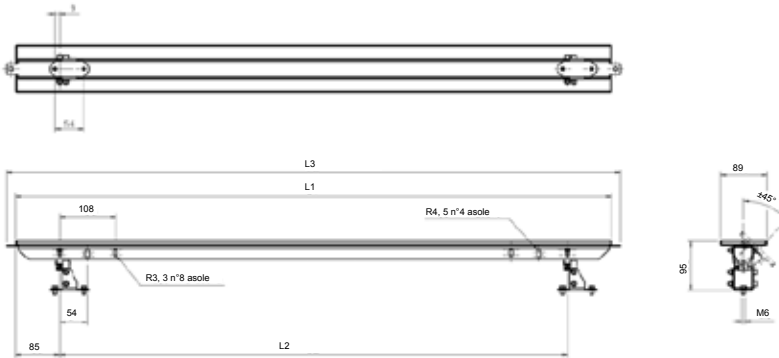

### MIRRORS FOR FINGER AND HAND PROTECTION SAFETY LIGHT CURTAINS (SG-DM)

MODEL	DESCRIPTION	ORDER NUMBER
SG-DM 600	Deviating mirror version 600 mm	95ASE1680
SG-DM 900	Deviating mirror version 900 mm	95ASE1690
SG-DM 1200	Deviating mirror version 1200 mm	95ASE1700
SG-DM 1650	Deviating mirror version 1650 mm	95ASE1710
SG-DM 1900	Deviating mirror version 1900 mm	95ASE1720

#### NOTES

1. To mount these mirrors into the stands SG-PSB, order ST-PS-DM mounting kit
2. To mount these mirrors to columns SE-S, order one ST-DM mounting kit
3. The mirror length has to be at least 100 mm greater than the length of the light curtain's protected area.  
Ex. For a SG2-30-090-00-E (protection height = 900 mm), choose a SG-DM 1200

The image includes the mirror SG-DM and the bracket mounting kits ST-DM that includes two brackets.

	L1 (mm)	L2 (mm)	L3 (mm)
SG -DM 600	545	376	580
SG -DM 900	845	676	880
SG -DM 1200	1145	976	1180
SG -DM 1650	1595	1426	1630
SG -DM 1900	1845	1676	1880

## SINGLE BEAM MIRROR

MODEL	DESCRIPTION	ORDER NUMBER
SG-DM 150	Deviating mirror version 150 mm	95ASE1670