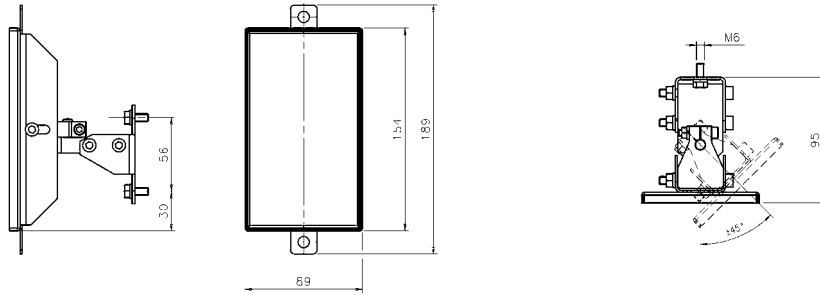

ACCESSORIES | MIRRORS AND STANDS

SINGLE BEAM MIRROR

MODEL	DESCRIPTION	ORDER NUMBER
SG-DM 150	Deviating mirror version 150 mm	95ASE1670

NOTES

1. To mount this mirror into the stands SG-PSB order ST-PS-DM mounting kit
2. To mount this mirrors to columns SE-S, order ST-DM mounting kit