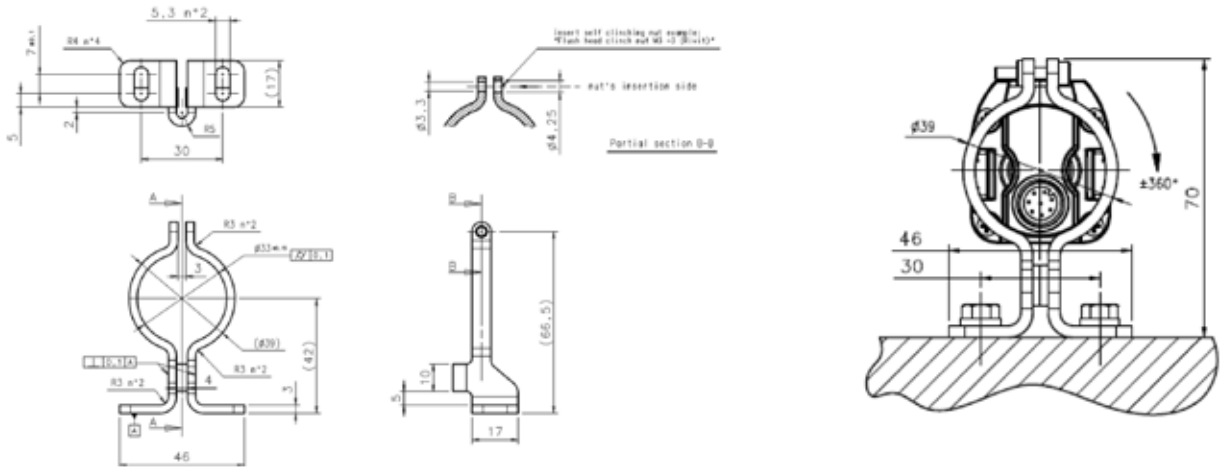

MODEL	DESCRIPTION	ORDER NUMBER
ST-K4ROT-SG BODY COMPACT	Metal top-bottom rotative bracket mounting kit (4 brackets)	95ASE2040

**COMPATIBILITY**

SG BODY COMPACT

MODEL	DESCRIPTION	ORDER NUMBER
ST-K4ROT	Metal top-bottom rotating brackets kit (4 brackets)	95ASE1280