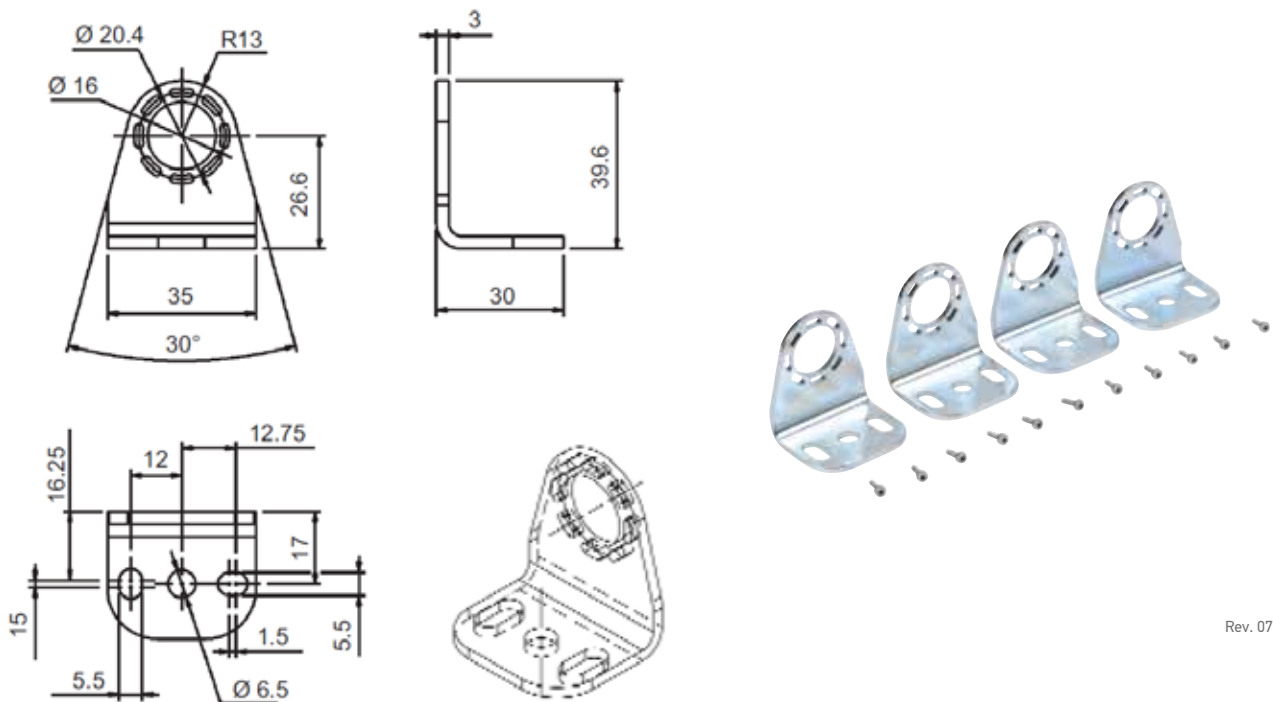

COMPATIBILITY

SG2 BASE
SG4 BASE
SG2 EXTENDED