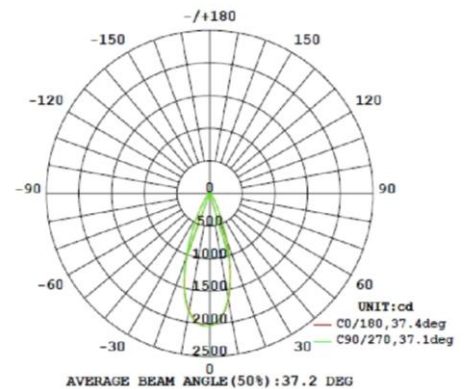

PRODUCT APPLICATIONS

LUMINOUS DISTRIBUTION INTENSITY DATA

Intensity (Candlepower) Summary at 25°C - Candelas

V \ H (")	0	22.5	45	67.5	90
0	1947	1947	1947	1947	1947
5	1904	1887	1875	1863	1852
10	1712	1683	1655	1632	1604
15	1354	1310	1279	1251	1209
20	903.8	858.4	840.9	820.3	779.2
25	515.6	484.1	477.4	466.8	440.8
30	265.4	249.6	250.3	248.9	241.3
35	137.8	131.7	133.2	135.4	131.2
40	79.9	76.9	77.8	79.8	78.2
45	53.0	51.6	52.2	52.9	52.1
50	39.2	38.5	38.8	38.7	38.0
55	30.7	30.1	30.2	30.0	29.4
60	24.4	23.9	23.9	23.5	23.2
65	19.2	18.7	18.6	18.2	17.8
70	14.5	14.1	14.1	13.6	13.2
75	10.6	10.2	10.1	9.7	9.4
80	7.2	6.9	6.7	6.5	6.2
85	4.7	4.4	4.3	4.1	3.8
90	2.7	2.5	2.3	2.2	2.0

LUMINOUS DISTRIBUTION INTENSITY DIAGRAM

MODEL NUMBER: LP31230D617

ORDER CODE: 1082

Order Code	Individual UPC	Master Park UPC	Qty
10823	840791108239	84079110823900	12
Dimensions (inches - Length x Width x Height)			
10823	3.93 x 3.93 x	16.61 x 12.55 x	12
Weight (lbs)			
10823	.4	6.	12

Electrical	
Watt	10
Power Factor	> 0.8
Voltage	120 volt
Frequency	60Hz
Base Type	E26 Medium
Operating Temperature Range	-4F to 104F
Light	
Initial Lumens	800
Lumens per Watt	80
Color Temperature	3000K
Color Rendering (CRI)	83
Beam Angle	40°
Agency Approvals	
UL	Yes
Energy Star	15,000 hours
RoHS	Yes
FCC	Yes
Product Details	
Warranty	10 years 6 hr/day
Diameter	3.63"
Nominal Length	.31"