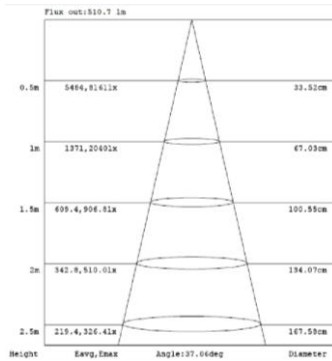

LED PAR30

800 Lumen 10 Watt 3000K PAR30 6KRUW1HF40°

PRODUCT DESCRIPTION

10 watt PAR30 EarthBulb LED floodlight replaces 75 watt incandescent floodlights for over 85% energy savings. Great for use in dimming recessed lighting, track lighting and display lighting applications. High power LED and an advanced cooling system provides for 15,000 hours of LED life. Medium screw base. Suitable for outdoor use, damp location rated. Energy Star rated product.

PRODUCT FEATURES

- Dimming PAR30 LED flood light provides 800 lumens, capable of dimming to 10% light output
- This Energy Star product provides 40° beam angle
- Unique LED array design look like halogen when powered on
- Chipset provides 3000K white light with a high color rendering rating over 80, 90+ CRI
- Wet rated UL and suitable for exterior locations
- Face of the lamp looks like standard PAR lamps
- Fits track heads like a PAR lamp is intended

LUMINOUS DISTRIBUTION INTENSITY DIAGRAM

MODEL NUMBER: LP31230D617

ORDER CODE: 1082

Order Code	Individual UPC	Master Park UPC	Qty
10823	840791108239	84079110823900	12
Dimensions (inches - Length x Width x Height)			
10823	3.93 x 3.93 x	16.61 x 12.55 x	12
Weight (lbs)			
10823	.4	6.	12

Electrical	
Watt	10
Power Factor	> 0.8
Voltage	120 volt
Frequency	60Hz
Base Type	E26 Medium
Operating Temperature Range	-4F to 104F
Light	
Initial Lumens	800
Lumens per Watt	80
Color Temperature	3000K
Color Rendering (CRI)	83
Beam Angle	40°
Agency Approvals	
UL	Yes
Energy Star	15,000 hours
RoHS	Yes
FCC	Yes
Product Details	
Warranty	10 years 6 hr/day
Diameter	3.63"
Nominal Length	.31"