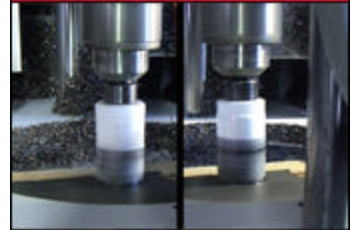

Milwaukee Tool TV

Ice Hardened™ Hole Saw Race