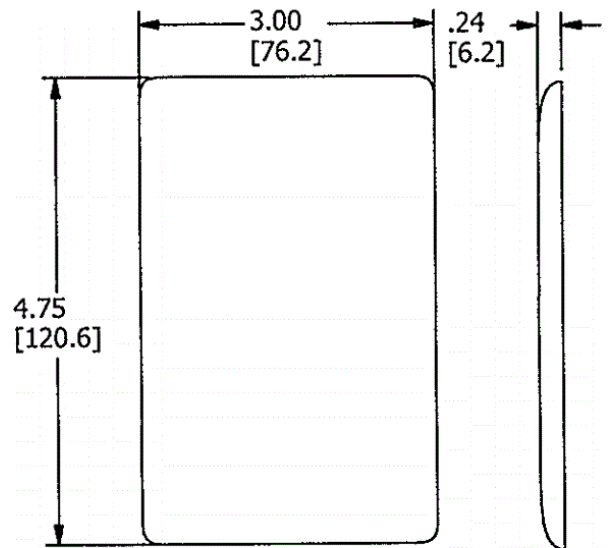

Ordering Information

Description	Color	UPC	Catalog Number
Snap-On Screwless Wallplates	White	883778306167	NPS26W

Listings

UL and CSA

Specifications

Cover and Base Material	Polycarbonate
Plate Type	1-Gang
Screws Subplate	Captive Stainless Steel

Online Resources

[eCatalog](#)

Dimensions in Inches (mm)

Hubbell Wiring Device-Kellems • Hubbell Incorporated (Delaware) • 40 Waterview Drive • Shelton, CT 06484

Phone (800) 288-6000 • Fax (800) 255-1031 • Specifications subject to change without notice.