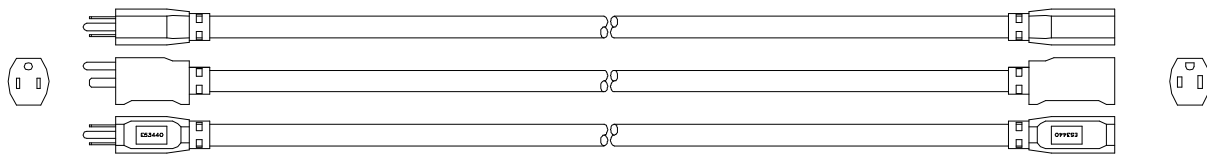

CATALOG NUMBER: See table below
DESCRIPTION: Hi Visibility-Lo Temp extension cord with enhanced cold temperature flexibility and a power indicator light in the cord connector
APPROVALS: UL Listed and CSA Certified, or UL/CUL Listed, Outdoor Use Cord Set

CONSTRUCTION PARAMETERS:

Conductor: SJTW, see table below for gauge
 Cable jacket material: Low temperature PVC, light blue
 Cord rating: Hard Usage per the National Electrical Code
 Cable legend type: Indent print

Note: Plug style may vary

Attachment plug configuration: NEMA 5-15P
 Cord connector configuration: NEMA 5-15R
 Plug and connector material: Clear PVC, with neon power indicator lamp in the connector

ELECTRICAL AND ENVIRONMENTAL PROPERTIES:

Cable temperature rating: -50 to +60 °C
 Nominal operating voltage: 125 VAC
 Maximum operating current: See table below

Catalog no.	Gauge	Length	Current rating	Case qty	UPC
2367SW8806	16/3	25 ft	13A	12	0 29892 02367 6
2368SW8806		50 ft		12	0 29892 02368 3
2467SW8806	14/3	25 ft	15A	6	0 29892 02467 3
2468SW8806		50 ft		6	0 29892 02468 0
2469SW8806		100 ft		3	0 29892 02469 7
2568SW0006	12/3	50 ft	15A	4	0 29892 02568 7
2569SW0006		100 ft		4	0 29892 02569 4