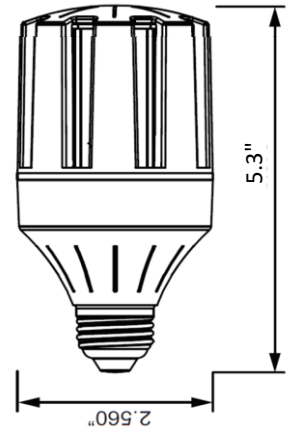

# LED-8038E-A 14W LED for HID Retrofit for Post Top / Area

## Models

LED-8038EXX-A, 120-277VAC, cULus, 3000K, 4000K or 5700K CCT, E26  
 LED-8038EXXC-A, 347VAC, cUL, 3000K, 4000K or 5700K CCT, E26

## Technical Specifications

Models US/CAN	LED-8038E30-A	LED-8038E40-A	LED-8038E57-A	LED-8038E30C-A	LED-8038E40C-A	LED-8038E57C-A
	USA			CAN		
CCT	3000K	4000K	5700K	3000K	4000K	5700K
Power Consumption	14 watts					
Replaces	70 MH/HPS					
Mounting	E26					
Voltage	120-277VAC			347VAC		
LED Type	3030					
Beam Angle	360°					
Dimmable	No					
Operating Temp	-40°F - +122°F					
Rated R70 Life	Up to 50,000 Hrs.					
Warranty	5 Year Limited*					
LM79 Specifications	No	No	No	No	No	No
Power (W)	14	14	14	14	14	14
CCT	3000	4000	5700	3000	4000	5700
Light Output	1600	1750	1750	1600	1750	1750
Efficacy	115	125	125	115	125	125
THD @ 277V	<20%	<20%	<20%	<20%	<20%	<20%
PF @ 277V	>90	>90	>90	>90	>90	>90
CRI:	>80	>80	>80	>80	>80	>80
R9	7	19	15	7	15	16
Duv	n/a	n/a	n/a	n/a	n/a	n/a
Packaging	9/ Master Carton					
Unit	4.17' x 4.17' x 7.05"					
Master	13.39' x 13.39' x 8.03"					

Mounting Orientation			Minimum Fixture Size Requirements (inches)	
Base Up	Base Down	Horiz	Length	Width
			7.3	4.5
Approved	Approved	Approved	Height	4.5
			Cu. Inches	147.8

188 S. Northwest Highway • Cary, IL 60013  
 (847) 380-3540 • FAX: (847) 380-3542  
 www.led-llc.com