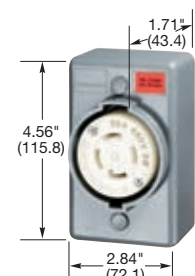

Note: See page B-54 for accessories.

HBL2730SW

Single Flush Receptacles

		IP20 SUITABILITY
Description	Catalog Number	
Black nylon face, back and side wired.	HBL2730 HBL2740	

Note: See page B-52 for accessories.

HBL2730AR

Insulgrip® Flanged Receptacles

Description	Catalog Number	
Nylon casing, back wired.	HBL2736	HBL2746

Note: See page B-52 for accessories.

HBL2736

HBL2730

HBL2730SR2

HBL2730SR