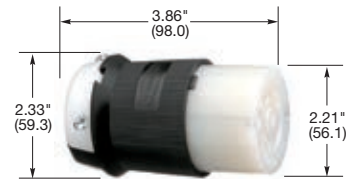

30A 3Ø 480V AC
 NEMA L16-30R
 UL/CSA
 10 HP

30A 3Ø 600V AC
 NEMA L17-30R
 UL/CSA

Connector Bodies

Watertight Safety-Shroud®		IP66 SUITABILITY	UL Type 4x, 12
Description	Cord Dia.	Catalog Number	
Black Valox® housing, white Valox® clamps.	.350"-1.150" (9-29)	HBL2733SW	HBL2743SW

Insulgrip®		IP20 SUITABILITY
Description	Cord Dia.	Catalog Number
Black and white nylon.	.350"-1.150" (9-29)	HBL2733 HBL2743
Corrosion resistant, yellow nylon.	.350"-1.150" (9-29)	HBL27CM33 HBL27CM43

Note: See page B-53 for accessories.

HBL2733SW

HBL2733

Receptacles

Watertight Safety-Shroud®		IP66 SUITABILITY	UL Type 4x, 12
Description	Catalog Number		
Gray Valox® housing and flange, back wired.	HBL2730SW HBL2740SW		

Note: See page B-54 for accessories.

Safety-Shroud® Twist-Lock®		IP20 SUITABILITY	
Description	Catalog Number		
Gray Valox® angle housing, one gang, back wired.	HBL2730AR HBL2740AR		
Gray Valox® surface mounting, one gang, back wired.	HBL2730SR HBL2740SR		
Gray Valox® semi-flush, two gang, back wired.	HBL2730SR2 HBL2740SR2		