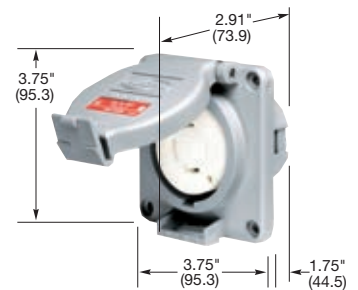

30A 3Ø 480V AC
 NEMA L16-30R
 UL/CSA
 10 HP

30A 3Ø 600V AC
 NEMA L17-30R
 UL/CSA

Connector Bodies

Watertight Safety-Shroud®		IP66 SUITABILITY	UL Type 4x, 12
Description	Cord Dia.	Catalog Number	
Black Valox® housing, white Valox® clamps.	.350"-1.150" (9-29)	HBL2733SW	HBL2743SW

HBL2733SW

HBL2733

Receptacles

Watertight Safety-Shroud®		IP66 SUITABILITY	UL Type 4x, 12
Description	Catalog Number		
Gray Valox® housing and flange, back wired.	HBL2730SW HBL2740SW		

Note: See page B-54 for accessories.

Safety-Shroud® Twist-Lock®		IP20 SUITABILITY	
Description	Catalog Number		
Gray Valox® angle housing, one gang, back wired.	HBL2730AR HBL2740AR		
Gray Valox® surface mounting, one gang, back wired.	HBL2730SR HBL2740SR		
Gray Valox® semi-flush, two gang, back wired.	HBL2730SR2 HBL2740SR2		

Note: See page B-54 for accessories.

HBL2730SW

Single Flush Receptacles

		IP20 SUITABILITY
Description	Catalog Number	
Black nylon face, back and side wired.	HBL2730 HBL2740	

Note: See page B-52 for accessories.