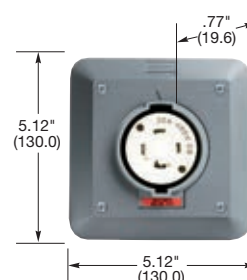

Note: See page B-54 for accessories.

HBL2730SW

Single Flush Receptacles

		IP20 SUITABILITY
Description	Catalog Number	
Black nylon face, back and side wired.	HBL2730 HBL2740	

Note: See page B-52 for accessories.

HBL2730AR

Insulgrip® Flanged Receptacles

Description	Catalog Number	
Nylon casing, back wired.	HBL2736	HBL2746

Note: See page B-52 for accessories.

HBL2736

HBL2730

HBL2730SR2

HBL2730SR