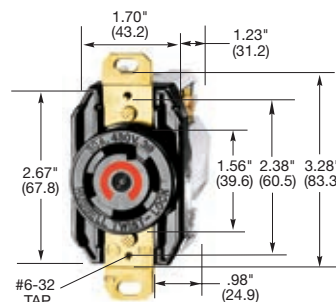

Safety-Shroud® Twist-Lock®		IP20 SUITABILITY	
Description	Catalog Number		
Gray Valox® angle housing, one gang, back wired.	HBL2730AR HBL2740AR		
Gray Valox® surface mounting, one gang, back wired.	HBL2730SR HBL2740SR		
Gray Valox® semi-flush, two gang, back wired.	HBL2730SR2 HBL2740SR2		

Note: See page B-54 for accessories.

HBL2730SW

Single Flush Receptacles

		IP20 SUITABILITY
Description	Catalog Number	
Black nylon face, back and side wired.	HBL2730 HBL2740	

Note: See page B-52 for accessories.

HBL2730AR

Insulgrip® Flanged Receptacles

Description	Catalog Number	
Nylon casing, back wired.	HBL2736	HBL2746

Note: See page B-52 for accessories.

HBL2736

HBL2730

HBL2730SR2

HBL2730SR