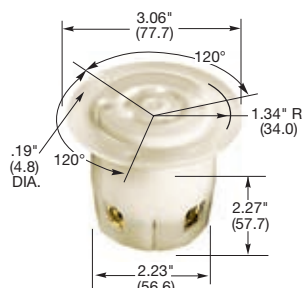

Safety-Shroud® Twist-Lock®		IP20 SUITABILITY	
Description	Catalog Number		
Gray Valox® angle housing, one gang, back wired.	HBL2730AR HBL2740AR		
Gray Valox® surface mounting, one gang, back wired.	HBL2730SR HBL2740SR		
Gray Valox® semi-flush, two gang, back wired.	HBL2730SR2 HBL2740SR2		

Note: See page B-54 for accessories.

HBL2730SW

Single Flush Receptacles

		IP20 SUITABILITY
Description	Catalog Number	
Black nylon face, back and side wired.	HBL2730 HBL2740	

Note: See page B-52 for accessories.

HBL2730AR

Insulgrip® Flanged Receptacles

Description	Catalog Number	
Nylon casing, back wired.	HBL2736	HBL2746

Note: See page B-52 for accessories.

HBL2736

HBL2730

HBL2730SR2

HBL2730SR