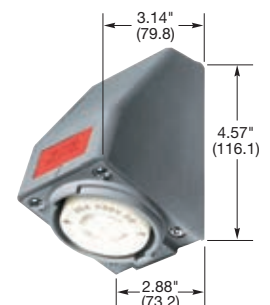

Note: See page B-54 for accessories.

HBL2730SW

Single Flush Receptacles

		IP20 SUITABILITY
Description	Catalog Number	
Black nylon face, back and side wired.	HBL2730 HBL2740	

Note: See page B-52 for accessories.