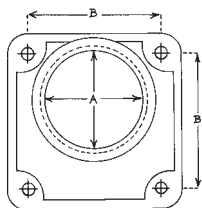

LS500*	Red polycarbonate, 100/200 AMP
---------------	--------------------------------

* CSA not applicable

Mast Coupler

MH200	Fits all sockets with regular 2-1/2" hub opening
--------------	--

Threaded Interchangeable Hubs

CATALOGUE NUMBER	P.V.C. CAT. NO.	A HUB SIZE (in.)	B
MH10X	—	1	For 2-1/2" regular hub opening (add hub adapter plate BS052 if used with units having 4" hub openings)
MH12X	PH12	1-1/4	
MH15	PH15	1-1/2	
MH20	PH20	2	
MH25	PH25	2-1/2	
MH30	—	3	For 4" hub opening
MH35	—	3-1/2	
MH40	—	4	