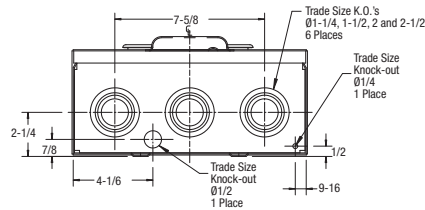

Product Specifications

- Conductor range :1 AWG-250 kcmil
- Aluminum tunnel type connectors
- Suitable for 120/240 volts single phase service entrance for mobile homes, trailers, temporary services, recreational parks and other commercial and residential locations
- Factory installed 2 pole circuit breaker; 10000 rms amperes interrupting capacity
- Adjustable bracket now available for field installation to accept Square D and Cutler Hammer (ED, EDH series) breakers, catalogue number **C03417M-1-FG** (see page 39)
- “QJ” Type Siemens breaker
- Supplied with screw type ring
- Weatherproof Type 3R enclosure
- **Primarily used in:** All provinces

*HI breaker for Quebec only