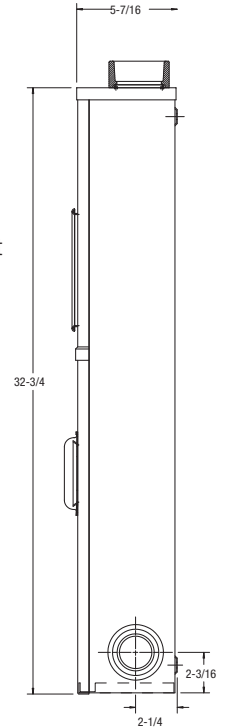

## COMBINATION METER SOCKET WITH W/O BREAKER • 200 AMP. 120/240 VOLTS MAX.

### Product Specifications

- Conductor range :1 AWG-250 kcmil
- Aluminum tunnel type connectors
- Suitable for 120/240 volts single phase service entrance for mobile homes, trailers, temporary services, recreational parks and other commercial and residential locations
- Factory installed 2 pole circuit breaker; 10000 rms amperes interrupting capacity
- Adjustable bracket now available for field installation to accept Square D and Cutler Hammer (ED, EDH series) breakers, catalogue number **C03417M-1-FG** (see page 39)
- “QJ” Type Siemens breaker
- Supplied with screw type ring
- Weatherproof Type 3R enclosure
- **Primarily used in:** All provinces

\*HI breaker for Quebec only

Dimensions are in inches