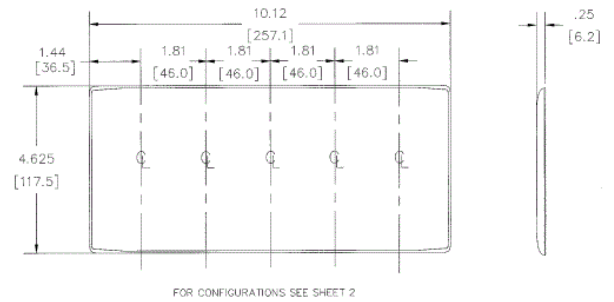

### Ordering Information

| Description                  | Color        | Catalog No. | UPC          |
|------------------------------|--------------|-------------|--------------|
| 5-Gang, 5-Decorator Openings | Light Almond | NP265LA     | 883778300837 |

### Specifications

|                 |                             |
|-----------------|-----------------------------|
| Material        | Nylon                       |
| Plate Type      | 5-Gang                      |
| Plate Openings  | Decorator                   |
| Mounting Screws | Steel painted, slotted head |
| Appearance      | Smooth                      |