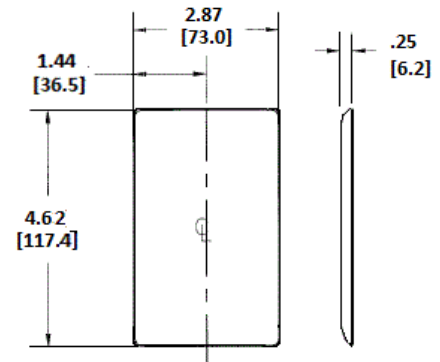

### Ordering Information

Description	Color	Catalog Number	UPC
1-Gang, 1-Toggle Opening	Black	NP1BK	883778101632

### Specifications

Plate Material	Nylon
Plate Type	1-Gang
Plate Openings	Toggle switch
Mounting Screws	Steel painted, slotted head
Appearance	Smooth