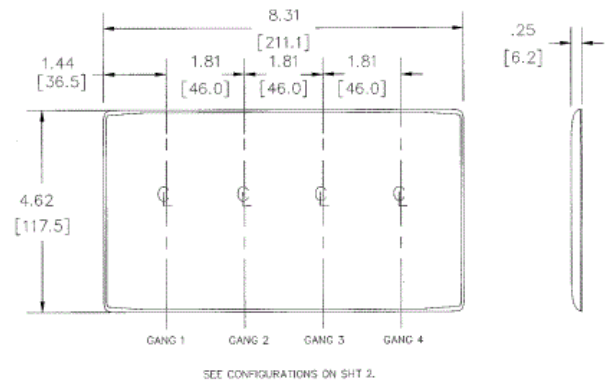

Description	Color	Catalog No.	UPC
4-Gang, 4-Decorator Openings	Ivory	NP264I	883778102646

Listings

UL Listed
CSA Certified

Specifications

Material	Nylon
Plate Type	4-Gang
Plate Openings	Decorator
Mounting Screws	Steel painted, slotted head
Appearance	Smooth