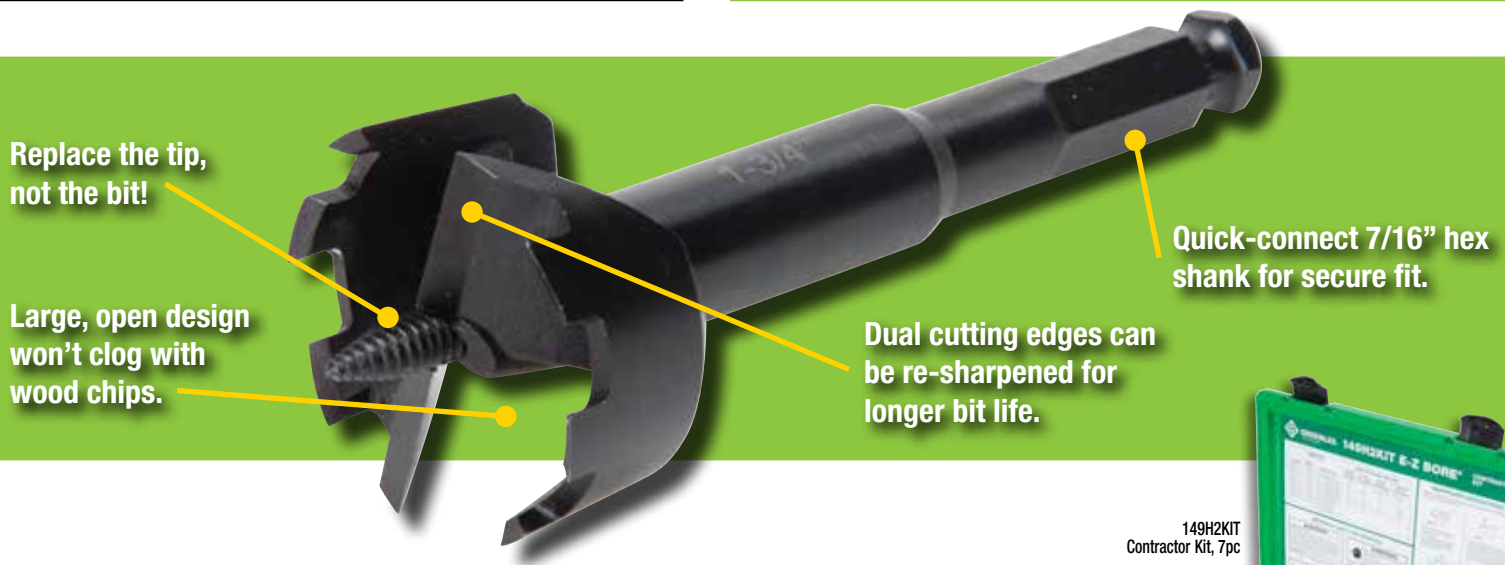

E-Z BORE® SELF-FEED WOOD BORING BITS

UP TO
4X
FASTER*

- **FAST** - MORE HOLES. LESS TIME. NO SLUG REMOVAL.*
- **SMOOTH** - CLEAN HOLES. LESS SPLINTERS. NO BLOWOUTS.
- **LONG-LASTING** - HARDENED CARBON ALLOY. DUAL CUTTING EDGES. REPLACEABLE TIP.

*Compared to bi-metal hole saws

E-Z BORE®

SELF-FEED WOOD BORING BITS

FOR PRODUCT VIDEOS, DEMONSTRATIONS
AND MORE, SCAN THIS QR CODE OR VISIT:
www.youtube.com/GreenleeDEMO

149H2KIT
Contractor Kit, 7pc

FEATURES

- Self-feed tip pulls bit through wood.
- Outer spur teeth reduce splintering and blowouts.
- Available from 1" to 4-5/8" sizes - perfect for installing 1/2" to 4" conduit and pipe.

ORDERING INFORMATION