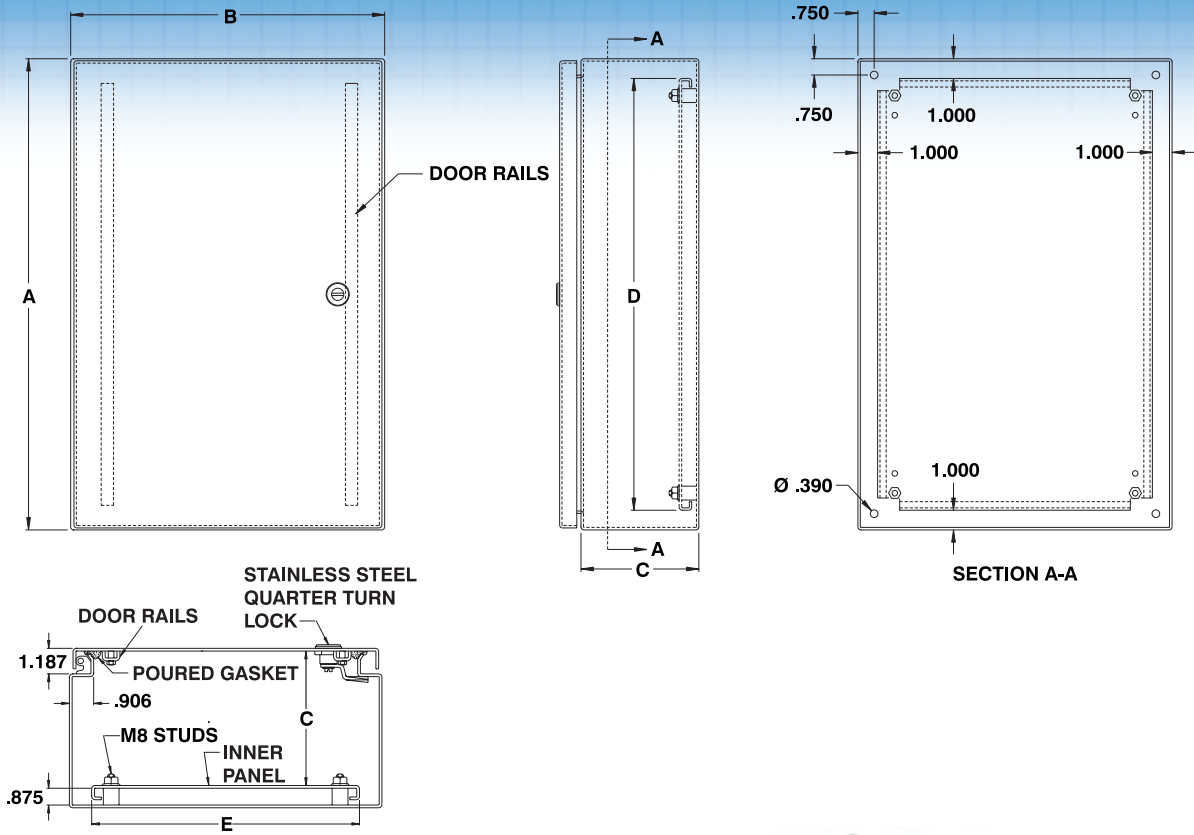

from entering the enclosure when the door is open, it also increases rigidity. A high quality robotically poured-in-place seamless gasket ensures a complete and durable water tight seal. The pins of the concealed hinges can be pulled out to remove the door. A ¼ turn locking mechanism (or 3 point latch system on larger enclosures) ensures positive closing. Internal mounting holes are provided. Each enclosure comes **complete with a 12 GA inner**

panel which is double bent* for maximum rigidity and mounts on M8 welded studs. The enclosures' exterior are unpainted and brushed smooth. The enclosures' interior and panels are finished with white heat fused powder paint, electrostatically applied on a pretreated base.

**CSA Certified / UL Listed
NEMA/EEMAC 4X / IP66**

Refer to p.727 to validate choice of substrate for the application

Customize with

Data subject to change without notice.

CATALOG NUMBER	DIMENSIONS					SHIP WGHT LBS.
	A	B	C	D	E	
5412 ESS121206	12	12	6	10	10	19
5412 ESS122406	12	24	6	10	22	35
5412 ESS161206	16	12	6	14	10	24
5412 ESS161606	16	16	6	14	14	31
5412 ESS162006	16	20	6	14	18	37
5412 ESS122408	12	24	8	10	22	38
5412 ESS161208	16	12	8	14	10	17
5412 ESS161608	16	16	8	14	14	34
5412 ESS162008	16	20	8	14	18	41
5412 ESS161210	16	12	10	14	10	30