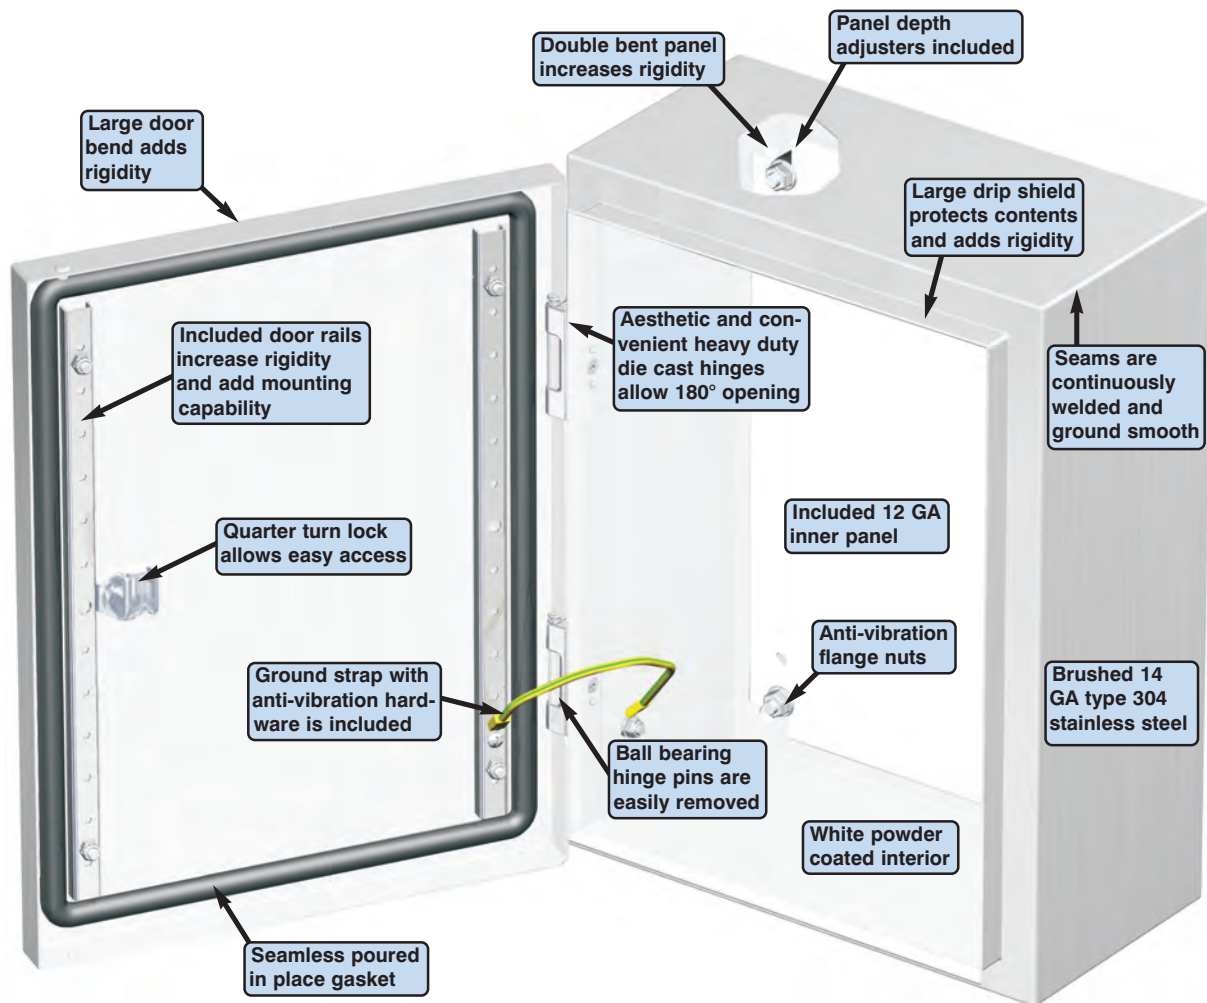

Water, oil & dust tight stainless steel enclosures

The 5412 ESS water, oil & dust tight enclosures are used indoors or outdoors in areas where a corrosion problem exists or where the enclosures may be subject to hosing or to water coming from any direction or for protection against dust, dirt or oil splashing. The 5412 ESS are made from quality 14 GA or 16 GA (Type 304) stainless steel, with corner seams continuously welded. The opening has a curled lip around all sides to prevent dripping water

from entering the enclosure when the door is open, it also increases rigidity. A high quality robotically poured-in-place seamless gasket ensures a complete and durable water tight seal. The pins of the concealed hinges can be pulled out to remove the door. A ¼ turn locking mechanism (or 3 point latch system on larger enclosures) ensures positive closing. Internal mounting holes are provided. Each enclosure comes **complete with a 12 GA inner**

panel which is double bent* for maximum rigidity and mounts on M8 welded studs. The enclosures' exterior are unpainted and brushed smooth. The enclosures' interior and panels are finished with white heat fused powder paint, electrostatically applied on a pretreated base.

**CSA Certified / UL Listed
NEMA/EEMAC 4X / IP66**

Refer to p.727 to validate choice of substrate for the application

Customize with

Data subject to change without notice.