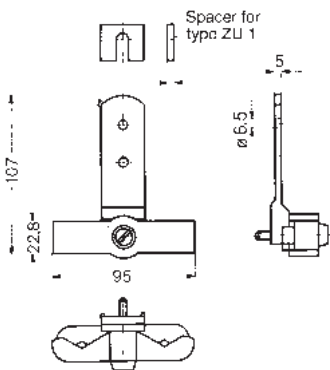

End clamp plates

For a and b dimensions (mm) see table

EP end clamp plates for SAKG

Material Thickness	a	b	Order No.	for terminal type:
for mounting on TS 32				
HP	2	120	75.5	0205100000 SAKG 28, 32 II, 70
HP T*	2	120	75.5	0205200000
HP	2	160	90.5	0205300000 SAKG 32 I + III,
HP T*	2	160	90.5	0205400000 40, 46, 54
for mounting on TS 35				
HP	2	120	75.5	0180500000 SAKG 32 II, 70
HP T*	2	120	75.5	0180600000
HP	2	160	90.5	0180700000 SAKG 32 I + III,
HP T*	2	160	90.5	0180800000 40, 46, 54

T* = suitable for tropical applications

Visual separation – side covers

End clamp plates

End clamp plate with mounting bracket EP ... /32

End clamp plate with mounting bracket EP ... /35

Strain relief clip

Strain relief clip for gripping cables up to 30 mm dia. Attach the strain relief clip between TS and mounting surface using the TS fixing screw. Fit the spacer to suit with the second fixing screw.

EP end clamp plates