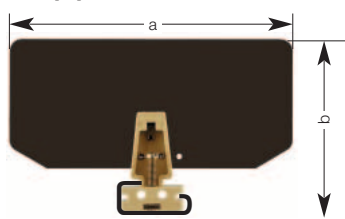

Visual separation – side covers**End cover plates**

Apart from a few exceptions, the last terminal of a terminal strip must be covered with an AP end cover plate. And end cover plates are also required within a terminal strip containing terminals of different sizes.

The overall dimensions of the end cover plates match the sizes of the associated terminals. The end cover plate is held in place by an end bracket.

AP end cover plates

Type		Order No.	for terminal type:
AP		0150960000	SAKD 2.5 N
AP 2.5	KrG	0279520000	SAK 2.5 and TT
AP 2.5	KrS	0279530000	SAK 2.5 L and LL
AP	KrG	0117920000	SAK 4, 6 N, 10, SAKC 4, NT 2, SLK 1, SAK 4 S and SS
AP 16	KrG	0271120000	SAK 16
AP 16	PA	0271160000	
AP 35	KrG	0303620000	SAK 35, 35 N
AP 35	PA	0303660000	
AP 70	KrG	0340920000	SAK 70
AP 70	PA	0340960000	
AP 95	KrG	0550920000	SAK 95
AP 2.5	KrG	0309220000	SAK 2.5 L
AP	PA	0438560000	DK 4/380 Q
AP	KrG	0266420000	AST 1, 5 and 5 T
AP	KrG	0298120000	AST 3 and 4
AP	PA	0582560000	AST 6, TOP 2.5
AP	PA	0483460000	TOP 4 SF / FF
AP	KrG	0294420000	AKZ 4
AP	PA	0294460000	AKZ 4 S and SS, AKZ 4, AKZ 4 L and LL, AKZ 4 T
AP	KrG	0146720000	SAKT 1, SAKC 10, SAKB 10, SAKS 7
AP	KrG	0329120000	SAKT 2
AP	PA	0211360000	SAKR, SAKR-L, SAKR-D
AP	KrG	0134220000	SAKA 10
AP	KrG	0191320000	SAKS 1 and 3
AP	PA	0340560000	AKZ 1.5, AKZ 1.5 T
AP	PA	0329660000	AKZ 1.5 W
AP	KrS	0131730000	SAKH 6 - 10

End clamp plates

For a and b dimensions (mm) see table

EP end clamp plates for SAKG

Material Thickness	a	b	Order No.	for terminal type:
for mounting on TS 32				
HP	2	120	75.5	0205100000 SAKG 28, 32 II, 70
HP T*	2	120	75.5	0205200000
HP	2	160	90.5	0205300000 SAKG 32 I + III,
HP T*	2	160	90.5	0205400000 40, 46, 54
for mounting on TS 35				
HP	2	120	75.5	0180500000 SAKG 32 II, 70
HP T*	2	120	75.5	0180600000
HP	2	160	90.5	0180700000 SAKG 32 I + III,
HP T*	2	160	90.5	0180800000 40, 46, 54