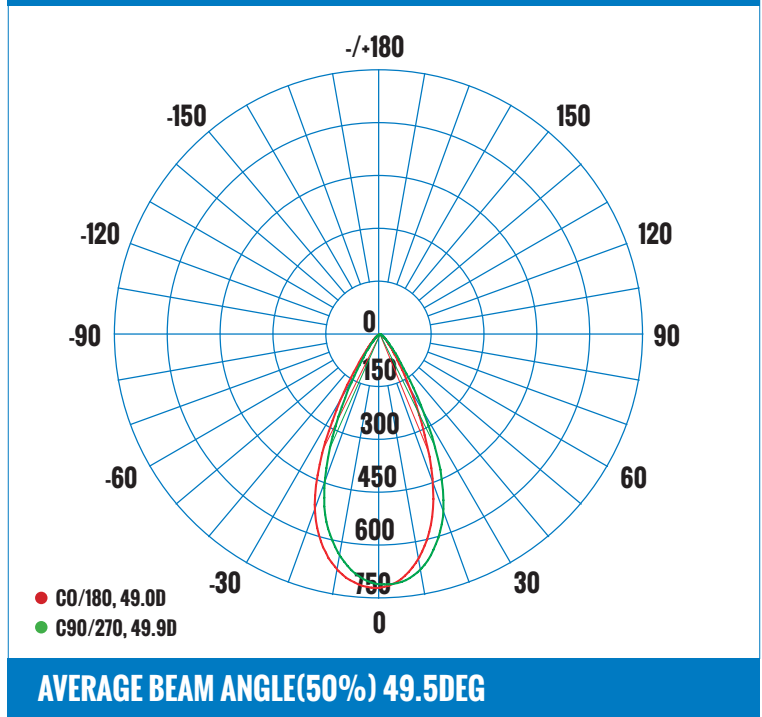

CATALOG #		TYPE
PROJECT		DATE
PREPARED BY		

PRODUCT CODE: DLSGR3-813WD-BL 3 INCH LED SLIM GIMBAL DOWN LIGHT

LUMINAIRE PHOTOMETRIC (TEST REPORT)

ILLUMINANCE (AT A DISTANCE) FLUX OUT: 322.9LM

3.28FT 1M	43.91,67.92FC 472.7,731.1LX		2.99FT 91.12CM
6.56FT 2M	10.98,16.98FC 118.2,182.8LX		5.979FT 182.24CM
9.84FT 3M	4.879,7.547FC 52.52,81.23LX		8.969FT 273.36CM
13.12FT 4M	2.745,4.245FC 29.54, 45.69LX		11.96FT 364.49CM
16.4FT 5M	1.757, 2.717FC 18.91, 29.24LX		14.95FT 455.61CM
HT	EAVG/EMAX	ANGLE: 48.9DEG	DIA

LUMINOUS INTENSITY DISTRIBUTION DIAGRAM

CERTIFICATIONS

DRIVER/LED CHIP

120V APPROVED DIMMERS

LUTRON: CTCL-153PDH · CTCL-153P
CT-600P · DVCL-153P
LEVITON: 6672 · 6674
COOPER: HCL453PTCCCV6