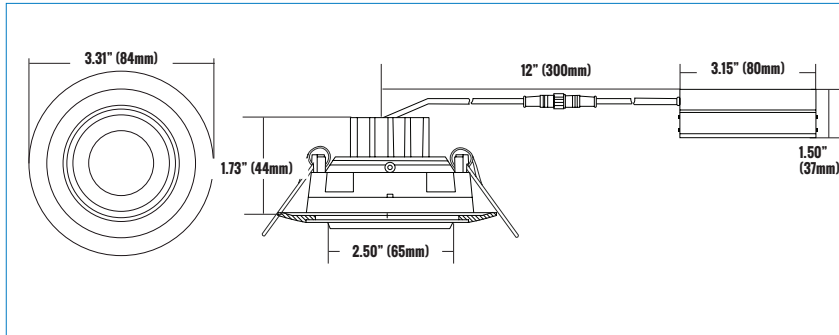

CATALOG #		TYPE
PROJECT		DATE
PREPARED BY		

PRODUCT CODE: DLSGR3-813WD-BL

3 INCH LED SLIM GIMBAL DOWN LIGHT

PRODUCT DESCRIPTION

The Etlin-Daniels DLSGR3-813WD-BL LED 3 inch Slim Gimbal Recessed Downlight offers a modern, energy-efficient solution for retrofitting existing incandescent & halogen recessed fixtures, as well as for new construction. Requiring only a 2-3/4" round hole, and with the driver inside a compact connection box (does not require an external j-box) the DLSG series is simple to install and is both IC rated and Airtight. The 38° beam with 30° tilt and 360° rotation is perfect for sloped ceilings or to highlight artwork. Triac dimmer compatible with Warm Dim feature - 3000K dims down to 2200K // 4000K dims down to 3000K. Available in round and square face in white, brushed nickel and black trim. 6W version supplies 420lm (FMW equivalent) and 8W version supplies 600lm (EXN compatible).

PRODUCT SPECIFICATIONS

WATTAGE	FIXTURE MATERIAL	LIFE SPAN	STORAGE TEMP	OPERATING TEMP	PRODUCT DIMENSIONS	CARTON SIZE	
8W	ACRYLIC LENS/ ALUMINUM BODY	>50,000 HOURS	-20°C~-40C -4°F~-104°F	-20°C~-40°C -4°F~-104°F	3.31 X 1.73 INCHES (84 X 44 MM)	14.76 X 9.25 X 12.20 INCHES (375 X 235 X 310MM)	

PRODUCT CODE: DLSGR3-813WD-BL 3 INCH LED SLIM GIMBAL DOWN LIGHT

LUMINAIRE PHOTOMETRIC (TEST REPORT)

ILLUMINANCE (AT A DISTANCE) FLUX OUT: 322.9LM

3.28FT 1M	43.91,67.92FC 472.7,731.1LX		2.99FT 91.12CM
6.56FT 2M	10.98,16.98FC 118.2,182.8LX		5.979FT 182.24CM
9.84FT 3M	4.879,7.547FC 52.52,81.23LX		8.969FT 273.36CM
13.12FT 4M	2.745,4.245FC 29.54, 45.69LX		11.96FT 364.49CM
16.4FT 5M	1.757, 2.717FC 18.91, 29.24LX		14.95FT 455.61CM
HT	EAVG/EMAX	ANGLE: 48.9DEG	DIA