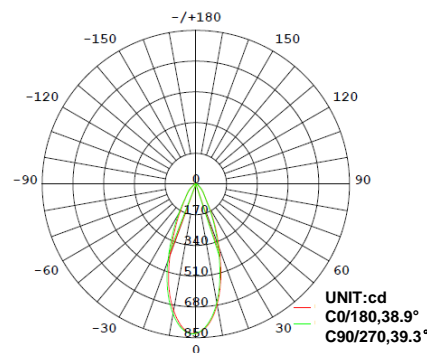

LED PAR20

7 Watt 4000K 520 Lumens PAR20 LED

Electrical	
Watt	7
Input Current	85 (mA)
Power Factor	.8
Voltage	120 volt
Frequency	60hz
Min. Start Temp	-4F
Max. Operating Temp	104F
Base Type	E26 Medium
Light	
Initial Lumens	520
Lumens per Watt	74
Color Temperature	4000K
Color Rendering (CRI)	80+
Beam Angle	40°
Agency Approvals	
Energy Star	15,000 hr rated
UL	Yes
RoHS	Yes
FCC	Yes
Product Details	
Warranty	10 years, 6 hrs/day
Mercury Content	0
Diameter	2.5"
Overall Length	3.35"

CONE OF LIGHT

Lumens: 520

Distance ft	Foot Candles fc	Diameter ft
2	245.1	1.09
4	61.26	2.18
6	27.23	3.28
8	15.32	4.37
10	9.80	5.47

LUMINOUS DISTRIBUTION INTENSITY DATA

Y(deg)	C(deg)				
	0	23	45	68	90
0	826	827	827	827	827
5	802	810	814	814	809
10	711	726	737	738	729
15	581	604	616	614	607
20	421	448	463	463	453
25	273	295	311	315	305
30	173	189	199	201	193
35	111	116	119	119	116
40	79.8	82.7	83.1	82	80.6
45	60.2	62.3	63.1	62.6	60.7
50	43	44.4	45.1	45.5	43.3
55	28.5	29.6	29.8	30.8	29.3
60	20.1	20.3	20.2	20.4	19.7
65	14.9	15.1	14.9	14.9	14.3
70	10.9	11.1	10.9	10.8	10.4
75	7.87	7.98	7.87	7.77	7.47
80	5.11	5.28	5.24	5.19	4.91
85	2.52	2.74	2.76	2.72	2.48
90	0.51	0.69	0.74	0.7	0.54

PRODUCT APPLICATIONS

LUMINOUS DISTRIBUTION INTENSITY DIAGRAM

AVERAGE BEAM ANGLE (50%):39.1°

Note: IES files available upon request.

MODEL NUMBER: LP2840D7

Order Code	Pack Size	Individual UPC	Inner Pack UPC	Qty	Master Park UPC	Qty
10818	1	840791108185	00840791108185	12	840791108185000	24
Dimensions (inches - Length x Width x Height)						
10818	1	2.50 x 2.50 x 3.42	10.55 x 7.96 x 3.93	12	10.9 x 8.30 x 8.50	24
Weight (lbs)						
10818	1	0.462	1.83	12	7.78	24