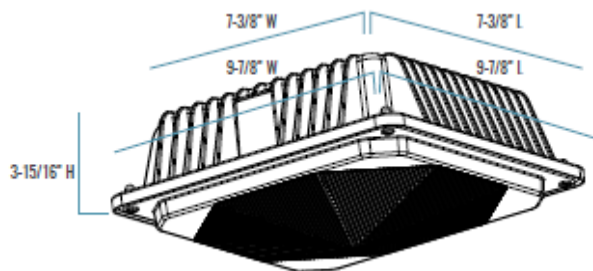

LED Canopy

Canopy Light LED
7430 Lumens 55 Watt 4000K

PRODUCT DESCRIPTION

EarthTronics Canopy LED fixture delivers excellent energy savings compared to similar linear fluorescent and HID fixtures. This 55 watt fixture produces 7430 lumens which is suitable for 8-15' mounting heights. This fixture features excellent color properties 4000K color temperature with a high 80+ CRI providing exceptional visual acuity. The durable cast aluminum alloy housing provides excellent heat dissipation providing 50,000 hour rated life. IP65 wet rated. DLC Premium listed.

PRODUCT FEATURES

- Slim design for low ceiling
- Durable cast aluminum housing
- 4000K, 80 CRI
- DLC Premium
- Wide pattern light distribution
- Mounts direct to surface
- IP65 Wet location – covered ceiling only
- ¾" conduit entry on top, ½" on side
- 50,000 hour rated life

APPLICATIONS

- Parking Garage
- Low Bay Areas
- Security
- Exterior Canopies
- Perimeter Lighting
- Entryways

DIMENSIONS: 7-3/8" L x 7-3/8" W x 3-15/16" H
9-7/8" L x 9-7/8" W (Outer Edge)

MODEL NUMBER: CA01750040BK1